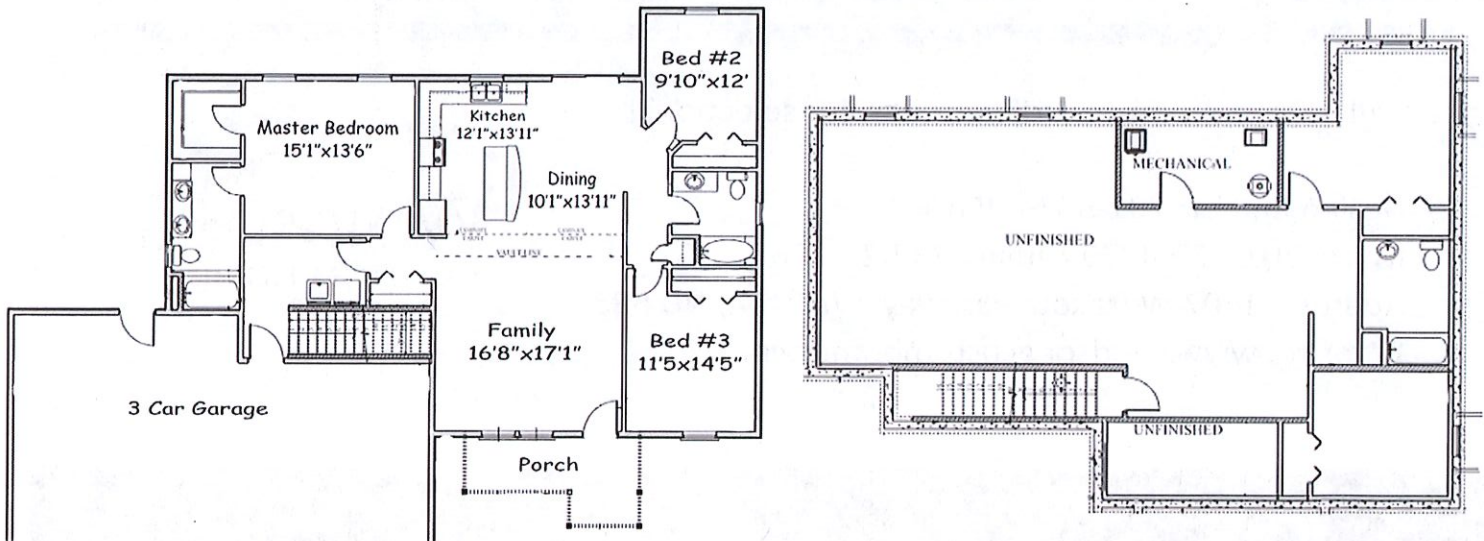

WINDSONG COUNTRY ESTATES 13692 REDWOOD WAY NW

Your dream home is waiting for you!

WCE B6 L2