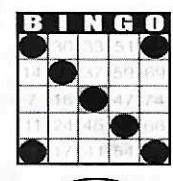

## FIRST JACKPOT SESSION FIRST GAME 11:30 AM MON THRU FRI 1:00 PM SAT & SUN

Game 1  
Double bingo  
Any 2 out of  
3 Bingos  
\$50

Game 2  
Double bingo  
Any 2 out of  
3 Bingos  
\$50

Games 3, 4 & 5 are Progressive - all on Blue Card

Straight Line  
or 4 Corners  
\$50

Crazy "T"  
\$75

Letter "H"  
\$75

Game 6  
ORANGE  
3-Straight  
One Wild #  
\$200

Game 7  
GREEN  
Double  
Hardway  
\$200

+ \$150  
PARTY PACK

Game 8  
YELLOW  
Odd/Even  
Blackout  
\$500

Game 9  
PINK  
Double  
Horizontal  
\$500

Game 10  
GREY  
Double  
Bingo  
Corners Good  
\$200

Game 11  
Triple Bingo  
Corners Good  
\$600