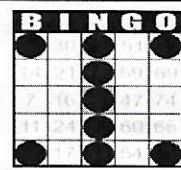

## FIRST JACKPOT SESSION FIRST GAME 11:30 AM MON THRU FRI 1:00 PM SAT & SUN

Game 1  
Double bingo  
Any 2 out of  
3 Bingos  
\$50

Game 2  
Double bingo  
Any 2 out of  
3 Bingos  
\$50

Games 3, 4 & 5 are Progressive - all on Blue Card

Straight Line  
or 4 Corners  
\$50

Crazy "T"  
\$75

Letter "H"  
\$75

Game 6  
ORANGE  
3-Straight  
One Wild #  
\$200

Game 7  
GREEN  
Double  
Hardway  
\$200

+ \$150  
PARTY PACK

Game 8  
YELLOW  
Odd/Even  
Blackout  
\$500