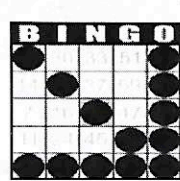

## FIRST JACKPOT SESSION FIRST GAME 11:30 AM MON THRU FRI 1:00 PM SAT & SUN

Game 1  
Double bingo  
Any 2 out of  
3 Bingos  
\$50

Game 2  
Double bingo  
Any 2 out of  
3 Bingos  
\$50

Games 3, 4 & 5 are Progressive - all on Blue Card

Straight Line  
or 4 Corners  
\$50

Crazy "T"  
\$75

Letter "H"  
\$75

Game 6  
ORANGE  
3-Straight  
One Wild #  
\$200

Game 7  
GREEN  
Double  
Hardway  
\$200

+ \$150  
PARTY PACK

Game 8  
YELLOW  
Odd/Even  
Blackout  
\$500