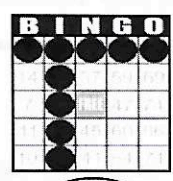

Straight Line  
or 4 Corners  
\$50

Crazy "T"  
\$75

Letter "H"  
\$75

Game 6  
ORANGE  
3-Straight  
One Wild #  
\$200

Game 7  
GREEN  
Double  
Hardway  
\$200

+ \$150  
PARTY PACK

Game 8  
YELLOW  
Odd/Even  
Blackout  
\$500

Game 9  
PINK  
Double  
Horizontal  
\$500

Game 10  
GREY  
Double  
Bingo  
Corners Good  
\$200

Game 11  
Triple Bingo  
Corners Good  
\$600