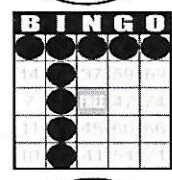

## SECOND JACKPOT SESSION SECOND GAME 1:30 PM MON THRU FRI 3:00 SAT&SUN

Game 1  
early bird  
Any 2 out of  
3 Bingos  
\$50

Game 2  
Early bird  
Any 2 out of  
3 Bingos  
\$50

Game 3 blue  
Double Bingo  
Corners Good  
\$50

Game 4  
ORANGE  
3-Straight  
One Wild #  
\$500

Game 5 green  
Double Bingo  
Corners Good  
\$100

Game 6  
YELLOW  
Odd/Even  
Blackout  
\$500

Game 7  
pink  
Double  
Hardway  
\$500

+ \$150  
PARTY PACK