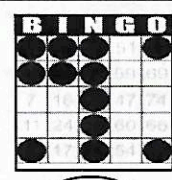

Straight Line  
or 4 Corners  
\$50

Crazy "T"  
\$75

Letter "H"  
\$75

Game 6  
ORANGE  
3-Straight  
One Wild #  
\$200

Game 7  
GREEN  
Double  
Hardway  
\$200

+ \$150  
PARTY PACK

Game 8  
YELLOW  
Odd/Even  
Blackout  
\$500

Game 9  
PINK  
Double  
Horizontal  
\$500

Game 10  
GREY  
Double  
Bingo  
Corners Good  
\$200

Game 11  
Triple Bingo  
Corners Good  
\$600

## SECOND JACKPOT SESSION SECOND GAME 1:30 PM MON THRU FRI 3:00 SAT&SUN

Game 1  
early bird  
Any 2 out of  
3 Bingos  
\$50

Game 2  
Early bird  
Any 2 out of  
3 Bingos  
\$50

Game 3 blue  
Double Bingo  
Corners Good  
\$50