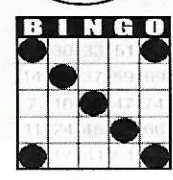

## SECOND JACKPOT SESSION SECOND GAME 1:30 PM MON THRU FRI 3:00 SAT&SUN

Game 1  
early bird  
Any 2 out of  
3 Bingos  
\$50

Game 2  
Early bird  
Any 2 out of  
3 Bingos  
\$50

Game 3 blue  
Double Bingo  
Corners Good  
\$50

Game 4  
ORANGE  
3-Straight  
One Wild #  
\$500

Game 5 green  
Double Bingo  
Corners Good  
\$100

Game 6  
YELLOW  
Odd/Even  
Blackout  
\$500

Game 7  
pink  
Double  
Hardway  
\$500

+ \$150  
PARTY PACK