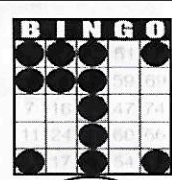

Straight Line  
or 4 Corners  
\$50

Crazy "T"  
\$75

Letter "H"  
\$75

Game 6  
ORANGE  
3-Straight  
One Wild #  
\$200

Game 7  
GREEN  
Double  
Hardway  
\$200

+ \$150  
PARTY PACK

Game 8  
YELLOW  
Odd/Even  
Blackout  
\$500

Game 9  
PINK  
Double  
Horizontal  
\$500

Game 10  
GREY  
Double  
Bingo  
Corners Good  
\$200

Game 11  
Triple Bingo  
Corners Good  
\$600

## SECOND JACKPOT SESSION SECOND GAME 1:30 PM MON THRU FRI 3:00 SAT&SUN

Game 1  
early bird  
Any 2 out of  
3 Bingos  
\$50

Game 2  
Early bird  
Any 2 out of  
3 Bingos  
\$50

Game 3 blue  
Double Bingo  
Corners Good  
\$50