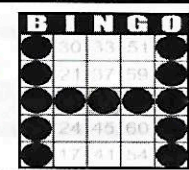

## FIRST JACKPOT SESSION FIRST GAME 11:30 AM MON THRU FRI 1:00 PM SAT & SUN

Game 1  
Double bingo  
Any 2 out of  
3 Bingos  
\$50

Game 2  
Double bingo  
Any 2 out of  
3 Bingos  
\$50

Games 3, 4 & 5 are Progressive - all on Blue Card

Straight Line  
or 4 Corners  
\$50

Crazy "T"  
\$75

Letter "H"  
\$75

Game 6  
ORANGE  
3-Straight  
One Wild #  
\$200

Game 7  
GREEN  
Double  
Hardway  
\$200

+ \$150  
PARTY PACK

Game 8  
YELLOW  
Odd/Even  
Blackout  
\$500

Game 9  
PINK  
Double  
Horizontal  
\$500

Game 10  
GREY  
Double  
Bingo  
Corners Good  
\$200

Game 11  
Triple Bingo  
Corners Good  
\$600