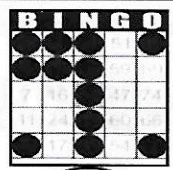

## FIRST JACKPOT SESSION FIRST GAME 11:30 AM MON THRU FRI 1:00 PM SAT & SUN

Game 1  
Double bingo  
Any 2 out of  
3 Bingos  
\$50

Game 2  
Double bingo  
Any 2 out of  
3 Bingos  
\$50

Games 3, 4 & 5 are Progressive - all on Blue Card

Straight Line  
or 4 Corners  
\$50

Crazy "T"  
\$75

Letter "H"  
\$75

Game 6  
ORANGE  
3-Straight  
One Wild #  
\$200

Game 7  
GREEN  
Double  
Hardway  
\$200

+ \$150  
PARTY PACK

Game 8  
YELLOW  
Odd/Even  
Blackout  
\$500