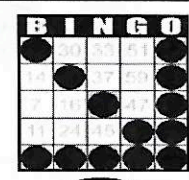

## SECOND JACKPOT SESSION SECOND GAME 1:30 PM MON THRU FRI 3:00 SAT&SUN

Game 1  
early bird  
Any 2 out of  
3 Bingos  
\$50

Game 2  
Early bird  
Any 2 out of  
3 Bingos  
\$50

Game 3 blue  
Double Bingo  
Corners Good  
\$50

Game 4  
ORANGE  
3-Straight  
One Wild #  
\$500

Game 5 green  
Double Bingo  
Corners Good  
\$100

Game 6  
YELLOW  
Odd/Even  
Blackout  
\$500

Game 7  
pink  
Double  
Hardway  
\$500

+ \$150  
PARTY PACK