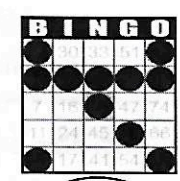

Straight Line  
or 4 Corners  
\$50

Crazy "T"  
\$75

Letter "H"  
\$75

Game 6  
ORANGE  
3-Straight  
One Wild #  
\$200

Game 7  
GREEN  
Double  
Hardway  
\$200

+ \$150  
PARTY PACK

Game 8  
YELLOW  
Odd/Even  
Blackout  
\$500

Game 9  
PINK  
Double  
Horizontal  
\$500

Game 10  
GREY  
Double  
Bingo  
Corners Good  
\$200

Game 11  
Triple Bingo  
Corners Good  
\$600