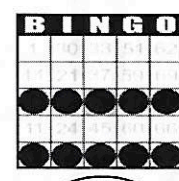

## FIRST JACKPOT SESSION FIRST GAME 11:30 AM MON THRU FRI 1:00 PM SAT & SUN

Game 1  
Double bingo  
Any 2 out of  
3 Bingos  
\$50

Game 2  
Double bingo  
Any 2 out of  
3 Bingos  
\$50

Games 3, 4 & 5 are Progressive - all on Blue Card

Straight Line  
or 4 Corners  
\$50

Crazy "T"  
\$75

Letter "H"  
\$75

Game 6  
ORANGE  
3-Straight  
One Wild #  
\$200

Game 7  
GREEN  
Double  
Hardway  
\$200

+ \$150  
PARTY PACK

Game 8  
YELLOW  
Odd/Even  
Blackout  
\$500

Game 9  
PINK  
Double  
Horizontal  
\$500

Game 10  
GREY  
Double  
Bingo  
Corners Good  
\$200

Game 11  
Triple Bingo  
Corners Good  
\$600