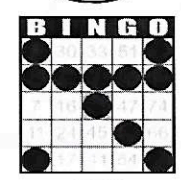

## SECOND JACKPOT SESSION SECOND GAME 1:30 PM MON THRU FRI 3:00 SAT&SUN

Game 1  
early bird  
Any 2 out of  
3 Bingos  
\$50

Game 2  
Early bird  
Any 2 out of  
3 Bingos  
\$50

Game 3 blue  
Double Bingo  
Corners Good  
\$50

Game 4  
ORANGE  
3-Straight  
One Wild #  
\$500

Game 5 green  
Double Bingo  
Corners Good  
\$100

Game 6  
YELLOW  
Odd/Even  
Blackout  
\$500

Game 7  
pink  
Double  
Hardway  
\$500

+ \$150  
PARTY PACK

Game 8 PURPLE  
Triple Bingo  
Corners Good  
\$700

# YOU CAN PURCHASE 1ST & 2ND SESSIONS TOGETHER!

20 MINUTES BEFORE MAIN SESSION WE HAVE A MINI SESSION

MINIS ARE 5 GAME PACKS FOR \$5.00

ALL GAMES ARE DOUBLE BINGO ANY 2 OUT OF 3 BINGOS WITH ONE WILD NUMBER FOR A MAXED OUT COMPUTER