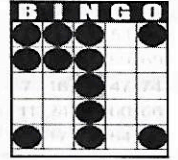

Game 4  
ORANGE  
3-Straight  
One Wild #  
\$500

Game 5 green  
Double Bingo  
Corners Good  
\$100

Game 6  
YELLOW  
Odd/Even  
Blackout  
\$500

Game 7  
pink  
Double  
Hardway  
\$500

+ \$150  
PARTY PACK

Game 8 PURPLE  
Triple Bingo  
Corners Good  
\$700

# YOU CAN PURCHASE 1ST & 2ND SESSIONS TOGETHER!

20 MINUTES BEFORE MAIN SESSION WE HAVE A MINI SESSION

MINIS ARE 5 GAME PACKS FOR \$5.00

ALL GAMES ARE DOUBLE BINGO ANY 2 OUT OF 3 BINGOS WITH ONE WILD NUMBER FOR A MAXED OUT COMPUTER