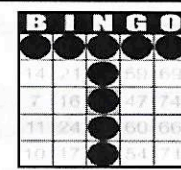

## FIRST JACKPOT SESSION FIRST GAME 11:30 AM MON THRU FRI 1:00 PM SAT & SUN

Game 1  
Double bingo  
Any 2 out of  
3 Bingos  
\$50

Game 2  
Double bingo  
Any 2 out of  
3 Bingos  
\$50

Games 3, 4 & 5 are Progressive - all on Blue Card

Straight Line  
or 4 Corners  
\$50

Crazy "T"  
\$75

Letter "H"  
\$75

Game 6  
ORANGE  
3-Straight  
One Wild #  
\$200

Game 7  
GREEN  
Double  
Hardway  
\$200

+ \$150  
PARTY PACK

Game 8  
YELLOW  
Odd/Even  
Blackout  
\$500

Game 9  
PINK  
Double  
Horizontal  
\$500

Game 10  
GREY  
Double  
Bingo  
Corners Good  
\$200

Game 11  
Triple Bingo  
Corners Good  
\$600