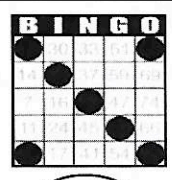

Game 9  
PINK  
Double  
Horizontal  
\$500

Game 10  
GREY  
Double  
Bingo  
Corners Good  
\$200

Game 11  
Triple Bingo  
Corners Good  
\$600

## 30 Minute Intermission - Buy Your Instant Winner Tickets!!!

## SECOND JACKPOT SESSION SECOND GAME 1:30 PM MON THRU FRI 3:00 SAT&SUN

Game 1  
early bird  
Any 2 out of  
3 Bingos  
\$50

Game 2  
Early bird  
Any 2 out of  
3 Bingos  
\$50

Game 3 blue  
Double Bingo  
Corners Good  
\$50