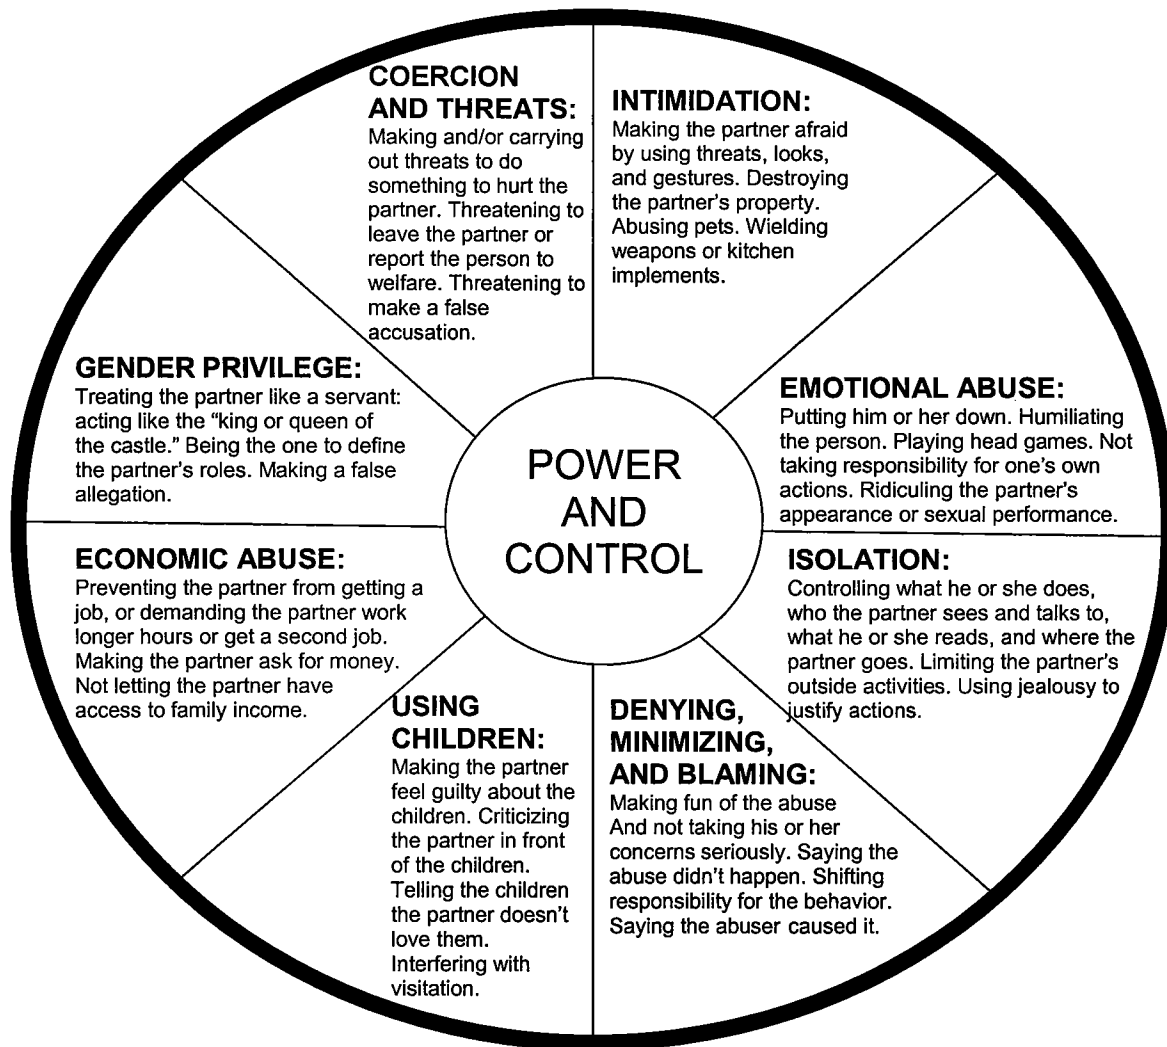

GENDER-INCLUSIVE

# POWER AND CONTROL WHEEL

Physical and sexual assaults, or threats to commit them, are often linked to other abusive behaviors. Although physical assaults may occur only occasionally, they can instill the fear of future violence, allowing the abuser to take control of the partner's life. The Gender-Inclusive Power and Control Wheel is a helpful tool to understand the overall pattern of abusive and violent behavior.

Original Power and Control Wheel developed by:  
Domestic Abuse Intervention Project  
202 East Superior Street  
Duluth, MN 55802

Adapted by:  
SAVE: Stop Abusive and Violent Environments  
Technical assistance - Training - Education  
P.O. Box 1221  
Rockville, MD 20849  
6/24/09