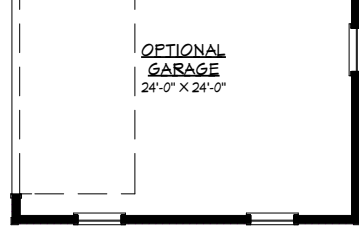

NH DESIGN COLLABORATIVE, LLC

THE DUNSTABLE - MODERN FARMHOUSE

37'-0" x 27'-6"
1,940 SF (+ OPT.
302 SF)

FIRST FLOOR
1,547 SF

SECOND FLOOR
986 SF +
OPT. 280 SF + 295 SF