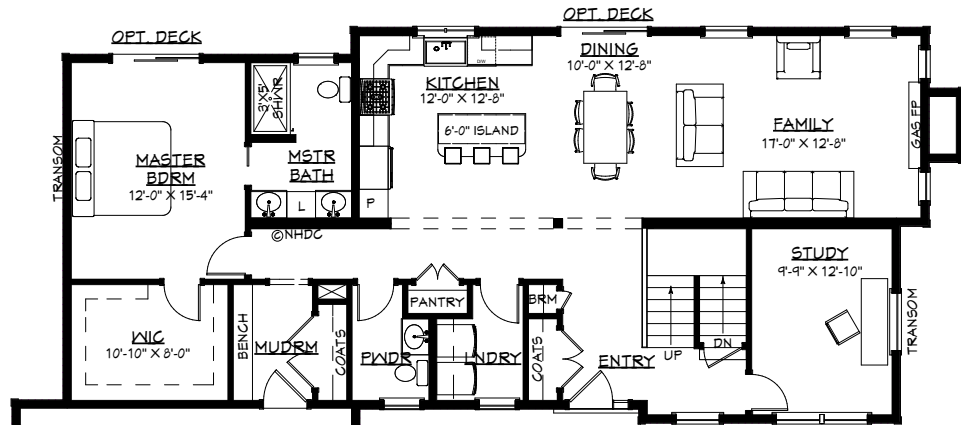

NH DESIGN COLLABORATIVE, LLC

THE DUNSTABLE - MODERN FARMHOUSE

37'-0" x 27'-6"
1,940 SF (+ OPT.
302 SF)

FIRST FLOOR
1,547 SF

SECOND FLOOR
986 SF +
OPT. 280 SF + 295 SF