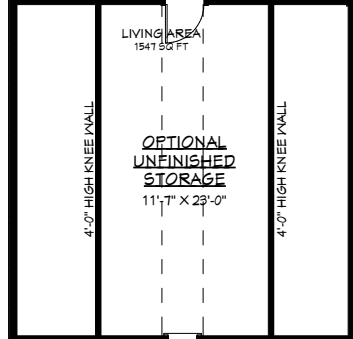

NH DESIGN COLLABORATIVE, LLC

THE DUNSTABLE - MODERN FARMHOUSE

37'-0" x 27'-6"
1,940 SF (+ OPT.
302 SF)

FIRST FLOOR
1,547 SF

SECOND FLOOR
986 SF +
OPT. 280 SF + 295 SF