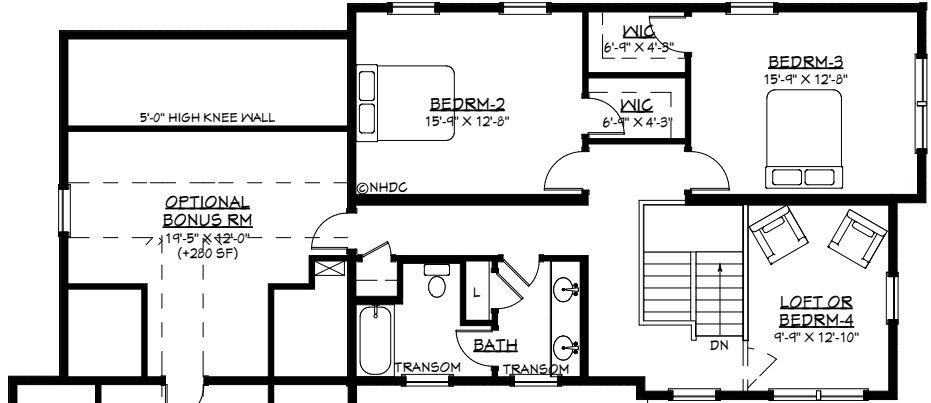

NH DESIGN COLLABORATIVE, LLC

THE DUNSTABLE - MODERN FARMHOUSE

37'-0" x 27'-6"
1,940 SF (+ OPT.
302 SF)

FIRST FLOOR
1,547 SF

SECOND FLOOR
986 SF +
OPT. 280 SF + 295 SF