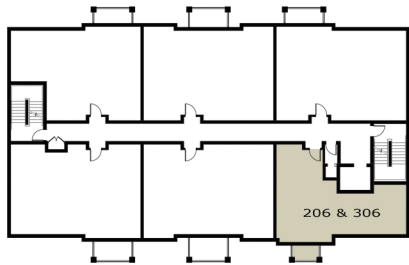

UNIT TYPE E

1 BEDROOM UNIT 687 sq.ft.
(PLUS 38 sq.ft. BALCONY)

FLOORS
2 & 3

FLOORS
1