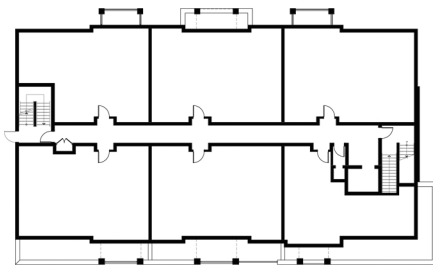

UNIT TYPE E

1 BEDROOM UNIT 687 sq.ft.
(PLUS 38 sq.ft. BALCONY)

FLOORS
2 & 3

FLOORS
1