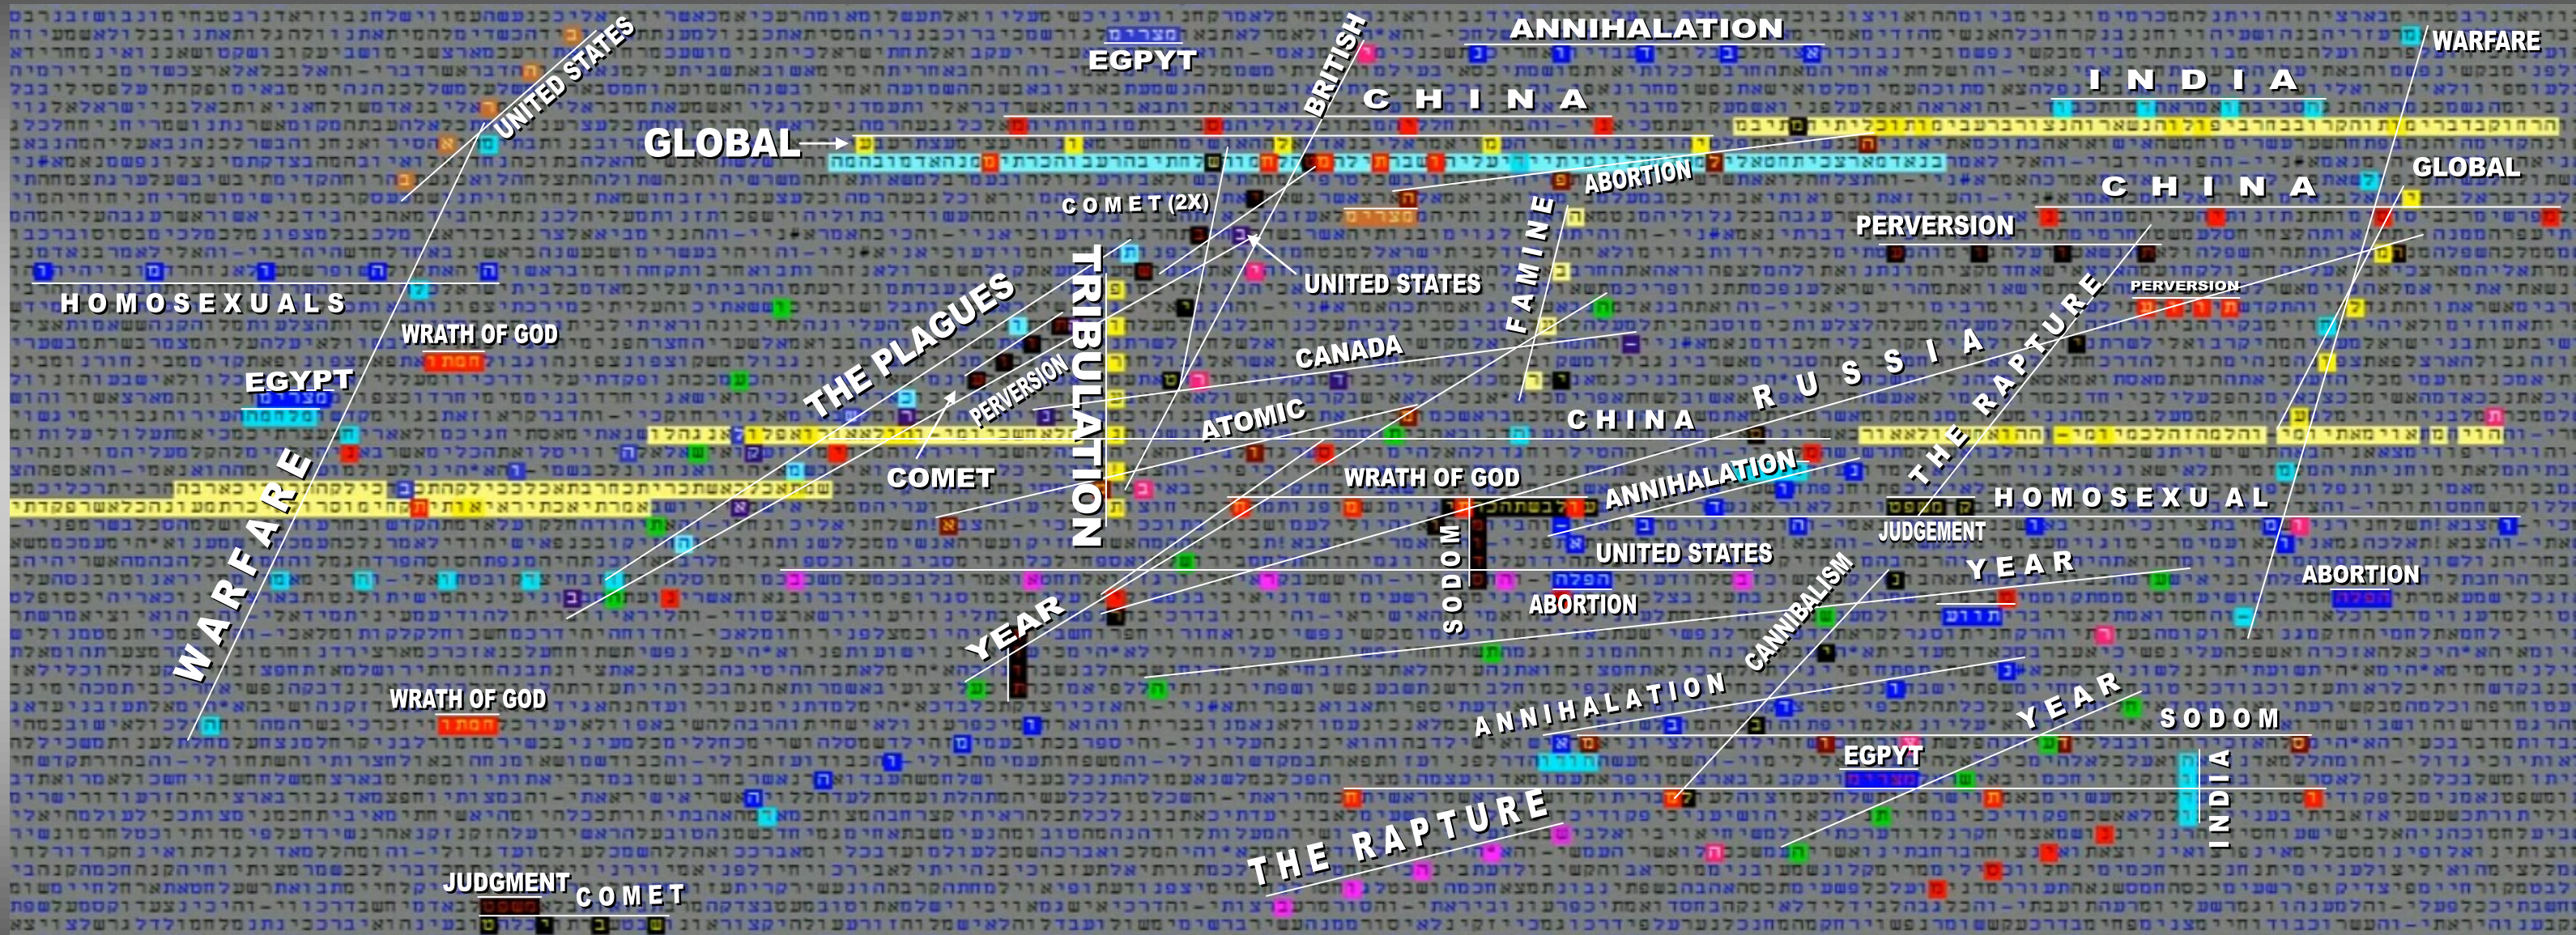

THE TRIBULATION

MATRIX OF END-TIMES BIBLE CODE BREAKDOWN OF SCRIPTURE

RESOURCES
youtube.com/user/TheMatt71269
biblecodenow1@gmail.com
biblecodenow.com
facebook.com/groups/code searcher

SCRIPTURE REFERENCE
 JEREMIAH TO PROVERBAS

FOR AN EXPLANATION-STUDY OF THE CHART CODE MATRIX, VISIT THE YOUTUBE CHANNEL VIDEO SERIES.