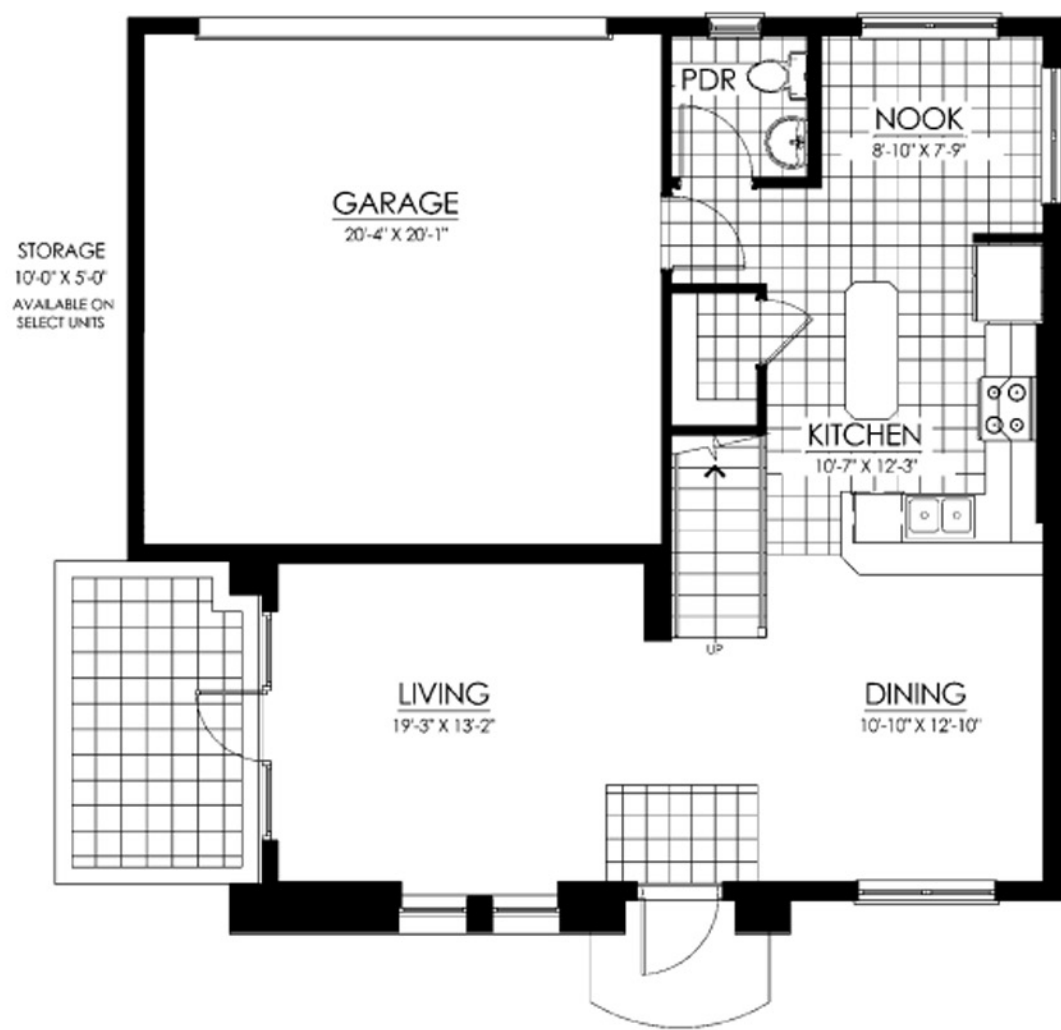

CASITA
CAPISTRANO

LIVING AREA: 1,776 SQ. FT.

GROUND FLOOR

SECOND FLOOR

OPT. BEDROOM #3