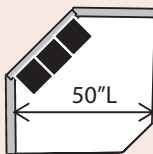

Loveseat  
(Also available as Twin Sleeper)  
55L x 37D x 38H

Chair 1/2  
(Also available as Twin Sleeper)  
50L x 37D x 38H

Chair  
33L x 37D x 38H

Chaise  
(Round Or Square)  
38L x 65D x 38H

3 Seat LSF Sofa  
(Also available as Queen Sleeper)  
73L x 37D x 38H

3 Seat RSF Sofa  
(Also available as Queen Sleeper)  
73L x 37D x 38H

2 Seat LSF Loveseat  
(Also available as Twin Sleeper)  
50L x 37D x 38H

2 Seat RSF Loveseat  
(Also available as Twin Sleeper)  
50L x 37D x 38H

LSF Chair  
28L x 37D x 38H

RSF Chair  
28L x 37D x 38H

LSF Chaise  
34L x 65D x 38H

RSF Chaise  
34L x 65D x 38H

\*\*The Following Armless Pieces Are Available Inside a Sectional ONLY:

Armless Sofa: 70L  
Armless Loveseat: 47L  
Armless Chair: 24L

Hexagon Wedge  
67L x 45D x 38H

Corner Wedge  
37L x 37D x 38H