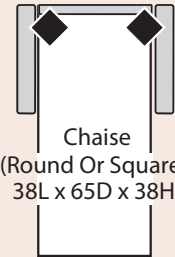

# MORGAN

2 Seat Sofa  
(Also available as Queen Sleeper)  
78L x 37D x 38H

3 Seat Sofa  
(Also available as Queen Sleeper)  
78L x 37D x 38H

Townhouse Sofa  
(Also available as Full Sleeper)  
70L x 37D x 38H

Loveseat  
(Also available as Twin Sleeper)  
55L x 37D x 38H

Chair 1/2  
(Also available as Twin Sleeper)  
50L x 37D x 38H

Chair  
33L x 37D x 38H

Chaise  
(Round Or Square)  
38L x 65D x 38H

3 Seat LSF Sofa  
(Also available as Queen Sleeper)  
73L x 37D x 38H

3 Seat RSF Sofa  
(Also available as Queen Sleeper)  
73L x 37D x 38H

2 Seat LSF Loveseat  
(Also available as Twin Sleeper)  
50L x 37D x 38H

2 Seat RSF Loveseat  
(Also available as Twin Sleeper)  
50L x 37D x 38H

LSF Chair  
28L x 37D x 38H

RSF Chair  
28L x 37D x 38H

LSF Chaise  
34L x 65D x 38H

RSF Chaise  
34L x 65D x 38H

\*\*The Following Armless Pieces Are Available Inside a Sectional ONLY:

Armless Sofa: 70L  
Armless Loveseat: 47L  
Armless Chair: 24L