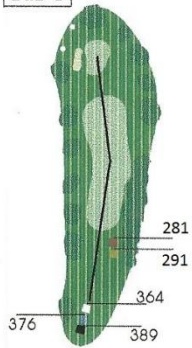

1
Par 4

4
Par 4

2
Par 4

5
Par 4

3
Par 3

6
Par 3