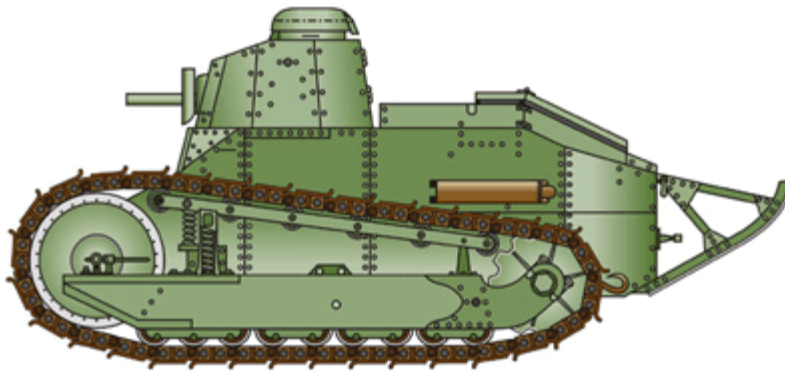

M1917

Courtesy of Chris Johnson

Country of Origin:	United States
Crew:	2 (commander/gunner, driver)
Length:	16 feet 5 inches
Width:	5 feet 7 inches
Height:	7 feet 6 inches
Weight:	13,400 pounds
Engine:	Buda HU 4 cylinder gasoline
Maximum Speed:	5.5 mph
Range:	30 miles
Armour:	Maximum: 15 mm – Minimum: 6 mm
Armament:	37 mm Gun M1916 or a .30 calibre MG mounted in the turret