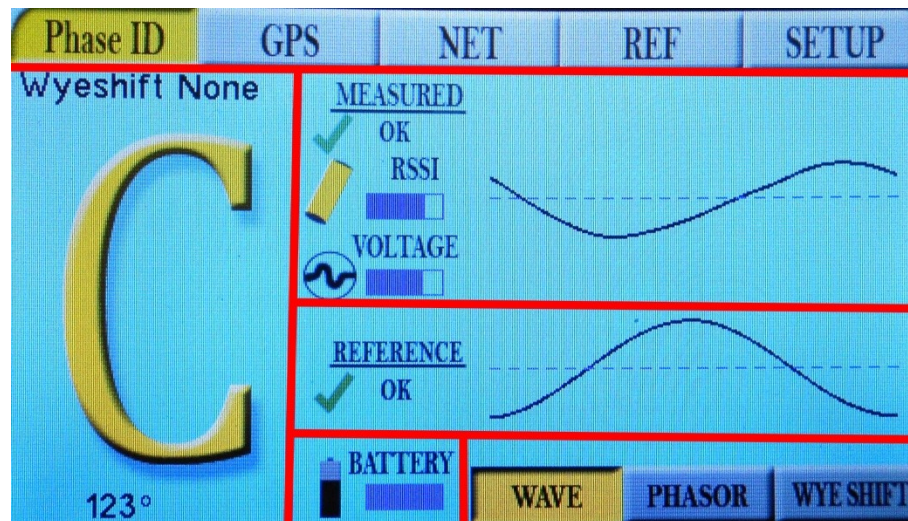

PSI Phase ID 6000 “Phase ID Tab”

Screen Shot

This is a screen shot of the Phase ID 6000's “Phase ID Tab” page where Phase Measurements are Identified

Navigation Tabs

Measured Information

Reference Information

Battery Life

- Sine Wave Comparison
- Phasor Diagram
- Wye Shift Select