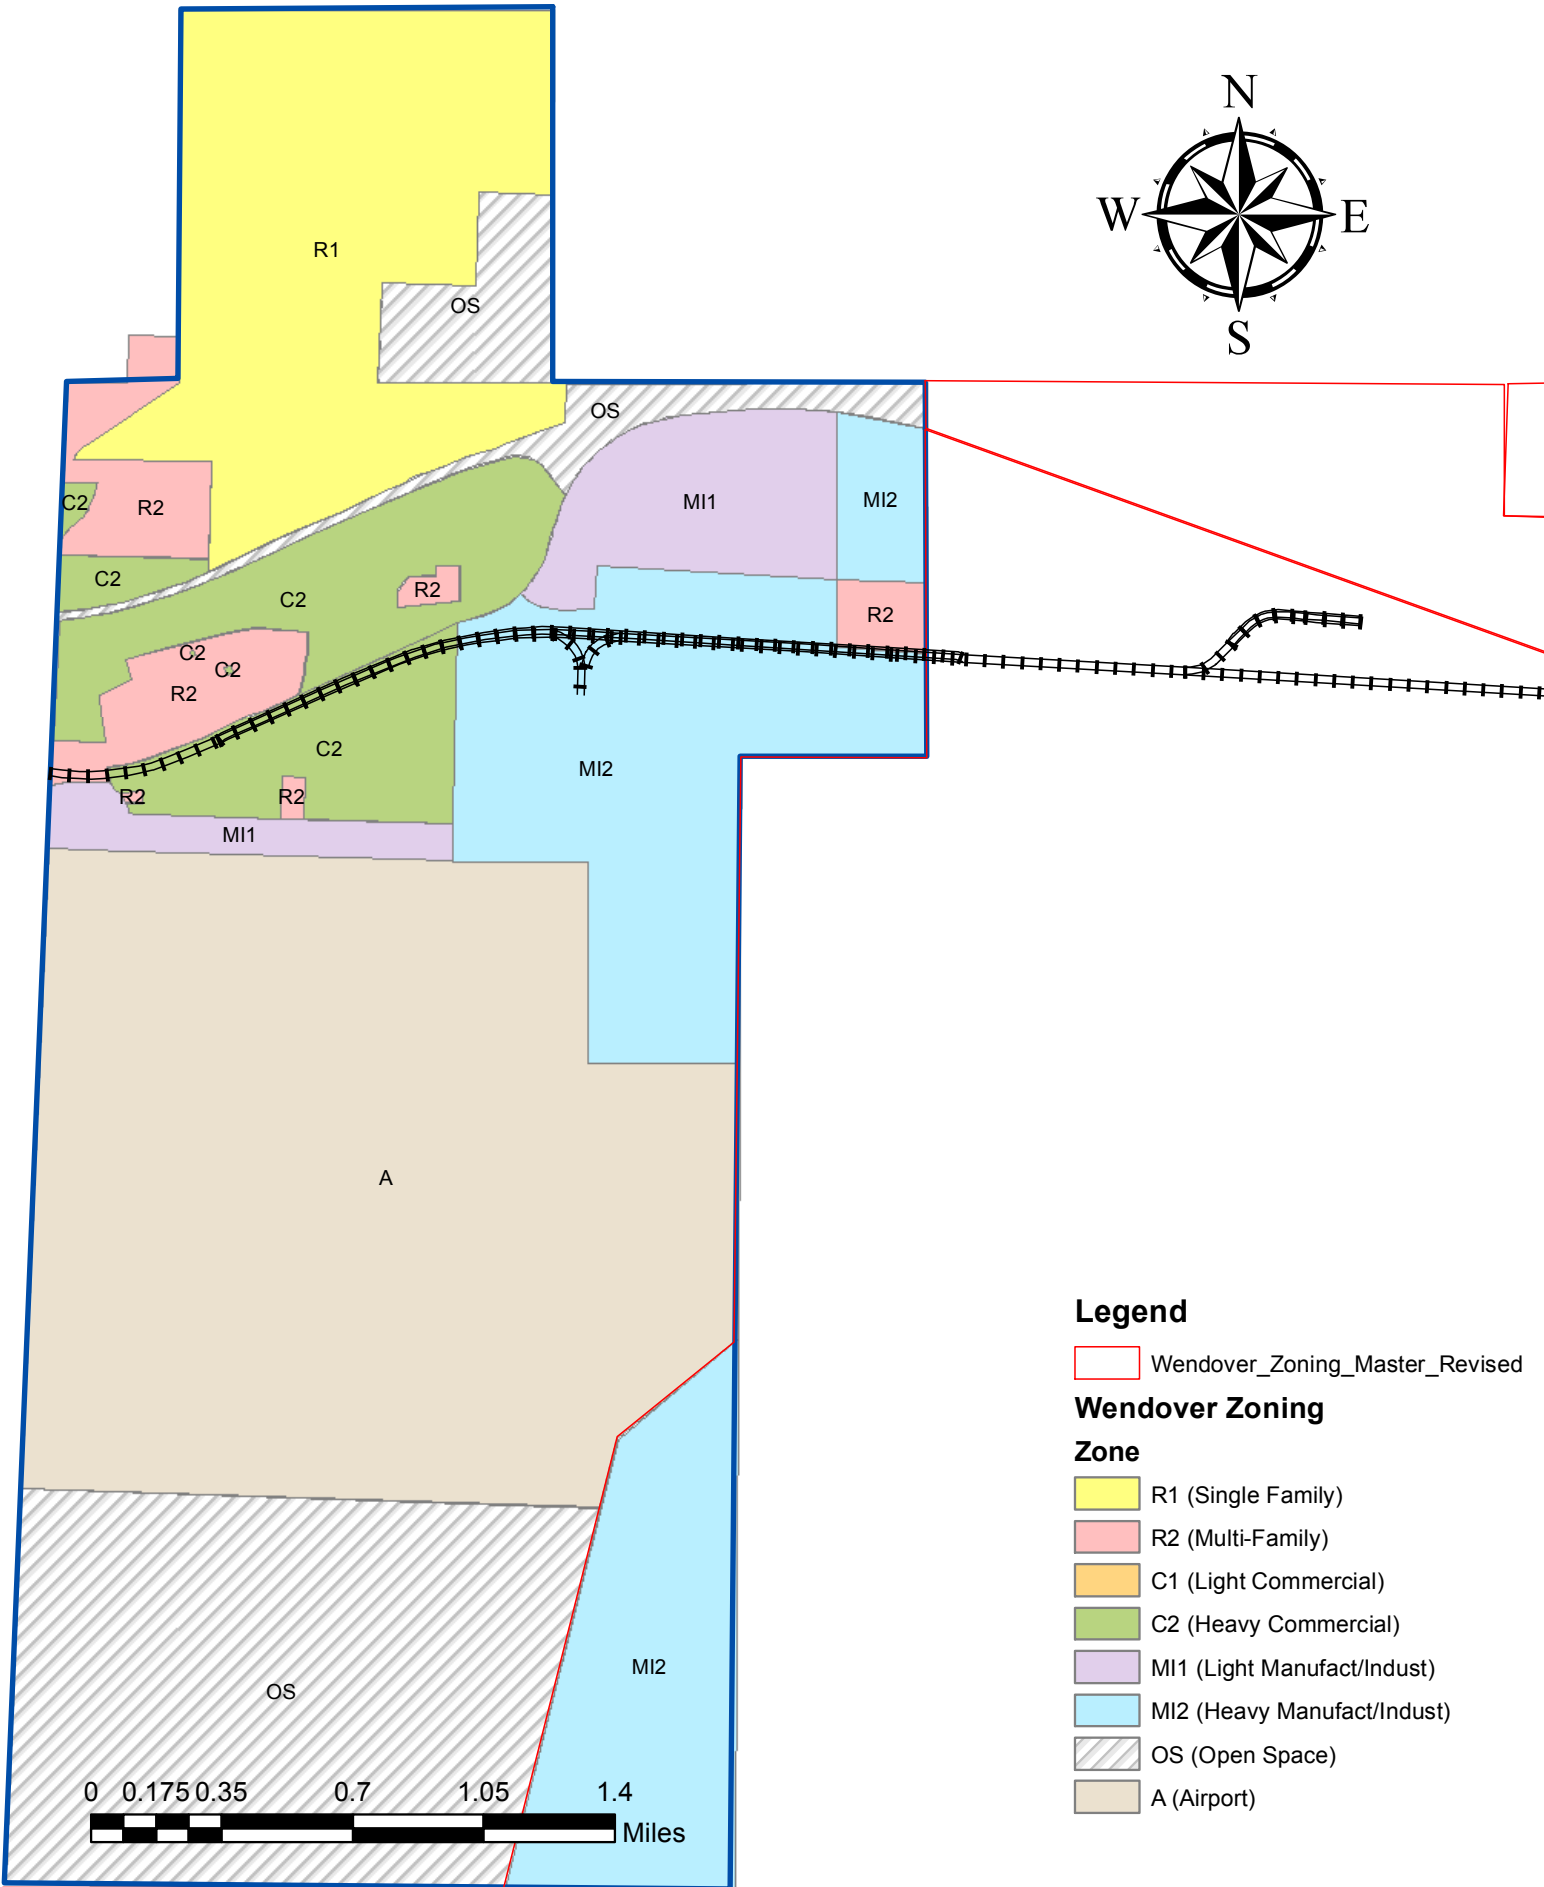

CITY OF WENDOVER LAND USE MAP

Legend

Wendover_Zoning_Master_Revised

Wendover Zoning

Zone

- R1 (Single Family)
- R2 (Multi-Family)
- C1 (Light Commercial)
- C2 (Heavy Commercial)
- MI1 (Light Manufact/Indust)
- MI2 (Heavy Manufact/Indust)
- OS (Open Space)
- A (Airport)