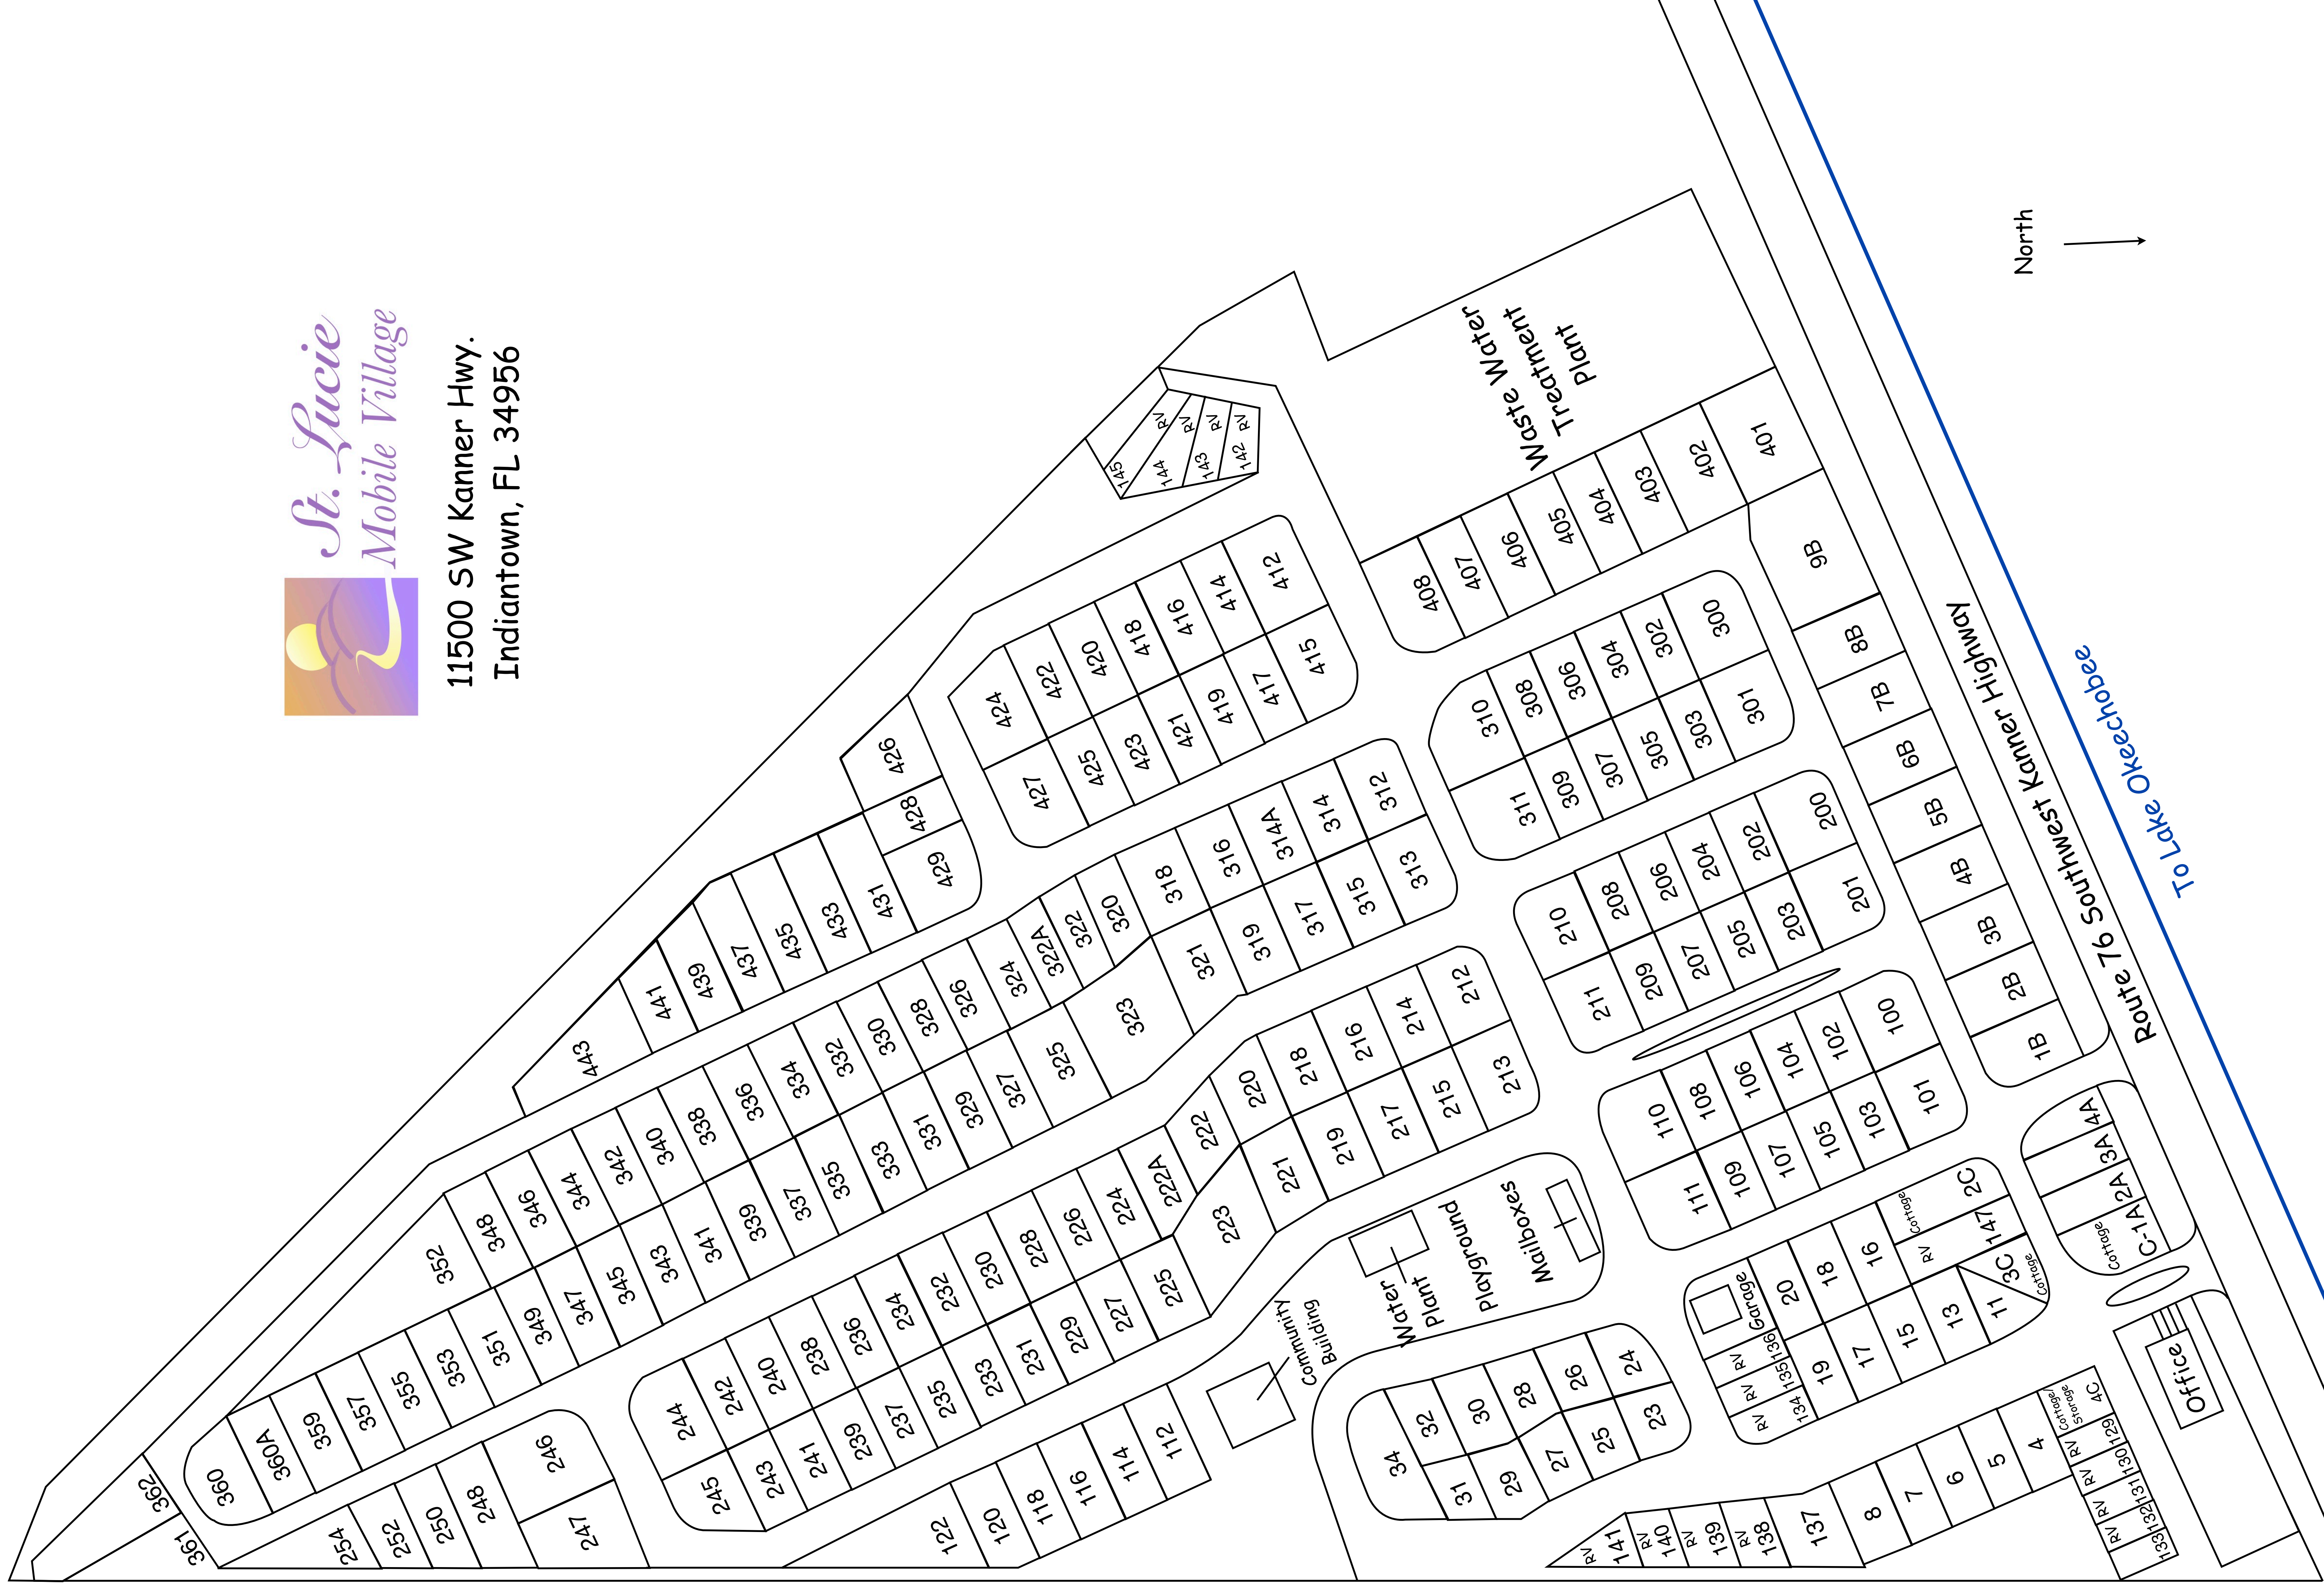

*St. Lucie*  
*Mobile Village*

11500 SW Kanner Hwy.  
Indiantown, FL 34956

North  
↑

Route 76 Southwest Kanner Highway  
To Lake Okechobee