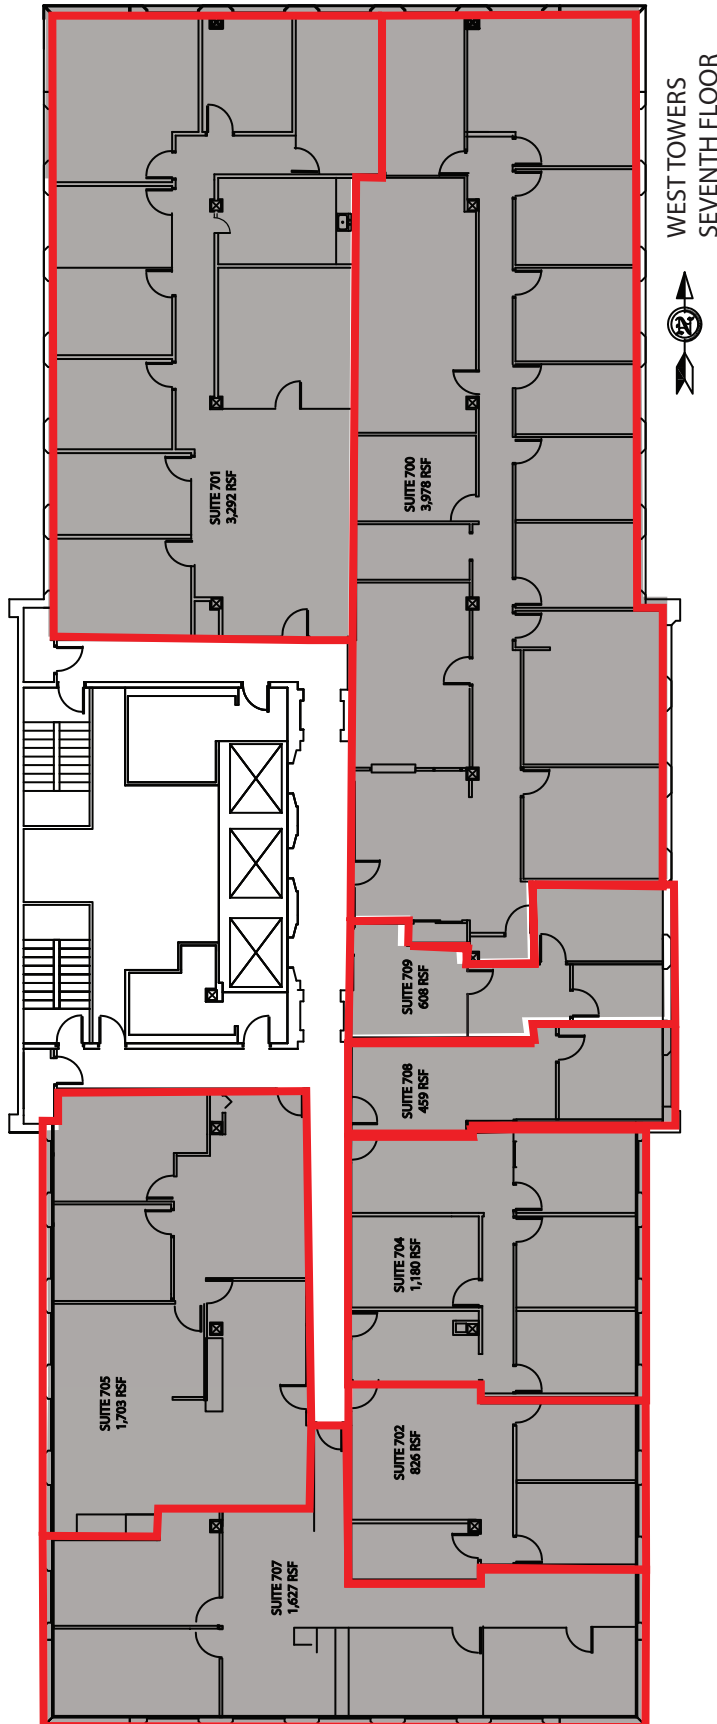

**CUSHMAN &
WAKEFIELD**

Iowa Commercial Advisors

West Towers

Floor 7 Site Plan

3737 Woodland Ave, Suite 100
West Des Moines, Iowa
Main +1 515 309 4002
iowacommercialadvisors.com