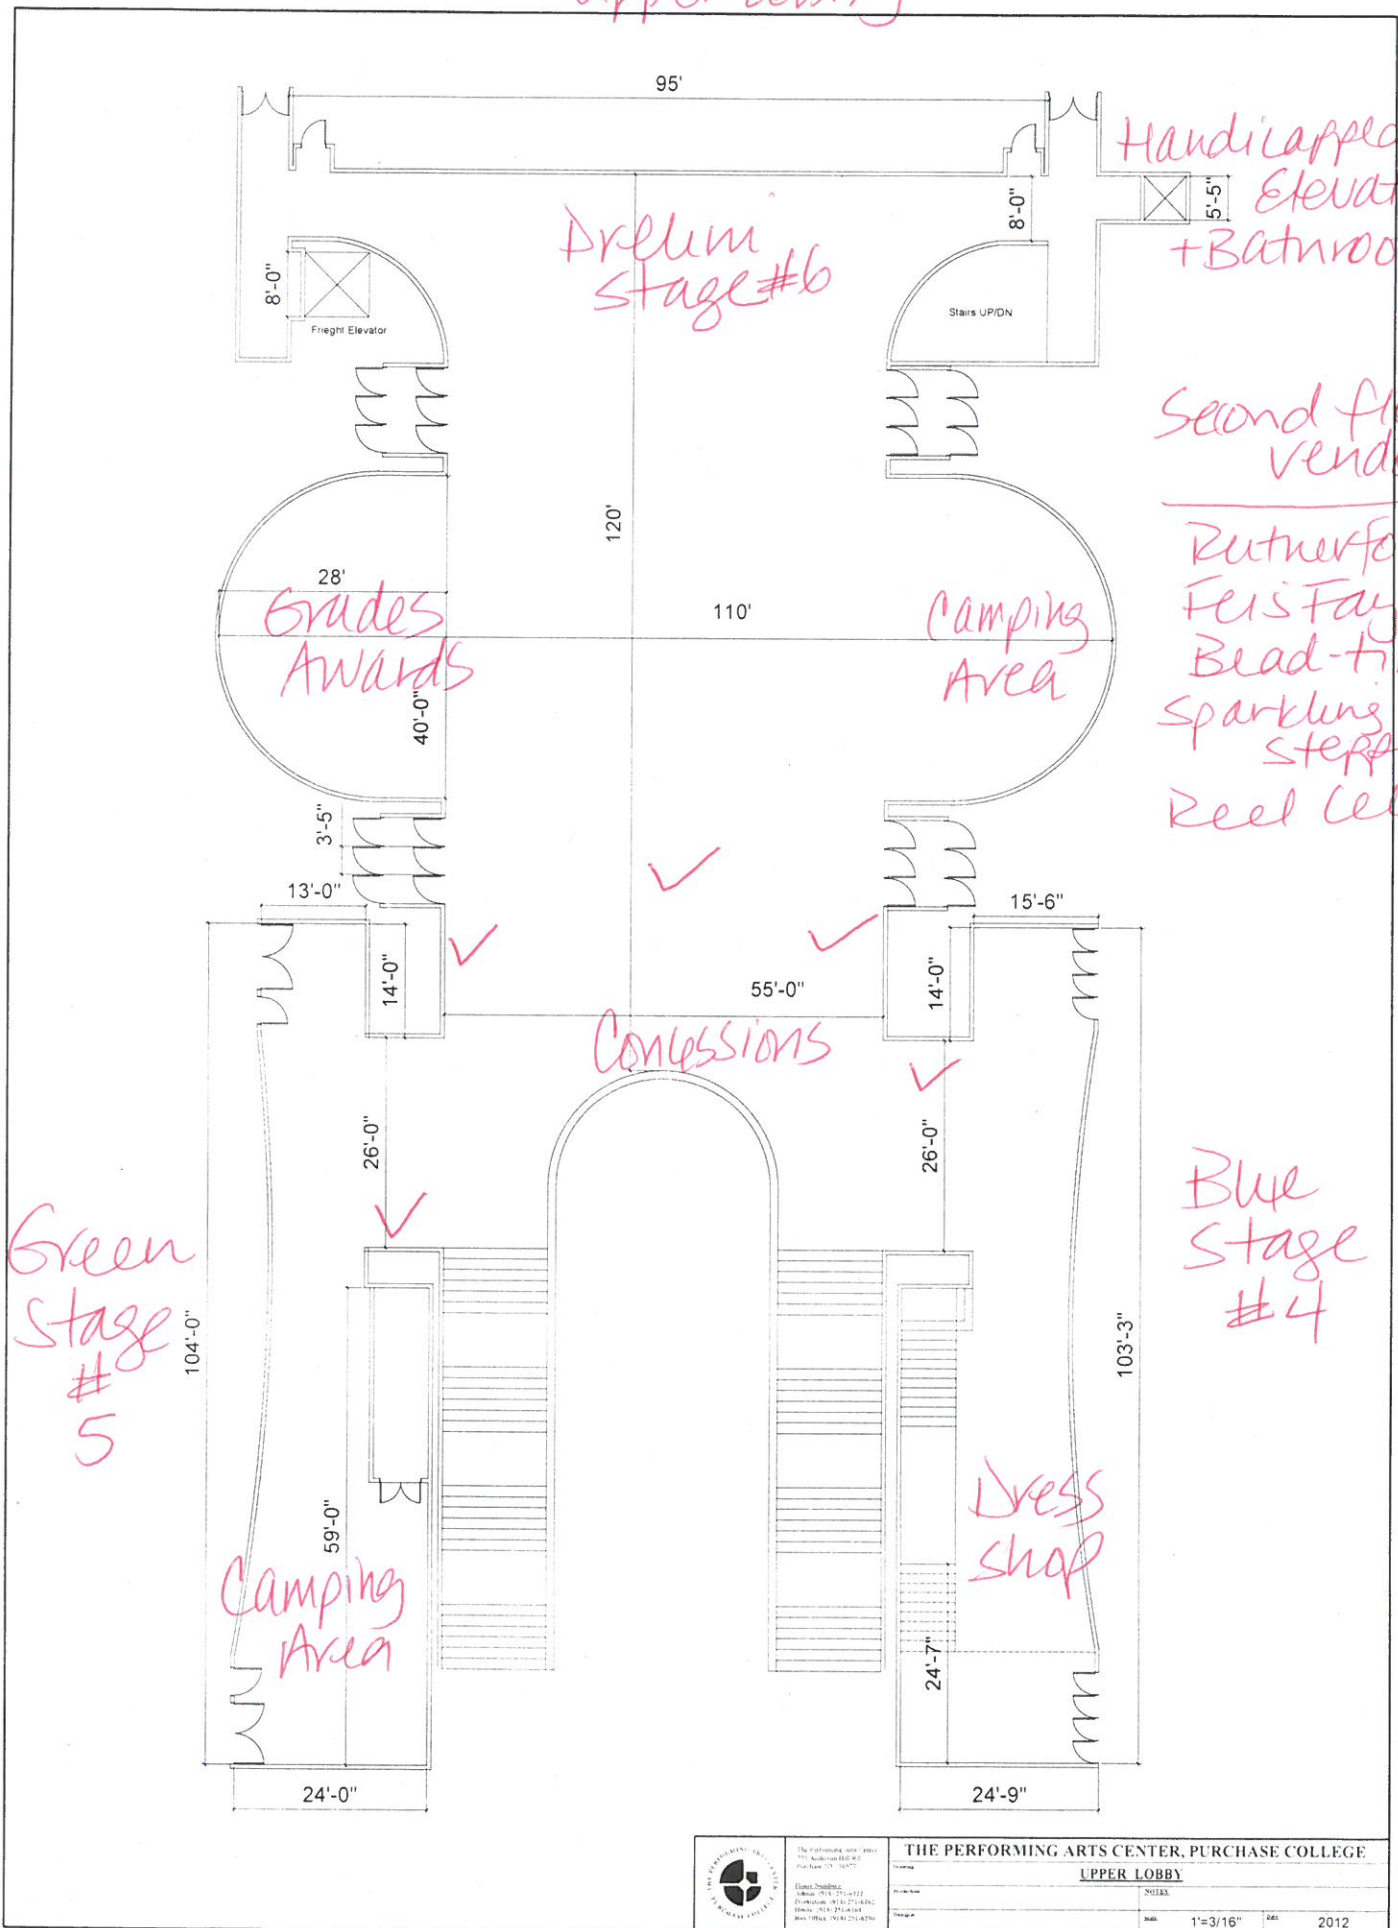

Lower Lobby

- First floor Vendors
- Maui Wowi
 - Rita's Ices
 - Fay's Shoes
 - Head for the World
 - Fel's Head
 - Dance Bling

Upper Lobby

Handicapped Elevator + Bathroom

Second floor vendors

Rutnerfords
Feis Fayre
Bead-tini
Sparkling Stepper
Reel Celtic

Green Stage #5

Blue Stage #4