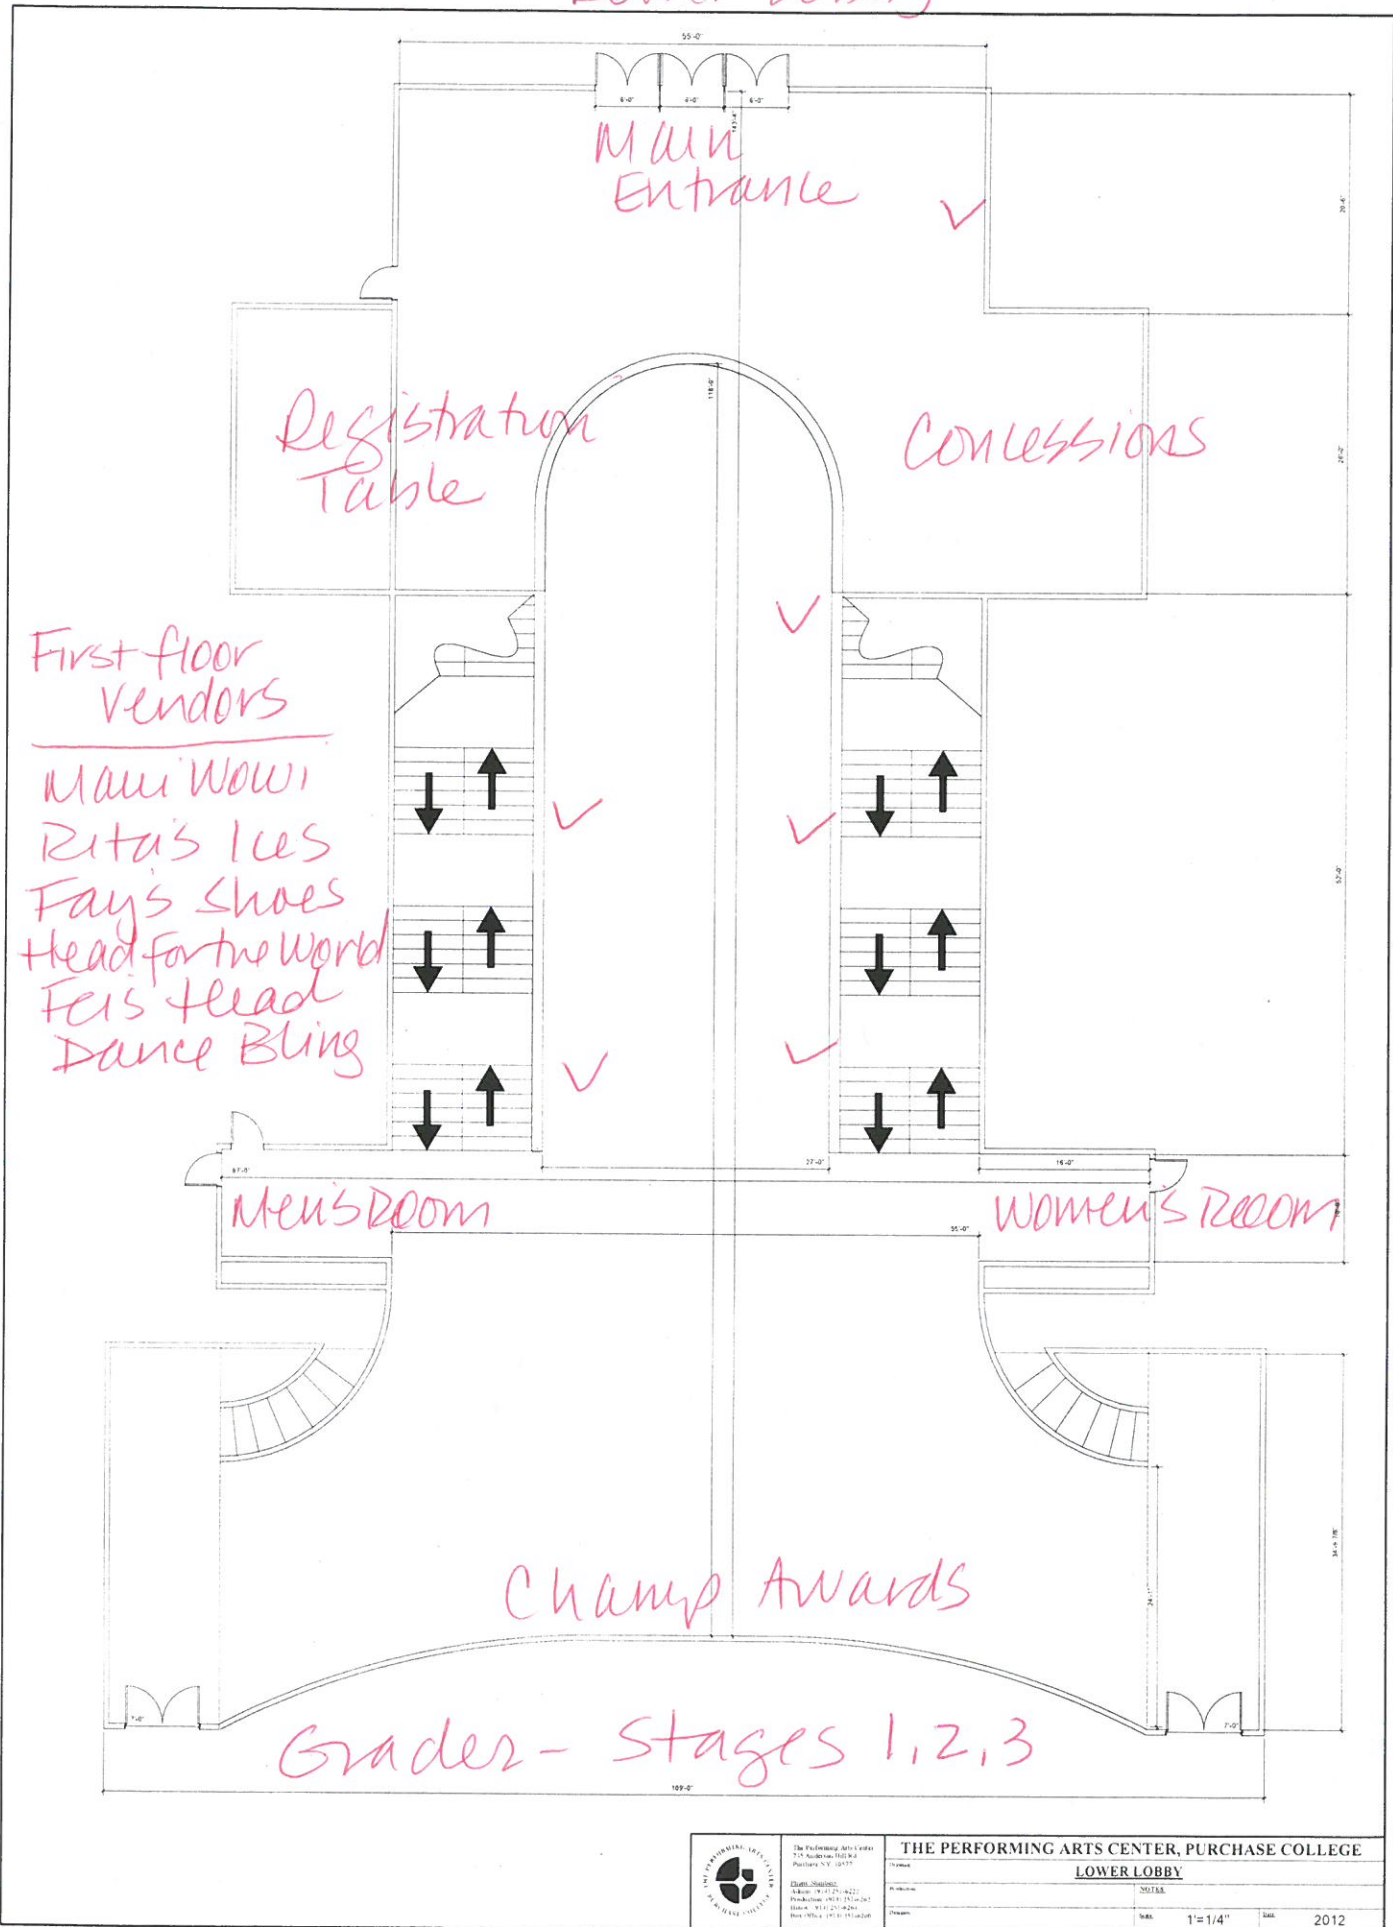

Lower Lobby

- First floor Vendors
- Maui Wowi
 - Rita's Ices
 - Fay's Shoes
 - Head for the World
 - Fel's Head
 - Dance Bling

Upper Lobby

Handicapped Elevator + Bathroom

Second floor vendors

Rutnerfords
Feis Fayre
Bead-tini
Sparkling Stepper
Reel Celtic

Green Stage #5

Blue Stage #4