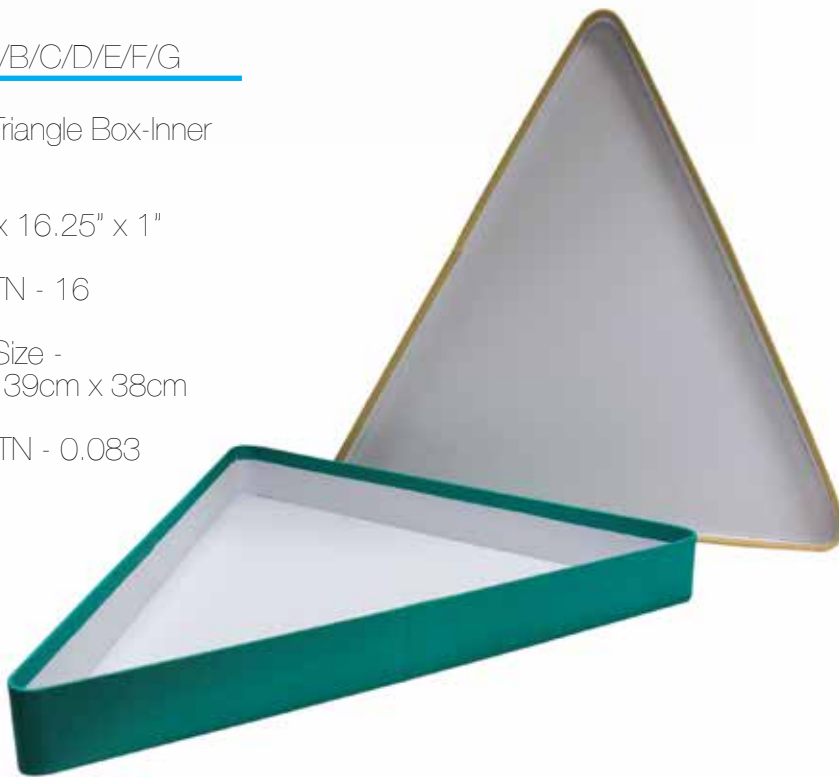

PS03-A/B/C/D/E/F/G

48pcs Triangle Box-Inner Lip

16.25" x 16.25" x 1"

PCS/CTN - 16

Carton Size -
57cm x 39cm x 38cm

CBM/CTN - 0.083

PS01-A/B/C/D/E/F/G

16pcs Triangle Box-Inner Lip