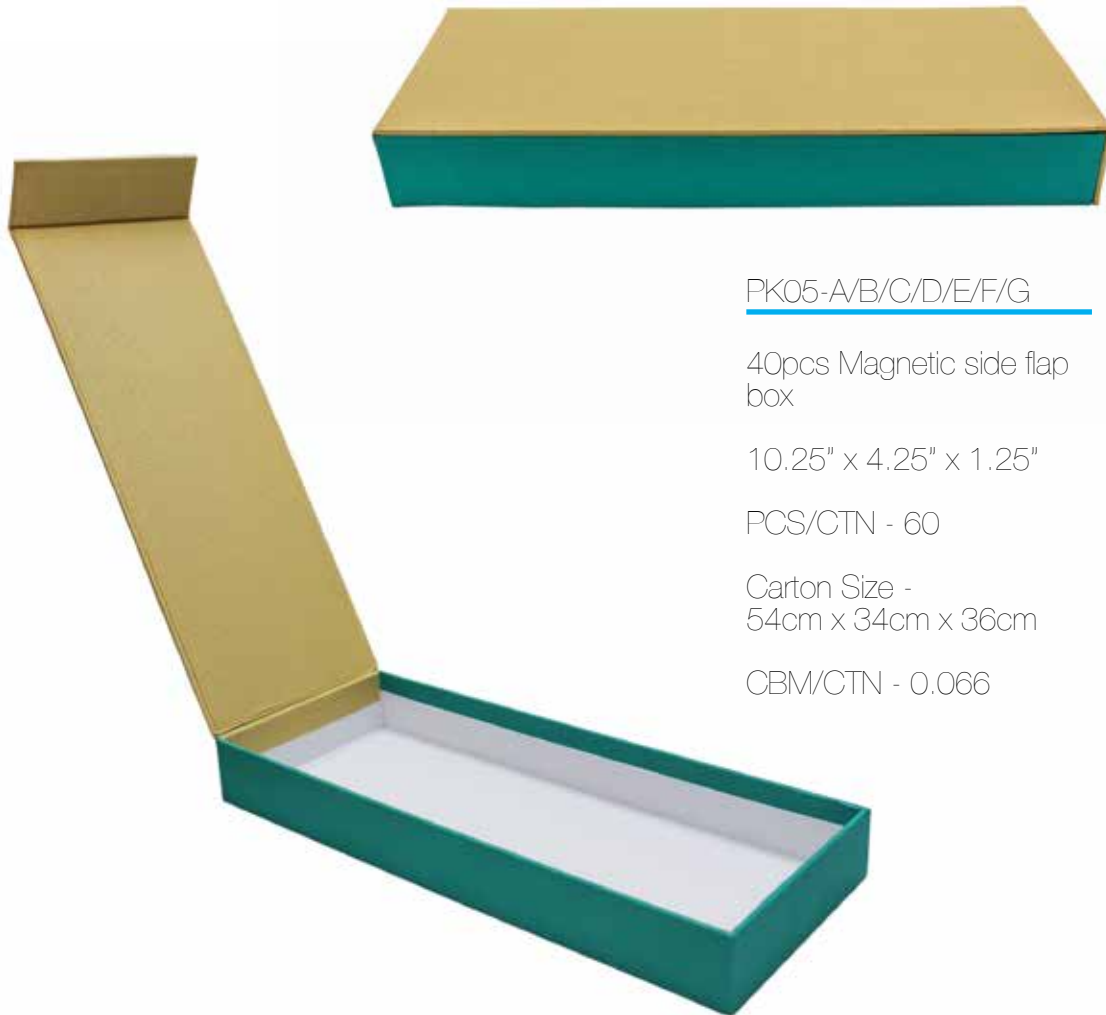

Paperboard

PK05-A/B/C/D/E/F/G

40pcs Magnetic side flap box

10.25" x 4.25" x 1.25"

PCS/CTN - 60

Carton Size -
54cm x 34cm x 36cm

CBM/CTN - 0.066