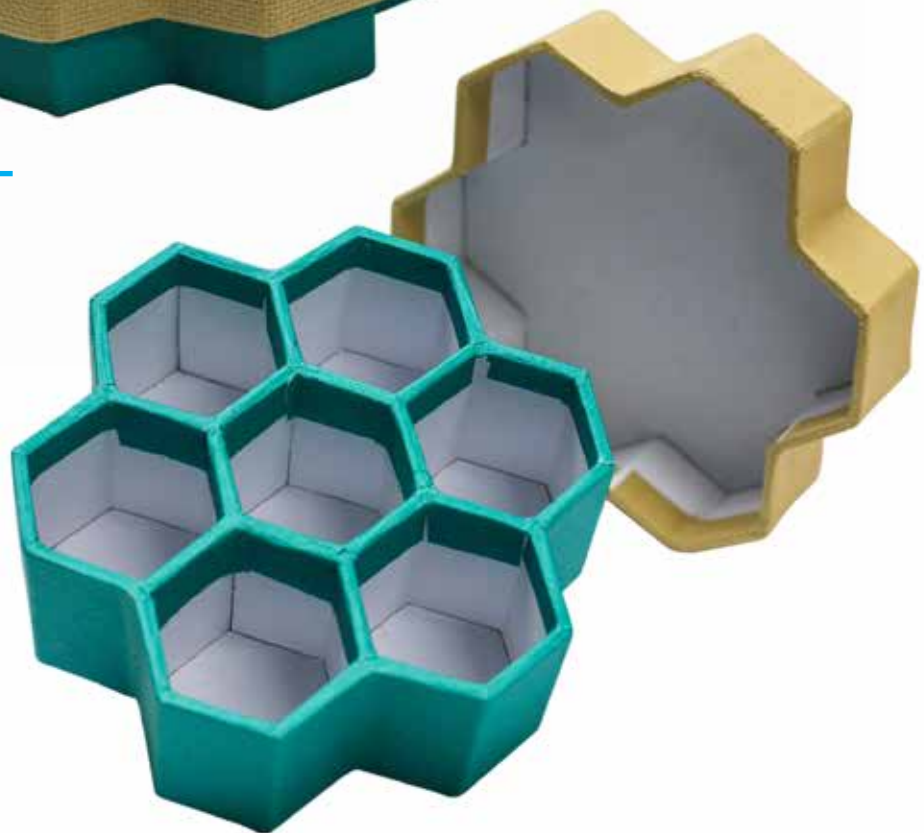

Paperboard

PW01-A/B/C/D/E/F/G

7pcs Honeycomb box

4" x 4" x 1.5"

PCS/CTN - 128

Carton Size -
44cm x 44cm x 34cm

CBM/CTN - 0.066