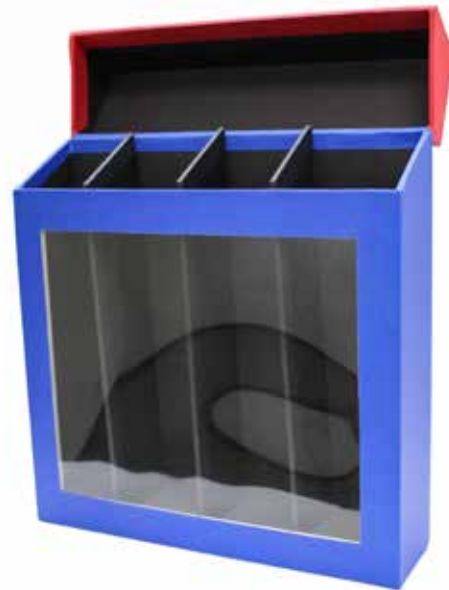

Paperboard