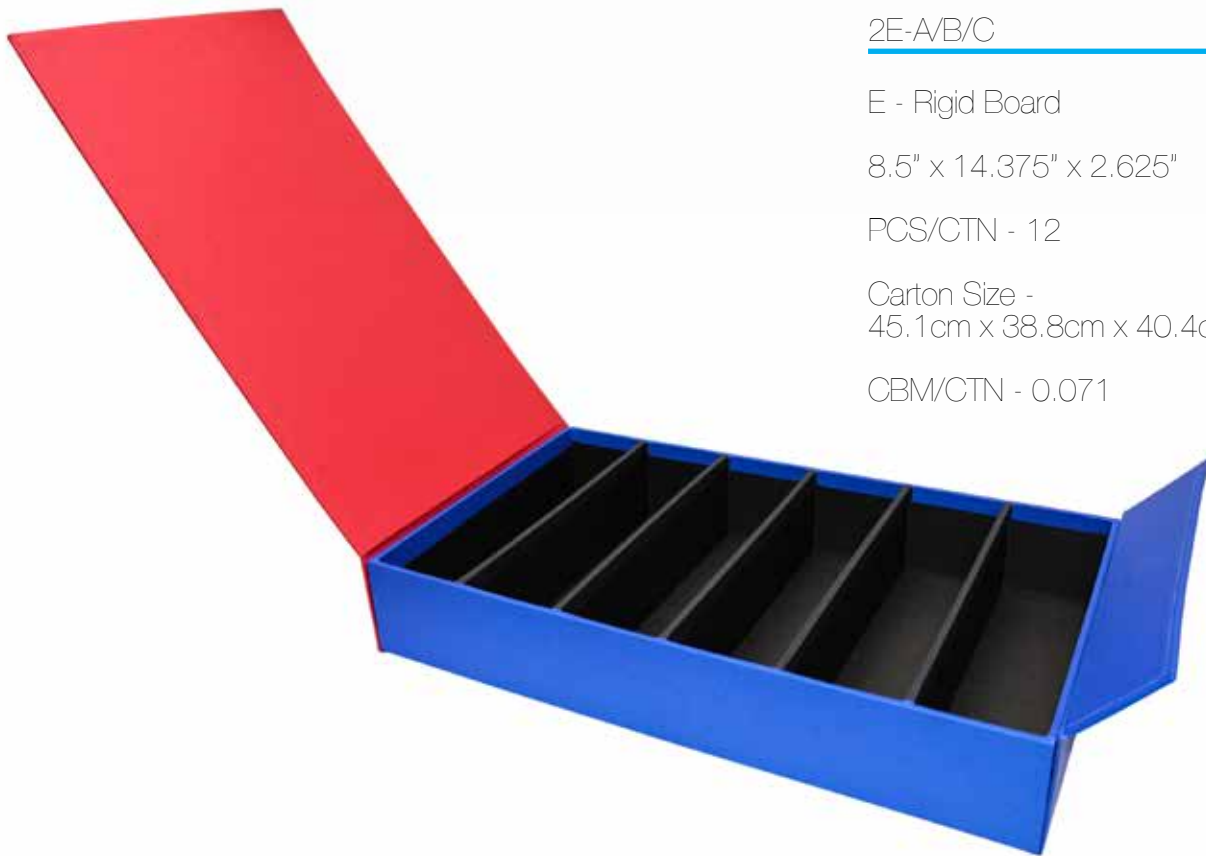

10.875" x 5.125" x 2.625"

PCS/CTN - 30

Carton Size -
57.9cm x 44.1cm x 35.5cm

CBM/CTN - 0.091

Paperboard

2E-A/B/C

E - Rigid Board

8.5" x 14.375" x 2.625"