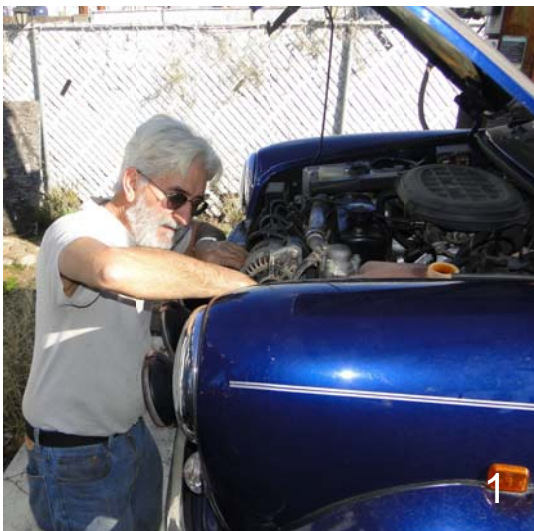

Pancakes in the Park

Photo 1- Waiting for everyone to arrive.

Photo 2- Enjoying the pancakes and fixings.

Photo 3- Selling of the raffle tickets.

In all we raised about \$185.00 for the Humane Society

Classic Mini Tech. session