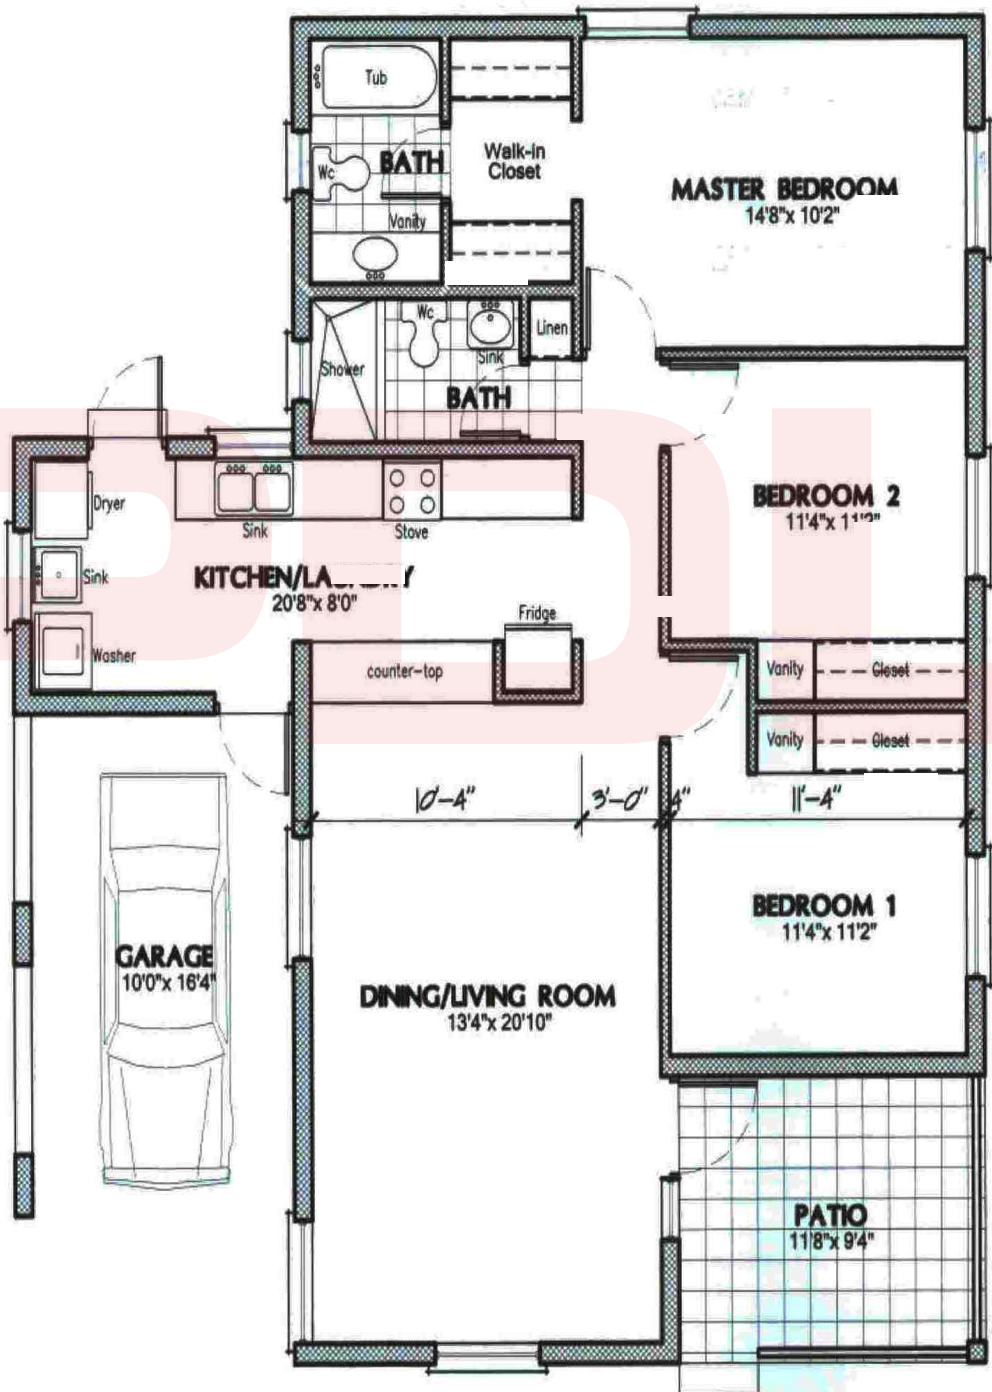

SOUTH ELEVATION

WEST ELEVATION

**Alpha**  
1425 sqft.

**FLOOR PLAN**  
Scale : 1/8" = 1'-0"  
(FLOOR AREA = 1425 sq. ft.)