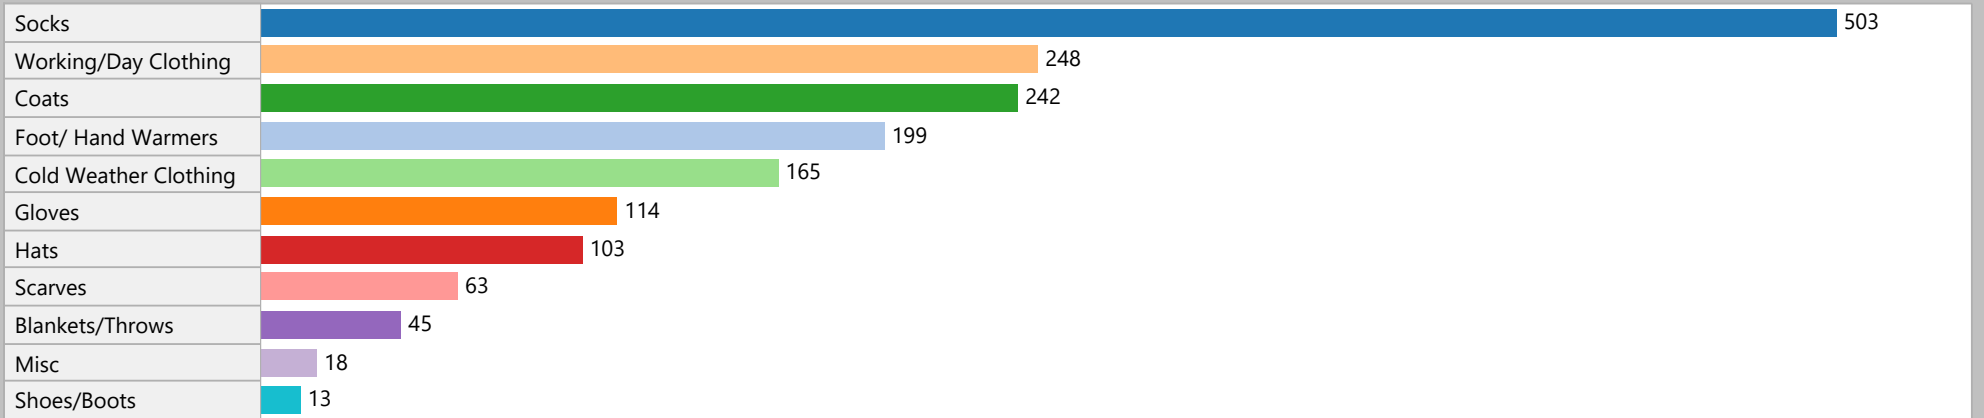

# Yakima Herald Republic & Homeless Network of Yakima County Cold Weather Supply Drive

## Yakima Herald Republic and Homeless Network of Yakima County Cold Weather Supply Drive