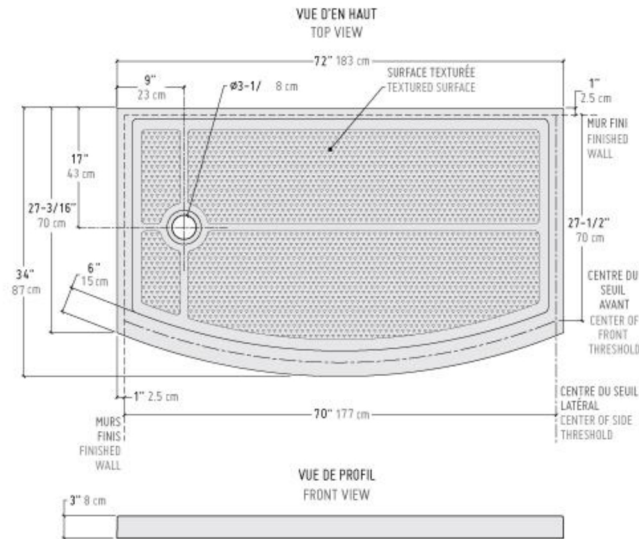

SP-4610

Standard Features:

- Available in left hand and right hand version.
- 6" Radius thresholds.
- Solid one- piece construction.
- Pre leveled, rests on subfloor.
- Mold and mildew resistant.
- "Grout free" and non-porous.
- Stain resistan and easy to clean.
- Waterproof and leakproof.

Specifications:

- Size: 34" x 72" size.
- Offset Drain.

NOTE: In the casting process slight shrinkage in length will occur 1/8" - 1/2"

www.ffeinternational.ca

660 Mgr Dubois, Suite 100, Saint-Jérôme, Québec J7Y 3L8