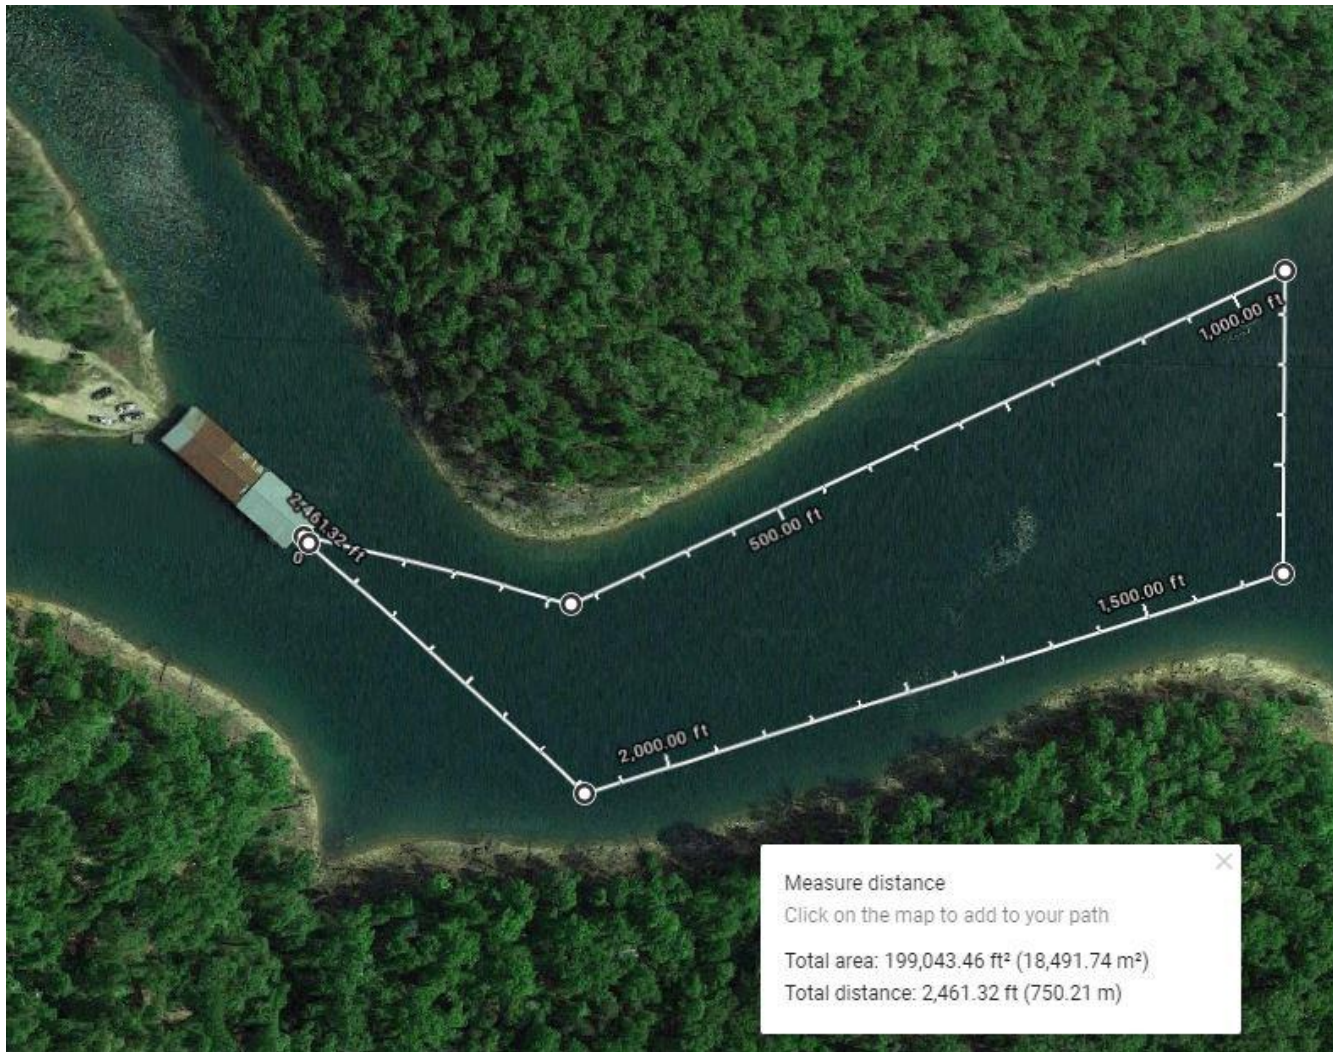

2017 Lake Norfolk Open Water Swim Course Map

750 Meter Swim

2017 Lake Norfolk Open Water Swim Course Map

1500 Meter Swim

3000 Meter Swim –

Course will be a two loop version of the 1500 meter swim course above