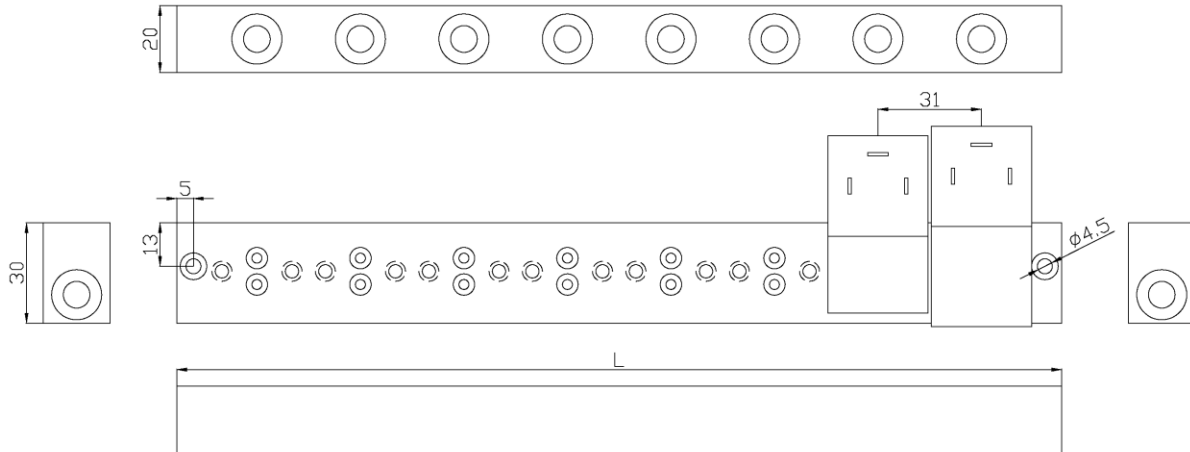

EV Pilot Valve One Piece Aluminum Manifolds One Station through Eight Station

Models Available:

- EVL-01M One Station Manifold**
- EVL-02M Two Station Manifold**
- EVL-03M Three Station Manifold**
- EVL-04M Four Station Manifold**
- EVL-05M Five Station Manifold**
- EVL-06M Six Station Manifold**
- EVL-07M Seven Station Manifold**
- EVL-08M Eight Station Manifold**

- **Valve Mounting O'Rings Included**
- ** Blank Station Cover Plates Available**

DIMENSIONS				
MODEL	# OUTLETS	L (MM)	INLET	OUTLET
EVL-01M	1	48	1/8" BSPP	1/8" BSPP
EVL-02M	2	79	1/8" BSPP	1/8" BSPP
EVL-03M	3	110	1/8" BSPP	1/8" BSPP
EVL-04M	4	141	1/8" BSPP	1/8" BSPP
EVL-05M	5	172	1/8" BSPP	1/8" BSPP
EVL-06M	6	203	1/8" BSPP	1/8" BSPP
EVL-07M	7	234	1/8" BSPP	1/8" BSPP
EVL-08M	8	265	1/8" BSPP	1/8" BSPP