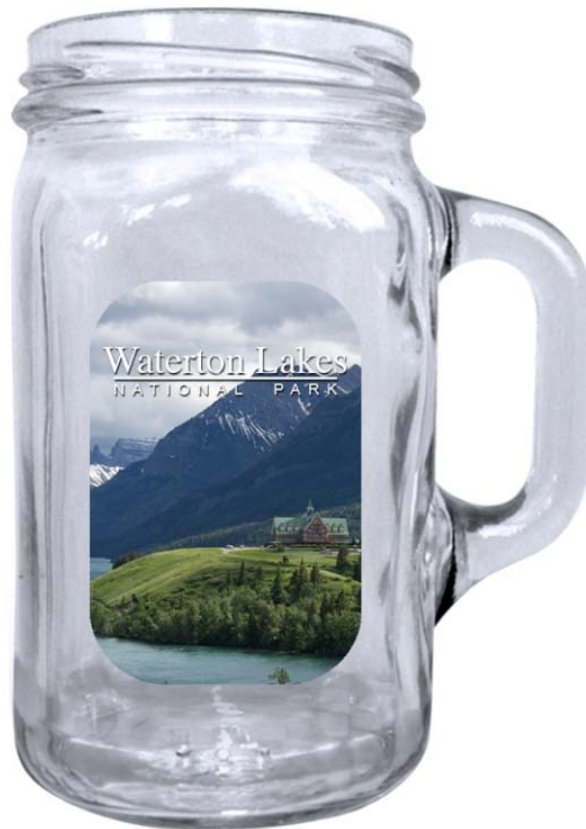

***2 oz. Square Shot Glass***

***2 oz. Shooter***

***16 oz. Mason Mug***

***17 oz. Stemless Wine Glass***

***16 oz. Huntsville Travel Mug***

*Gary Gurmukh Sales Ltd.  
Custom Drinkware*

*Whistle Stop Pub, Jasper*

*Chrome Stein Mug  
with satin etch*

*16 oz. Huntsville Travel Mug  
Laser Etched*

*Gary Gurmukh Sales Ltd.  
Custom Drinkware*

*Jasper Motorcycle Tours*

*16 oz. Huntsville Travel Mugs  
Laser Etched*

**Gary Gurmukh Sales Ltd.**  
**Custom Drinkware**

***Waterton Lakes National Park***

***16.5 oz. Mason Mug***  
*with Full Color Print*

*Gary Gurmukh Sales Ltd.  
Custom Drinkware*

*Fairmont Le Château Frontenac*

*17 oz. Stemless Wine Glass - Laser Etched*