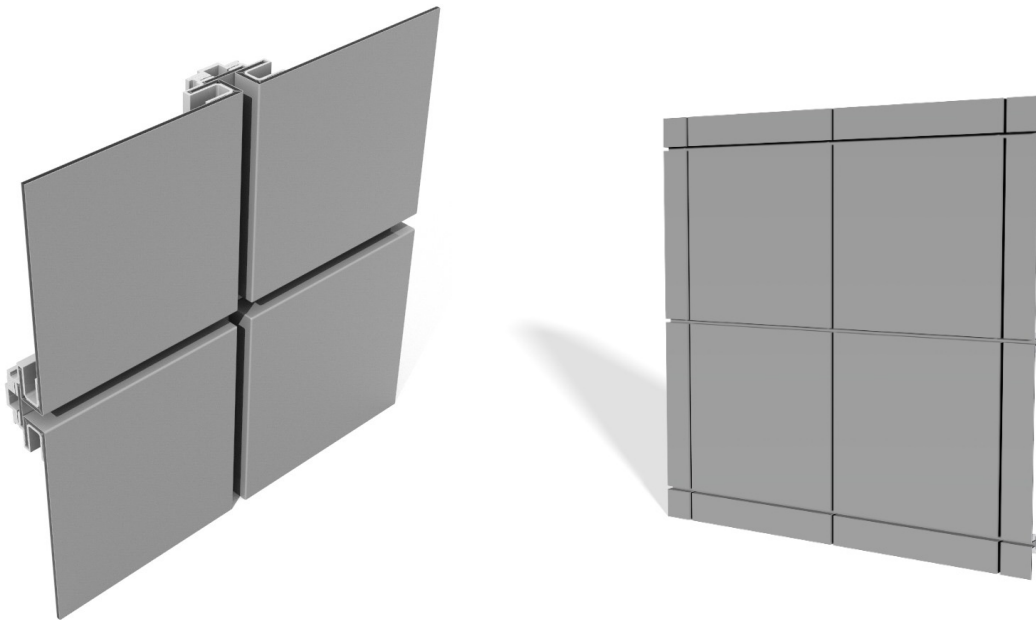

3207 Labore Road | Vadnais Heights, MN 55110
Phone: 651-646-1706 | Fax: 651-646-1684
email: atomic@atomicsheetmetal.com
www.atomicsheetmetal.com

ASM EVO D-J PANEL

The ASM EVO D-J Composite Panel features:

- Rivetless Dry-Joint rainscreen system
- 4mm aluminum composite material
- 9/16" Panel Joint
- 1-3/4" panel depth (2-1/2" total with hat channel) Hat channel required at certain conditions
- Fabricated on a CNC machine using the route and returned method
- Radiused and vented options
- Panel widths can vary and are available up to 5' max
- Panel lengths can vary and are available up to 16' max
- We work with the top composite material manufacturers for a wide range of color and finish options
- Rainscreen, Air/Water/Wind Performance Tested. All testing info available upon request.