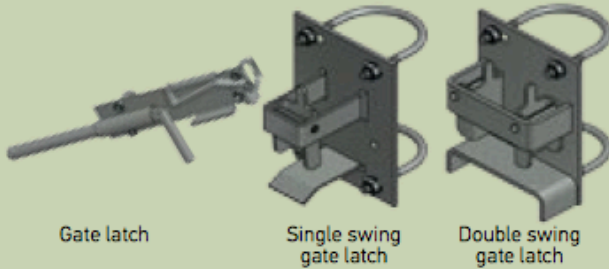

ADJUSTABLE GATES

Artex makes a variety of gates to meet most applications. All gates are adjustable and can be customized to include features such as man passes and wheels.

In other words, you can save yourself the cost of having custom gates made.

We provide choices for latching and hinging systems as well. Your barn, your way.

LATCHES

HINGES

Support Wheel

“We like the flexibility and simplicity of these gates. No cutting or clamping required. They are just easy to install.”