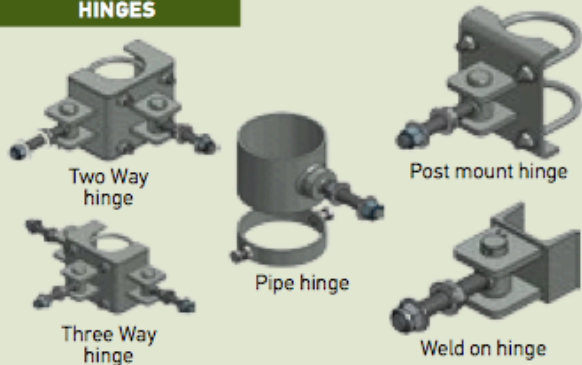

ADJUSTABLE GATES

Artex makes a variety of gates to meet most applications. All gates are adjustable and can be customized to include features such as man passes and wheels.

In other words, you can save yourself the cost of having custom gates made.

We provide choices for latching and hinging systems as well. Your barn, your way.

LATCHES

HINGES

Support Wheel

“We like the flexibility and simplicity of these gates. No cutting or clamping required. They are just easy to install.”