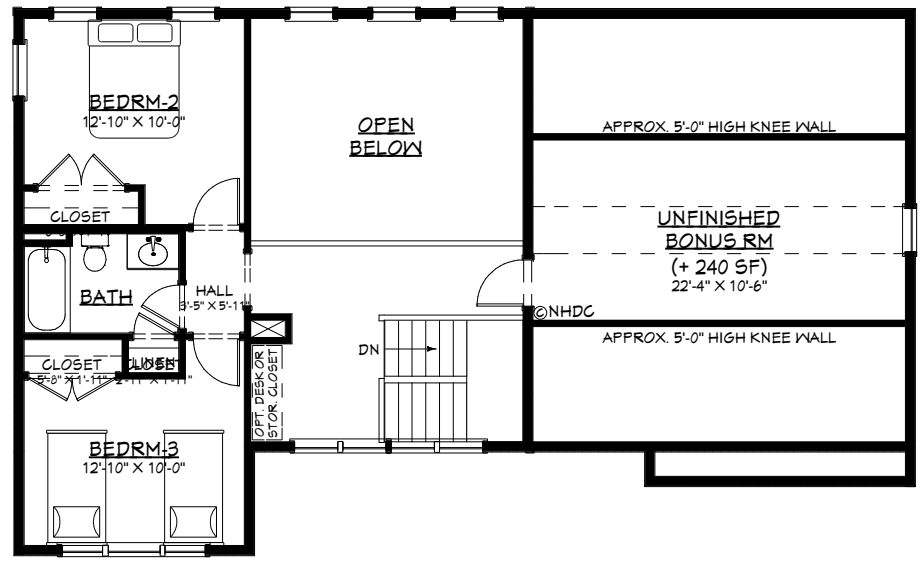

NH DESIGN COLLABORATIVE, LLC

THE ROCKPORT CRAFTSMAN

CRAFTSMAN

80'-0" x 32'-0"

2,456 SF

SECOND FLOOR

844 SF

FIRST FLOOR

1,612 SF