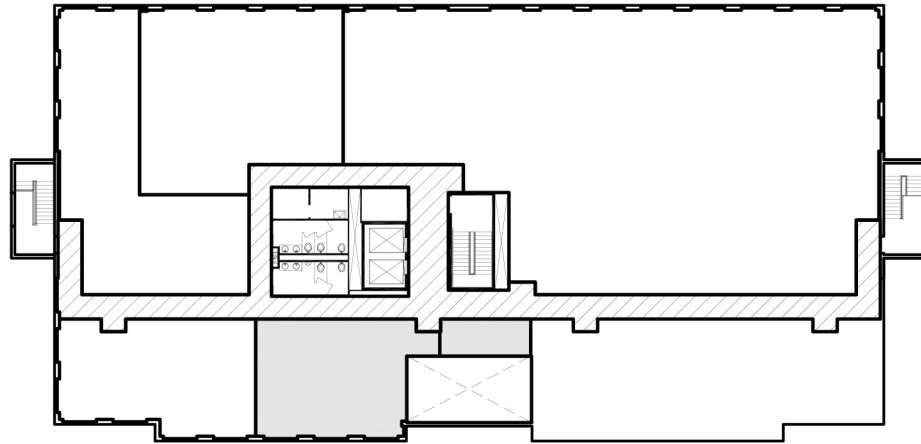

# MIDWAY MEDICAL CAMPUS

**±1,247.360 USF**

**±1,434.464 RSF**

**SPEC. CLINICAL**

**±1,072.200 USF**

**±1,233.030 RSF**

**SERVER ROOM**

**± 192.036 USF**

**± 220.841 RSF**

KEY PLAN

1ST FLOOR