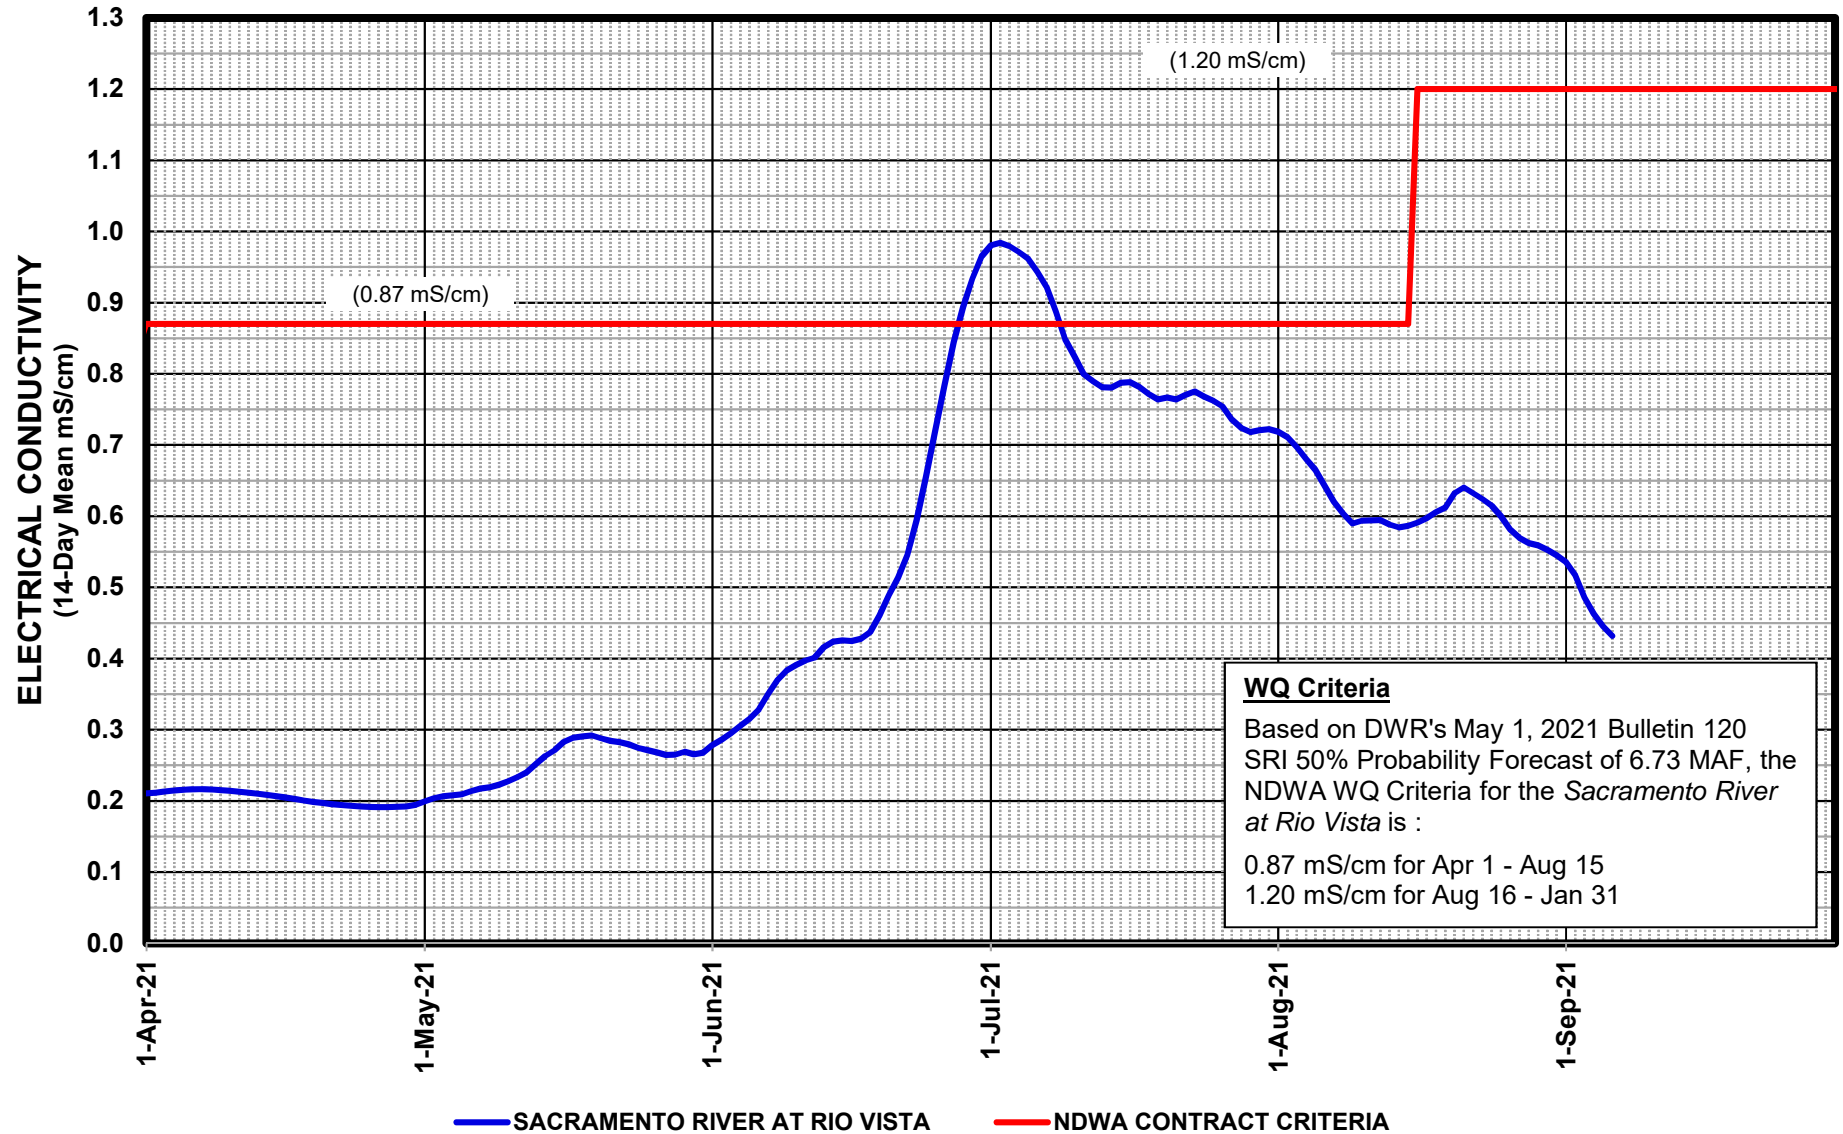

NORTH DELTA WATER AGENCY SACRAMENTO RIVER AT RIO VISTA 14-DAY MEAN ELECTRICAL CONDUCTIVITY

NORTH DELTA WATER AGENCY SACRAMENTO RIVER AT THREE-MILE SLOUGH 14-DAY MEAN ELECTRICAL CONDUCTIVITY