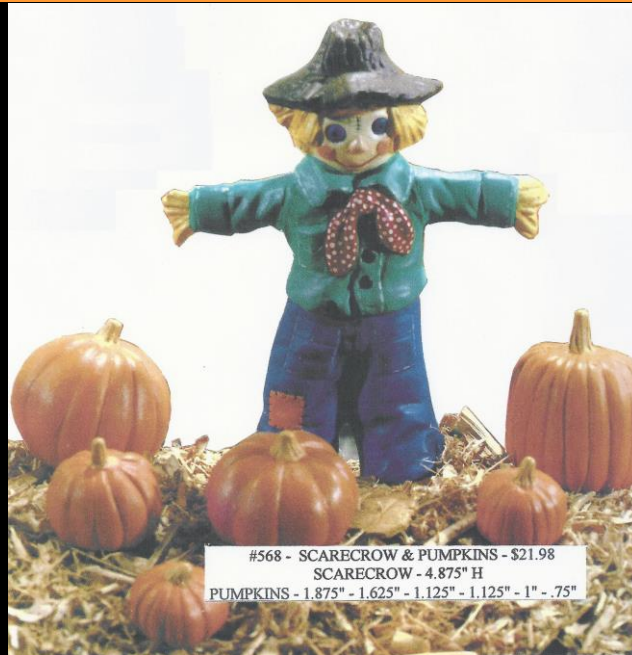

W-906

1 1/2 Tall to  
2 1/4 Tall

1.00 each

Halloween Ornaments/ Magnets/ Pins

A-109

#568 - SCARECROW & PUMPKINS - \$21.98  
SCARECROW - 4.875" H  
PUMPKINS - 1.875" - 1.625" - 1.125" - 1.125" - 1" - .75"

4 7/8 Tall  
(scarecrow);  
3/4 to 1 7/8  
Tall

7.70

Scarecrow & Pumpkins

Y-HC-184

2 Tall

6.30 set

Three Halloween Figures