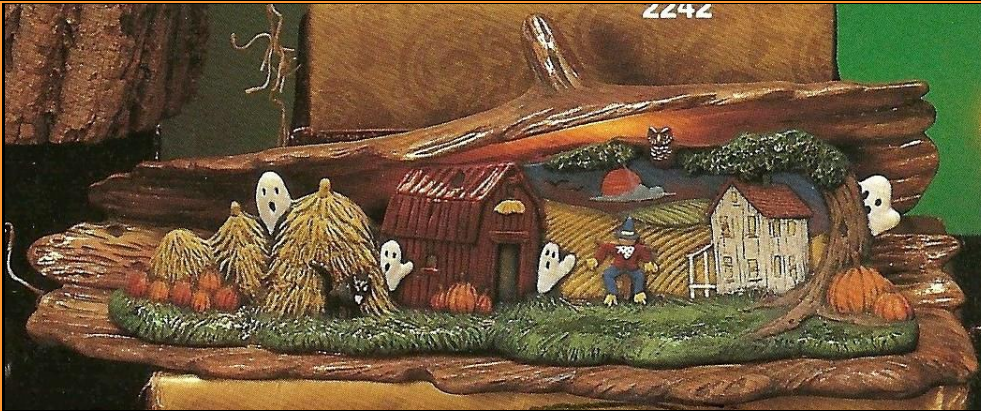

Two Bumble Bears

<p>J-1952</p>	 <p>1952</p> <p>"Happy Halloween" Bears</p>	<p>7 1/2 Tall</p>	<p>22.50</p>
<p>J-1988</p>	 <p>1987 1988 Long Base</p> <p>Long Base for "Happy Haunting" Ghoulies &amp; "Happy Halloween" Bears</p>	<p>20 Long</p>	<p>16.50</p>
<p>J-2116, 2117</p>	 <p>Spider Light</p>	<p>9 Wide</p>	<p>21.90</p>

J-3689

Witch Hat (Cut-outs not in design, MUST request cut-outs if desired)

NEW for 2015!

4 1/2 Tall by  
5 Wide

21.90

CPK-2233  
& 2235

Haunted Fall Log Scene (can be lit), scene is interchangeable with others