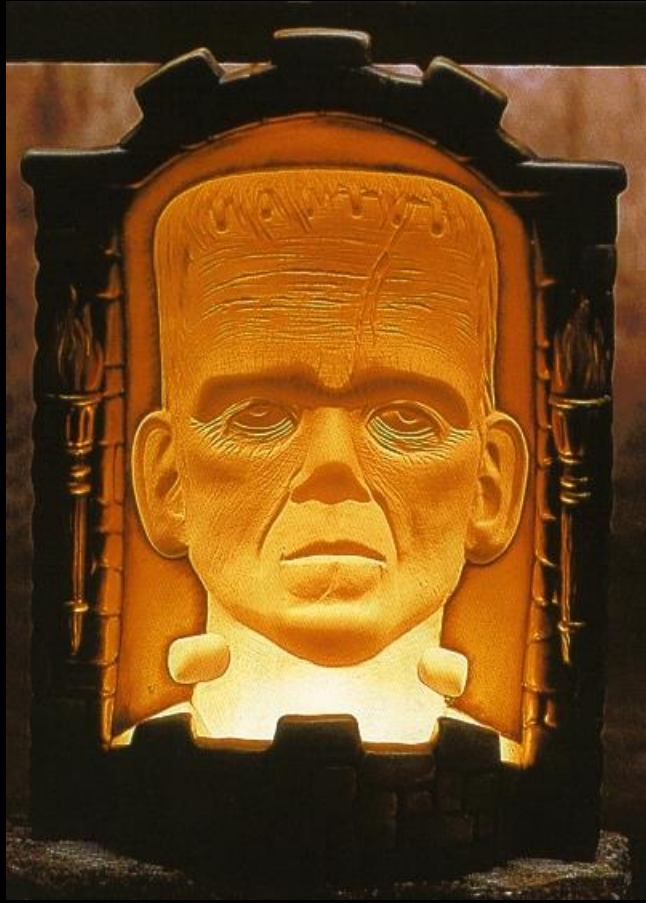

CP-3084,
3085

10 Tall

16.50

Optical Illusion Frankenstein Watching

CP-K-EZ-
10