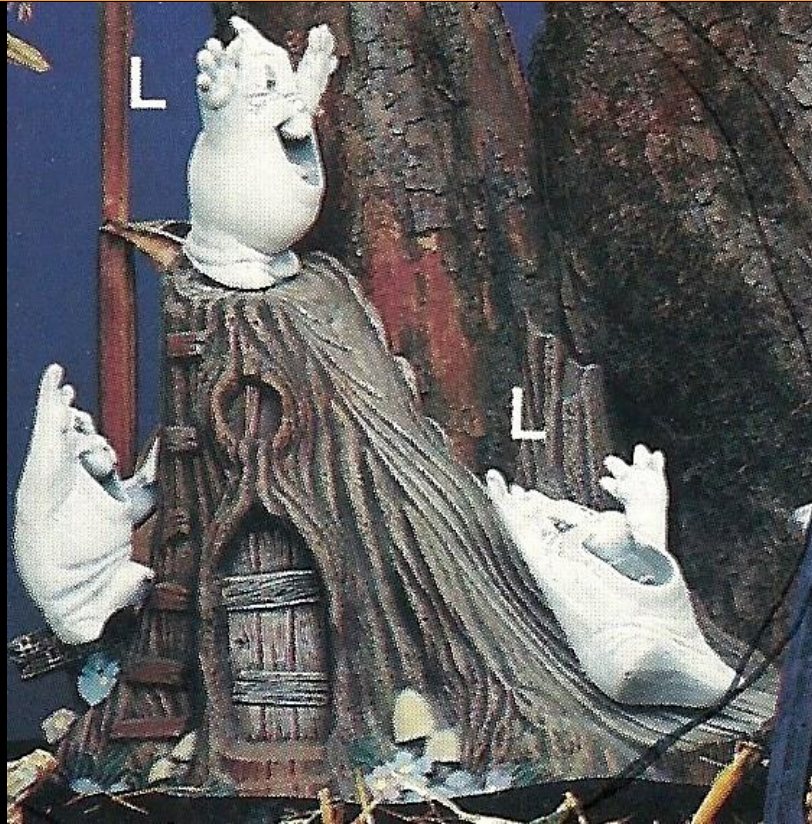

Ghost Tree Slide Set

NEW for 2015!

7 Tall  
(Tree)

4 Tall  
(Ghosts)

22.20

KC-140

12 Tall

12.60