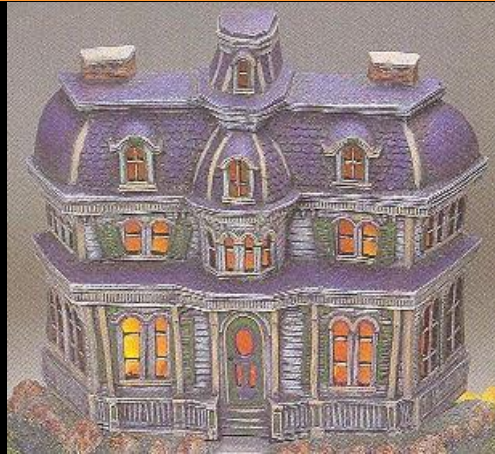

N-TM-  
579

9.00

Cat on Pumpkin (Can use a battery operated candle)

NEW for 2015!

HK-BH-  
242

27.00

Haunted House

HK-C-  
3087,  
3093