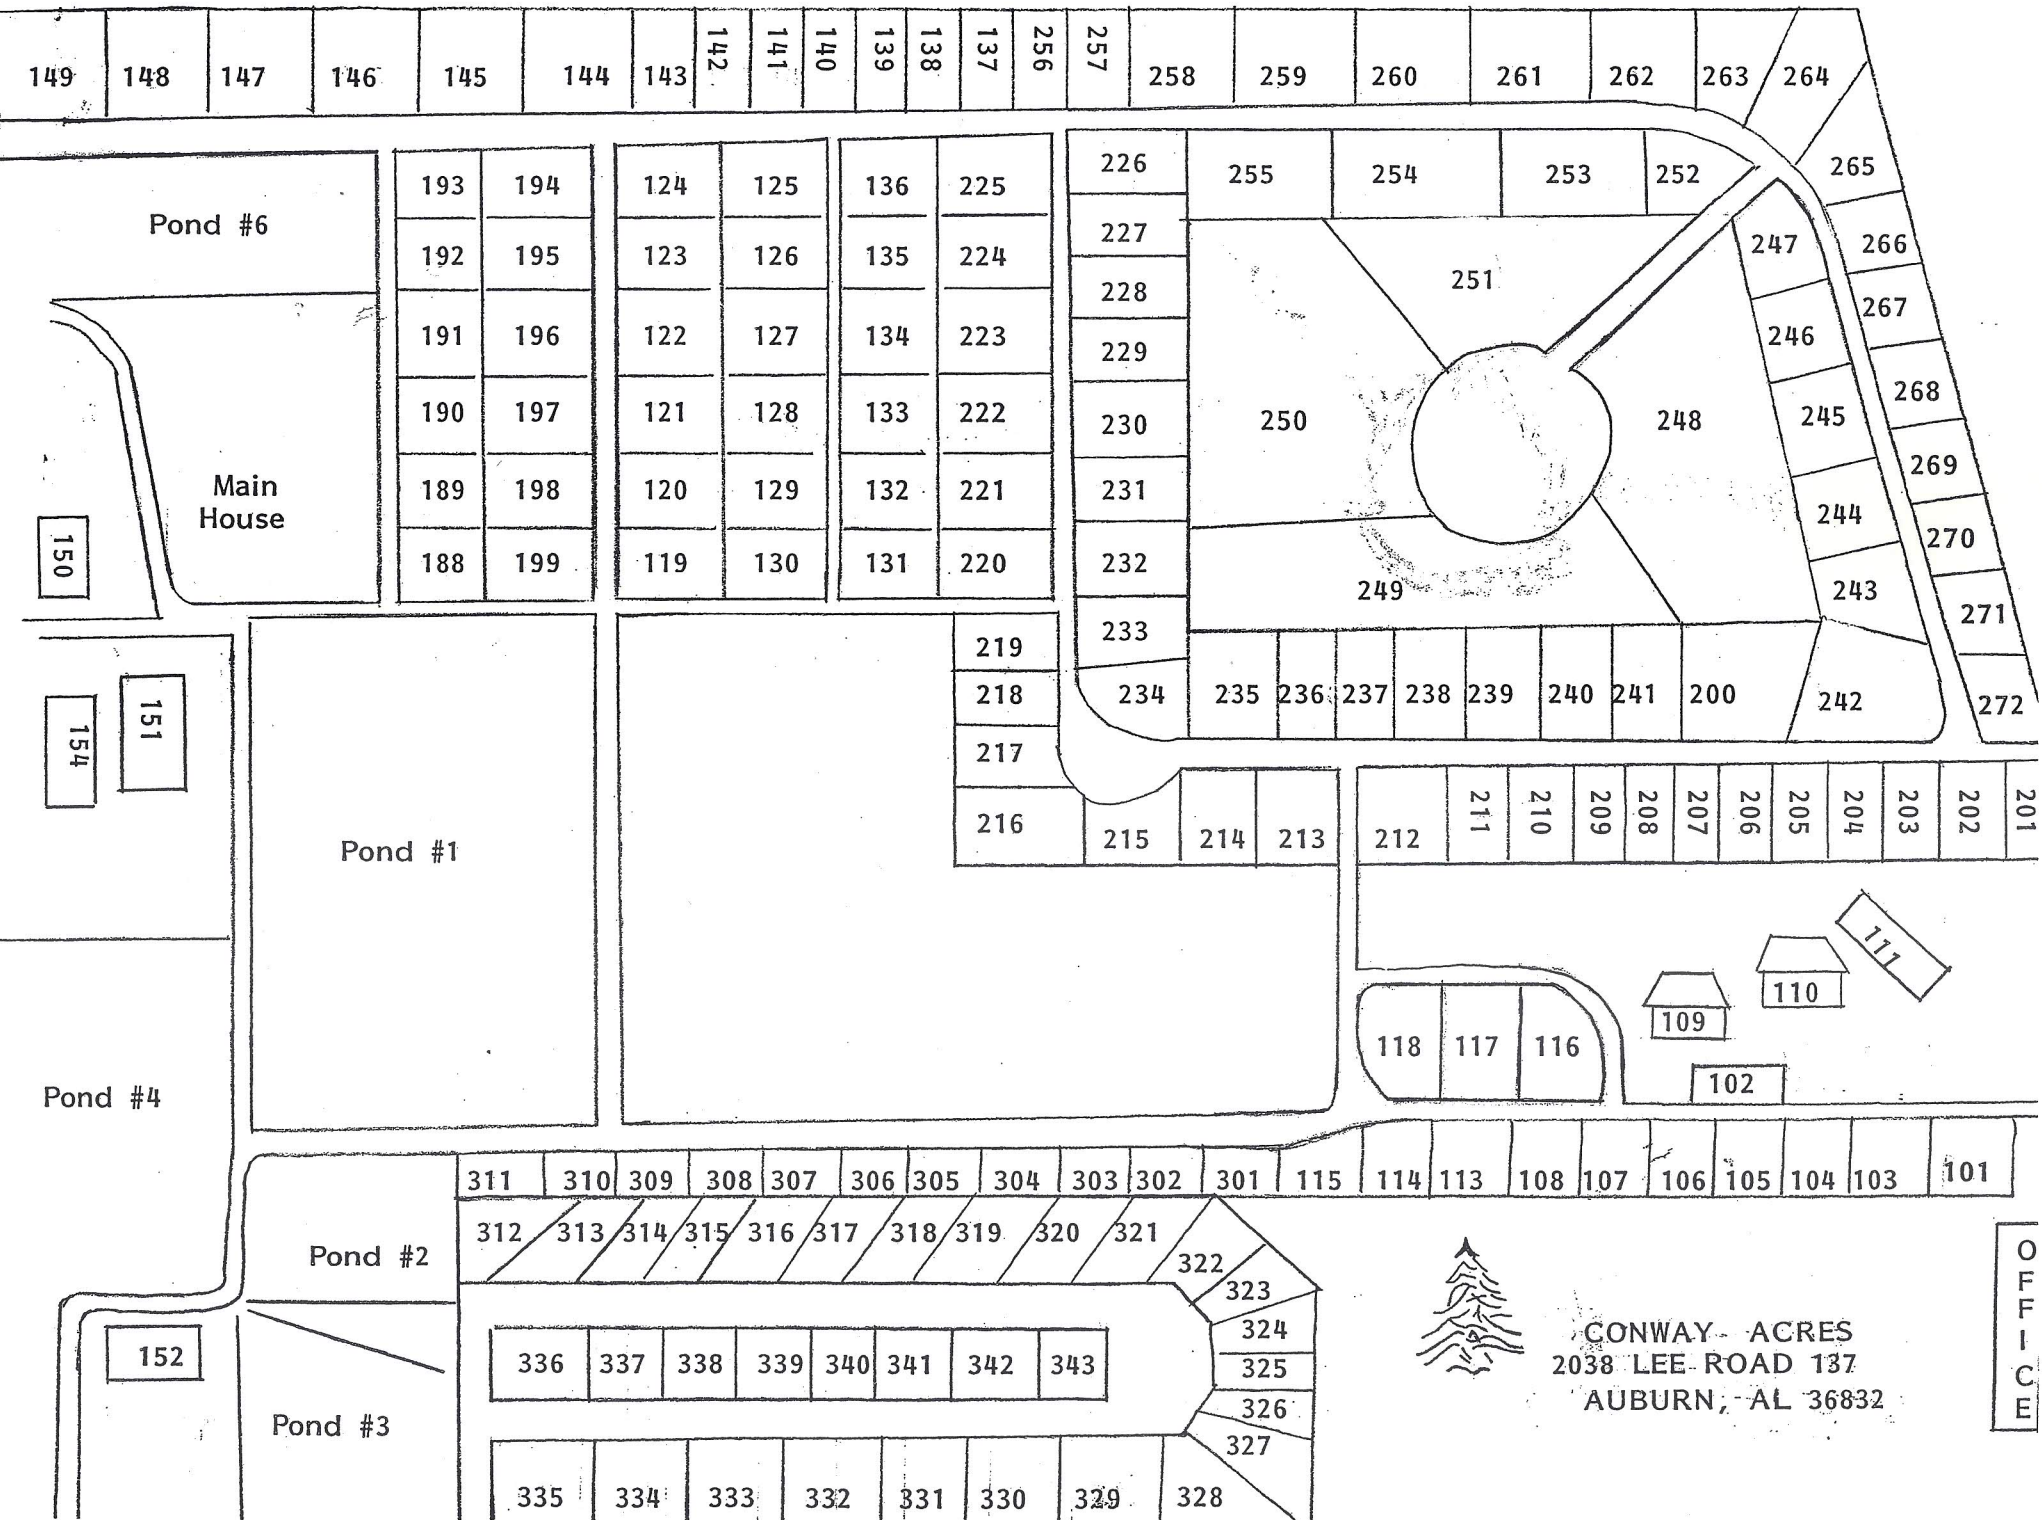

NEW PARK

CONWAY- ACRES  
 2038 LEE ROAD 137  
 AUBURN, AL 36832

OFFICE