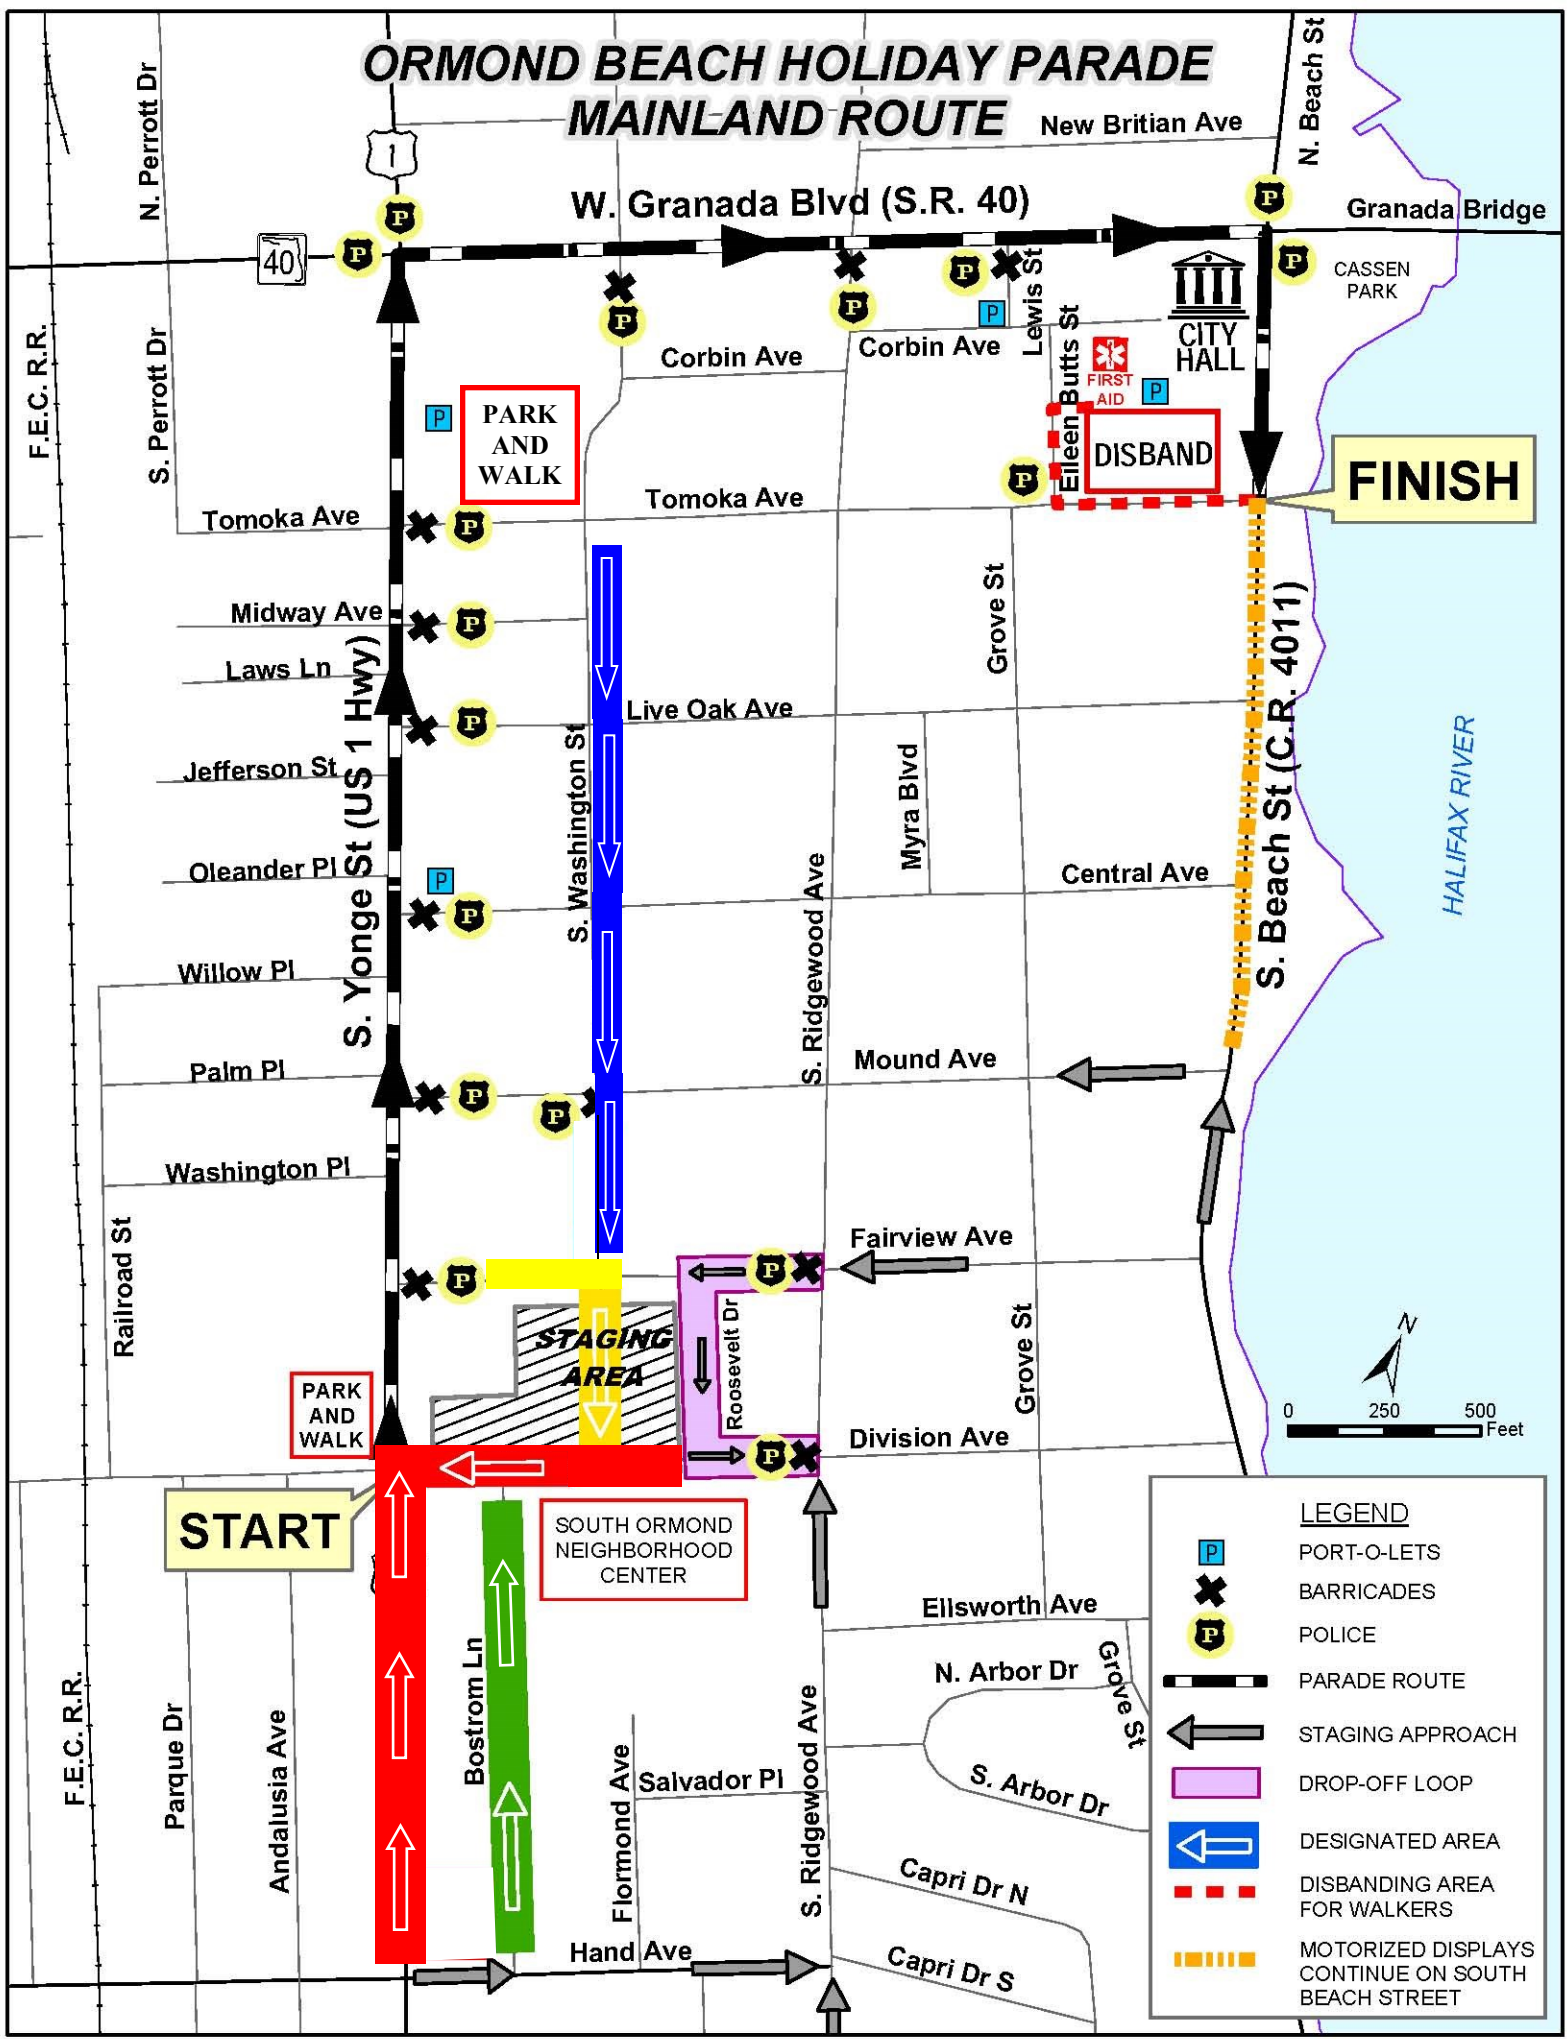

ORMOND BEACH HOLIDAY PARADE MAINLAND ROUTE

FINISH

START

SOUTH ORMOND NEIGHBORHOOD CENTER

LEGEND	
	PORT-O-LETS
	BARRICADES
	POLICE
	PARADE ROUTE
	STAGING APPROACH
	DROP-OFF LOOP
	DESIGNATED AREA
	DISBANDING AREA FOR WALKERS
	MOTORIZED DISPLAYS CONTINUE ON SOUTH BEACH STREET