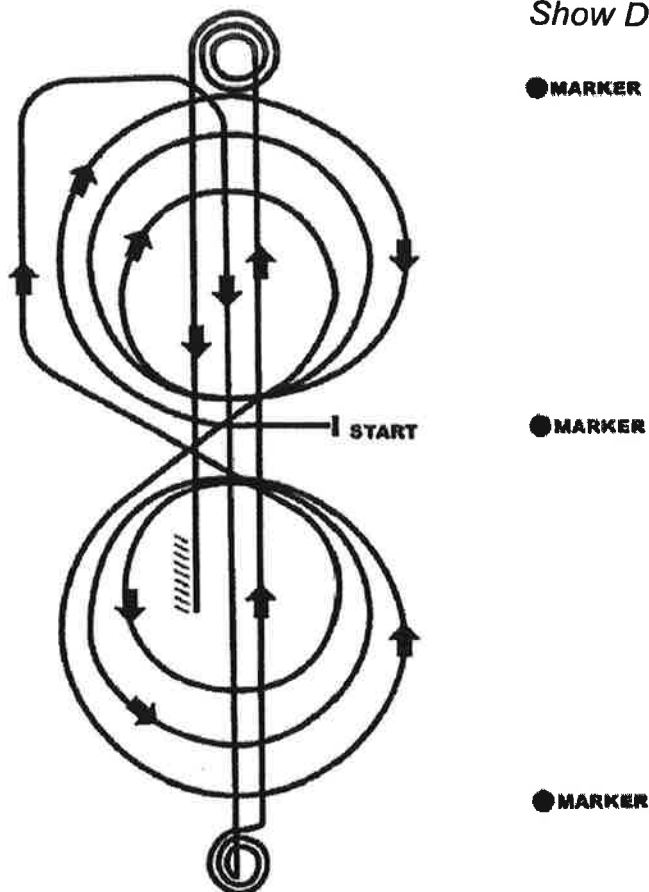

Arkansas ApHC Show

Show Date: 05-04-2019

RANCH REINING PATTERN 3

Mandatory Marker along Fence or Wall: The judge shall indicate with markers on arena fence or wall the center of pattern. Judge shall also place markers on fence or wall at least 50' from each end of the arena.

Ride pattern as follows: Trot to center of arena and stop or walk before departure. Start pattern facing toward judge.

1. Beginning on right lead, complete three circles to the right - the first two large and fast; the third one small and slow. Change leads at center of arena.
2. Complete three circles to the left - the first two large and fast; the third one small and slow. Change leads at center of arena.
3. Begin a large circle to the right, but do not close this circle. Run down center of arena, past the end marker, and do a sliding stop.
4. Complete 3 1/2 spins to the right.
5. Run up center of arena to the opposite end, past the end marker, do a sliding stop.
6. Complete 3 1/2 spins to the left.
7. Run back to the middle of the arena, past the center marker, and do a sliding stop. Back up at least 10 feet. Hesitate to show completion of pattern.