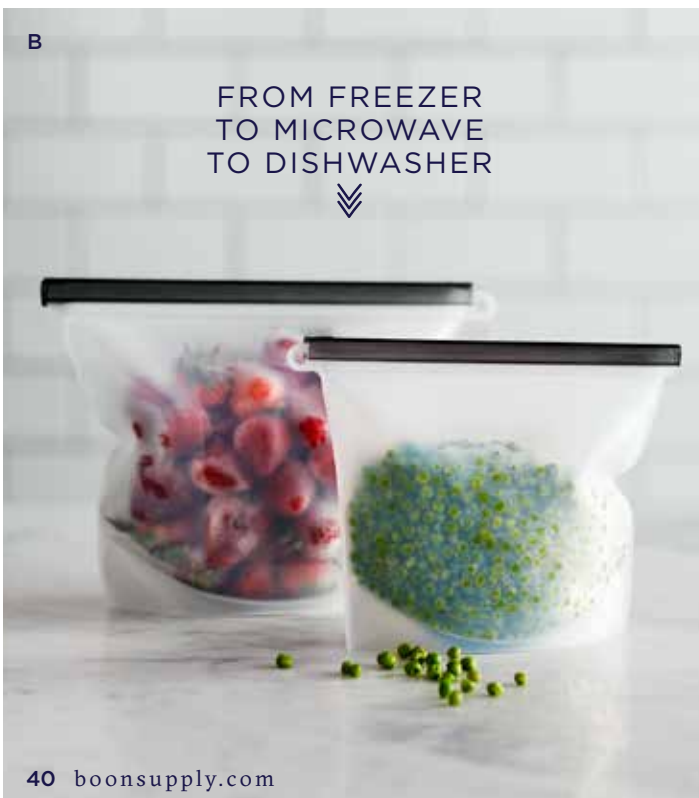

Taco Soup

— SHOP ONLINE —
boonsupply.com
for all this and more!

Waste-free kitchen

Keep it green with products that minimize the waste.

- A. REUSABLE SILICONE FREEZER BAGS** Set of 2 Clear/Gray. BPA/BPS-free. Leak proof closure. Freezer, microwave, and dishwasher safe. Small 7"H x 8.5"W x 3"D; Large 8"H x 10"W x 3.25"D **\$21**
- B. REUSABLE ZIP STORAGE BAGS** Set of 2 Clear/Mint. Made of PEVA. BPA-free. 1/2 gallon; 1 gallon **\$22**
- C. REUSABLE BAG DRYING STAND** Made of bamboo and pine. Six drying posts. 11"H x 10"D **\$18**

- D. REUSABLE SILICONE LIDS** Set of 6 Clear. BPA/BPS-free. Fits 2.5"-9" diameter bowls. Dishwasher, oven, microwave, and freezer safe. Sizes: 2.5", 3.75", 4.5", 5.5", 6.25", and 7.75" in diameter **\$17**
- E. COMPOST BIN** White. Made of steel with plastic inner bucket. 7.5" diameter x 8"H **\$28**
- F. FOOD HUGGY SET** Set of 4 Multi-colored. Silicone. Use directly on food or containers. Stretches to fit. 2.5"-5.5" in diameter **\$15**