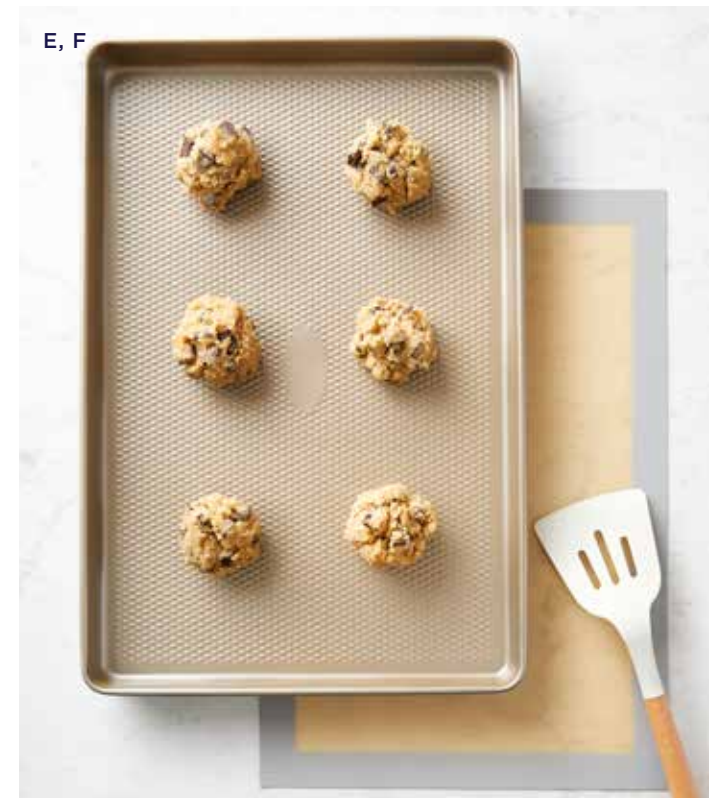

Rich, delicious chocolate chunks

melt into ooey-goey goodness.

A

A. CHOCOLATE CHUNK COOKIE MIX Loaded with big chunks of semi-sweet chocolate. Makes 3 dozen. Made in the USA in a peanut free facility. Contains wheat, milk and soy. **$16**

B. SNICKERDOODLE COOKIE MIX Soft and delicious. Makes 3 dozen. Made in the USA in a peanut free facility. Contains wheat and soy. **$14**

C. COOKIE CUTTER SET Set of 5 with Pouch Coated stainless steel. Includes star, gingerbread man, tree, angel, and snowflake. Dishwasher safe. 3.25" to 4" diameter. **$15**

D. MEYER LEMON POUND CAKE MIX Moist, buttery, and bursting with the bright flavor of citrus. Includes glaze. Serves 10-12. Made in the USA in a peanut free facility. Contains wheat. **$16**

E. GOLD TONE LARGE BAKING SHEET Non-stick gold tone textured carbon steel. 17"L x 11.5"W x 1"H **$24**

F. NON-STICK SILICONE BAKING SHEET 16.5"L x 11.25"W **$18**

G. GOLD TONE MINI CAKE PAN Non-stick gold tone carbon steel 14"L x 10.5"W x 1.75" deep **$22**

SAVOR THE FRESH TANG OF CITRUS IN EVERY SLICE.

D

B

C

E, F

G