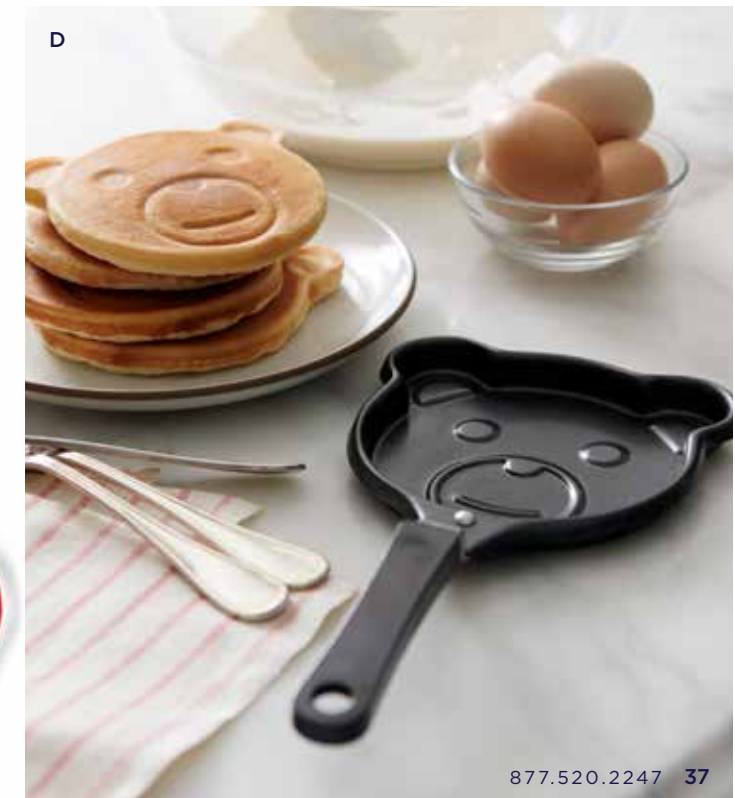

OUR COUNTRY STYLE
PANCAKES ARE A BREEZE
TO MAKE—MEANING
THE KIDS CAN HELP, TOO

A

Batter up

Light, fluffy, and ready in minutes, our pancakes are the game-time weekend decision that always delights the crowd—especially with smiley-face emojis.

- **A. COUNTRY STYLE PANCAKE MIX**
  Light and fluffy. Makes 12. Made in the USA in a peanut free facility. Contains wheat. **$12**
- **B. EMOJI PANCAKE PAN** Heavy duty non-stick carbon steel. Seven emoji faces. 18.5"L x 10.5"W x .75"D **$36**
- **C. MOMMY AND ME FOUTA APRONS** Red. 100% cotton. Adult **$24**; Child **$18**
- **D. TEDDY BEAR PANCAKE PAN** Made of non-stick carbon steel. 10"L x 5"W x 1"D **$15**

B

ADJUSTS
TO FIT
MOST
SIZES >>>

C

D