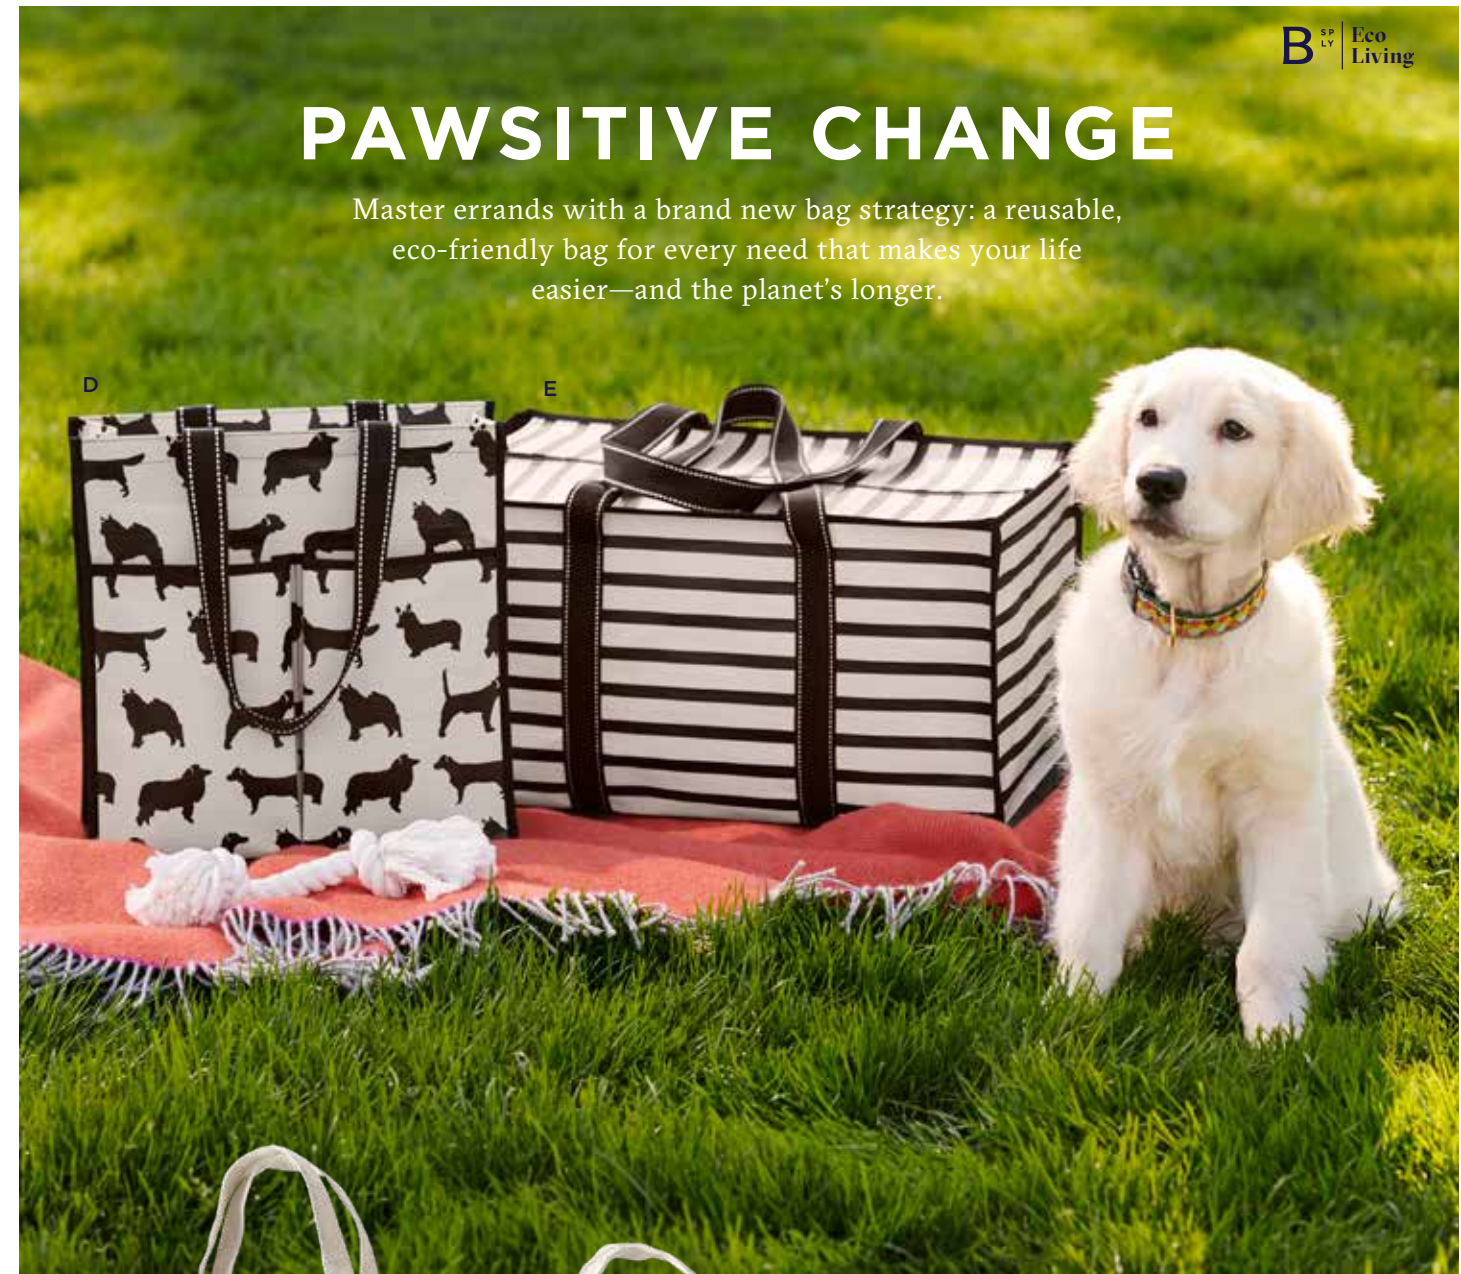

PAWSITIVE CHANGE

Master errands with a brand new bag strategy: a reusable, eco-friendly bag for every need that makes your life easier—and the planet's longer.

- **A. GROCERY/MARKET BAGS Set of 2** Black Stripe/Black Leaf. Recycled polywoven plastic. Woven handles with 6.5" drop; 10" drop. 18"H x 14"W x 9"D; 14"H x 14"W x 7"D **$21** 🌿
- **B. MULTI POCKET ZIP TOTE** Army Green Gingham. Recycled polywoven plastic. Zip closure. Woven handles with 10" drop. 14.5"H x 14.5"W x 5"D **$22** 🌿
- **C. GROCERY STORE BAGS Set of 2** Army Green Gingham/Stripe. Recycled polywoven plastic. Woven handles with 6.5" drop. 18"H x 14"W x 9"D **$22** 🌿
- **D. MULTI POCKET ZIP TOTE** Black Dogs. Recycled polywoven plastic. Zip closure. Woven handles with 10" drop. 14.5"H x 14.5"W x 5"D **$22** 🌿

- **E. LARGE UTILITY ZIP TOTE** Black Stripe. Recycled polywoven plastic. Zip closure. Reinforced sides. Woven handle with 13" drop. 22"L x 12"W x 11.5"H **$32** 🌿
- **F. CANVAS RESCUE TOTE** Designed by Hello!Lucky. Cotton canvas. Woven handles with 11" drop. 17.5"H x 15.5"W Dog; Cat **$18**

Made from
80% POST CONSUMER RECYCLED MATERIAL