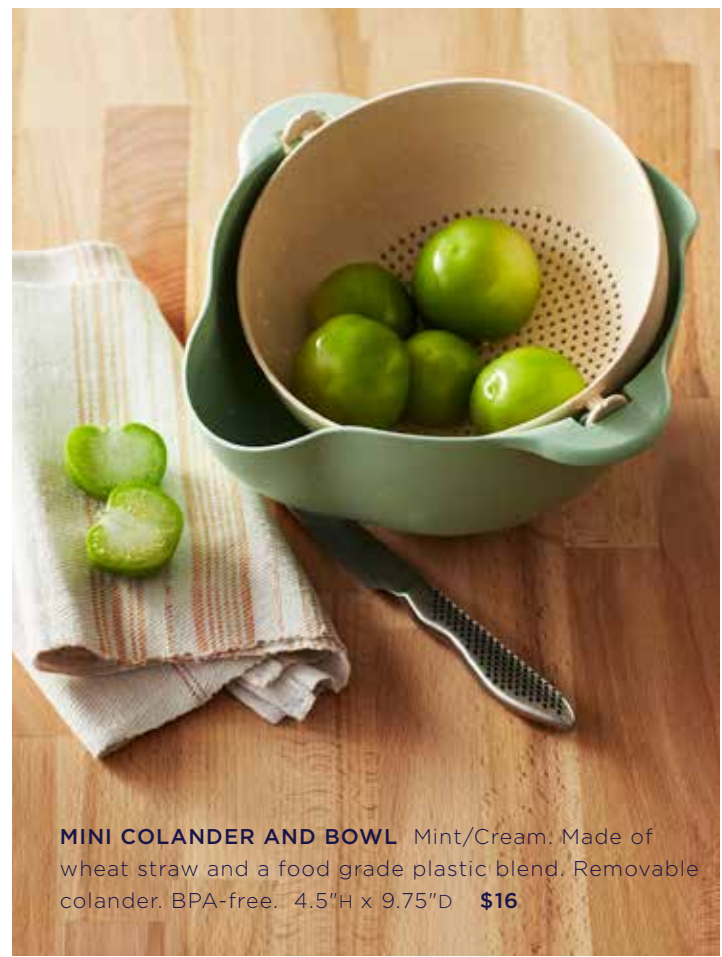

KEEP IT LIGHT,
KEEP IT FRESH

— SHOP ONLINE —
boonsupply.com
for all this and more!

MAKE VEGGIE NOODLES OUT OF ZUCCHINI, SWEET POTATO, SQUASH, CUCUMBER AND MORE.

« SET OF 5 WITH SNAP TIGHT LIDS