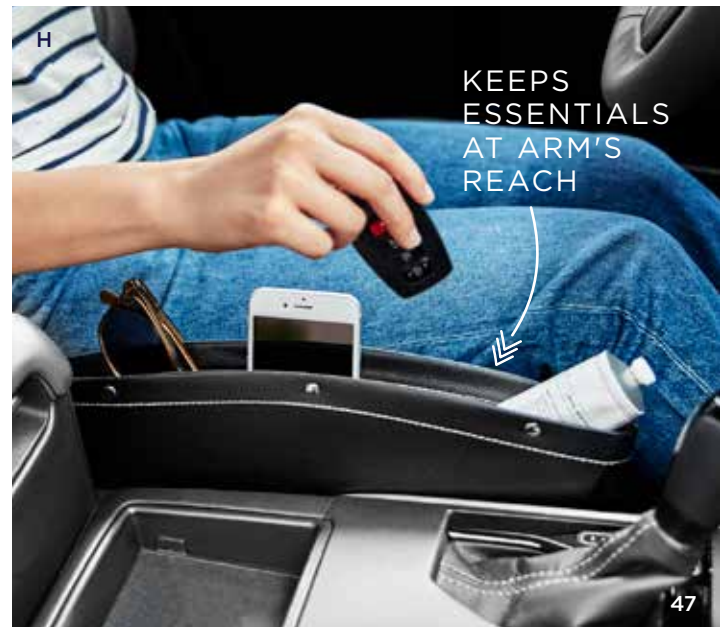

ORGANIZE AT HOME...

A

B

C

STORAGE FOR EVERY SEASON

D

UNDER BED OR IN-CLOSET STORAGE

- **A. LAUNDRY TOTE** Sturdy poly canvas with aluminum and dense foam handles. Collapsible. 28"H x 15"D Navy; Gray **$29**
- **B. BROOM AND DUST PAN** Yellow. Coated steel. 13"L x 8.75"W **$28**
- **C. FOLDABLE LARGE ZIP STORAGE TOTE** Beige Tweed. Polywoven plastic. Clear window. Folds flat when not in use. 19.5"H x 19.5"W x 14"D **$19**
- **D. FOLDABLE UNDERBED ZIP STORAGE** Beige Tweed. Polywoven plastic. Clear window. Folds flat when not in use. 8"H x 28"W x 18"D **$19**

E

ADJUSTABLE STRAP WITH HOOK AND LOOP CLOSURE

F

G

H

KEEPS ESSENTIALS AT ARM'S REACH

- **E. CAR TRASH BIN** Black/Gray. Polywoven plastic. Velcro closure. Woven handles with plastic clasp. 10.5"H x 9"W x 7"D **$14**
- **F. CAR VENT PHONE HOLDER** Gray. Fits any size smartphone. **$19**
- **G. FOLDABLE DOUBLE STORAGE BIN** Black/Gray. Polywoven plastic. 26"W x 13"D x 13"H **$29**
- **H. CATCH ALL CADDY** Black. Made of reinforced vegan leather. 14"L x 12.5"D x 4.5"H **$19**

Made from 80% POST CONSUMER RECYCLED MATERIAL