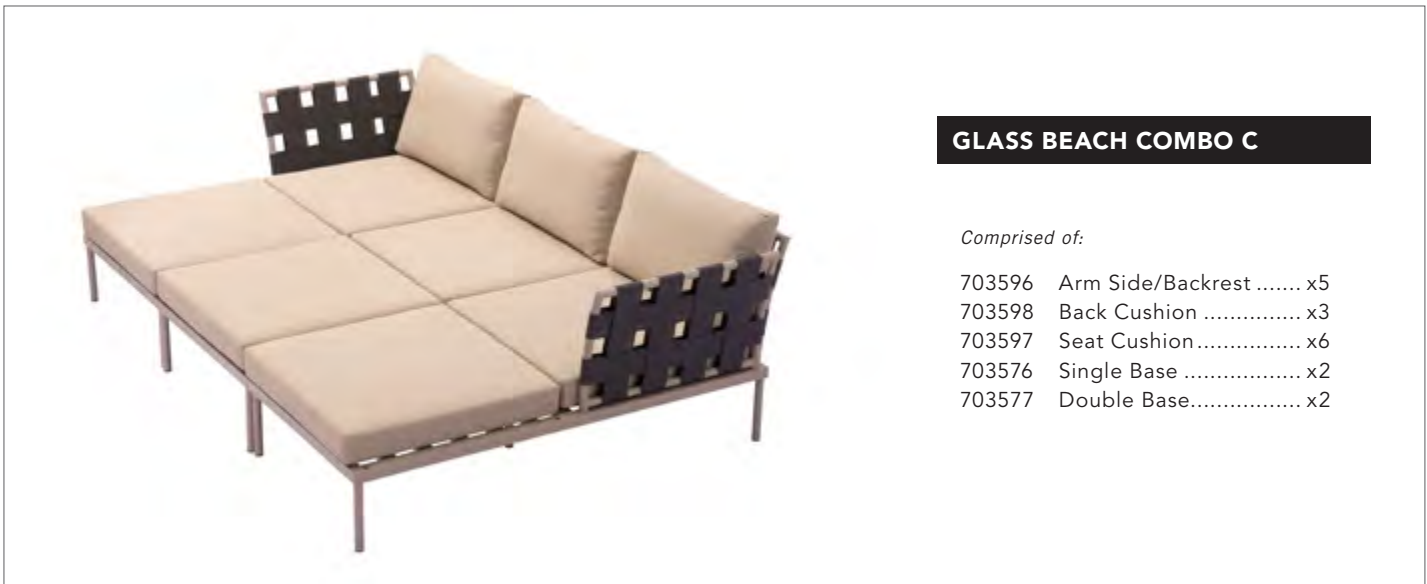

GLASS BEACH COMBO C

Comprised of:

- 703596 Arm Side/Backrest x5
- 703598 Back Cushion x3
- 703597 Seat Cushion x6
- 703576 Single Base x2
- 703577 Double Base..... x2