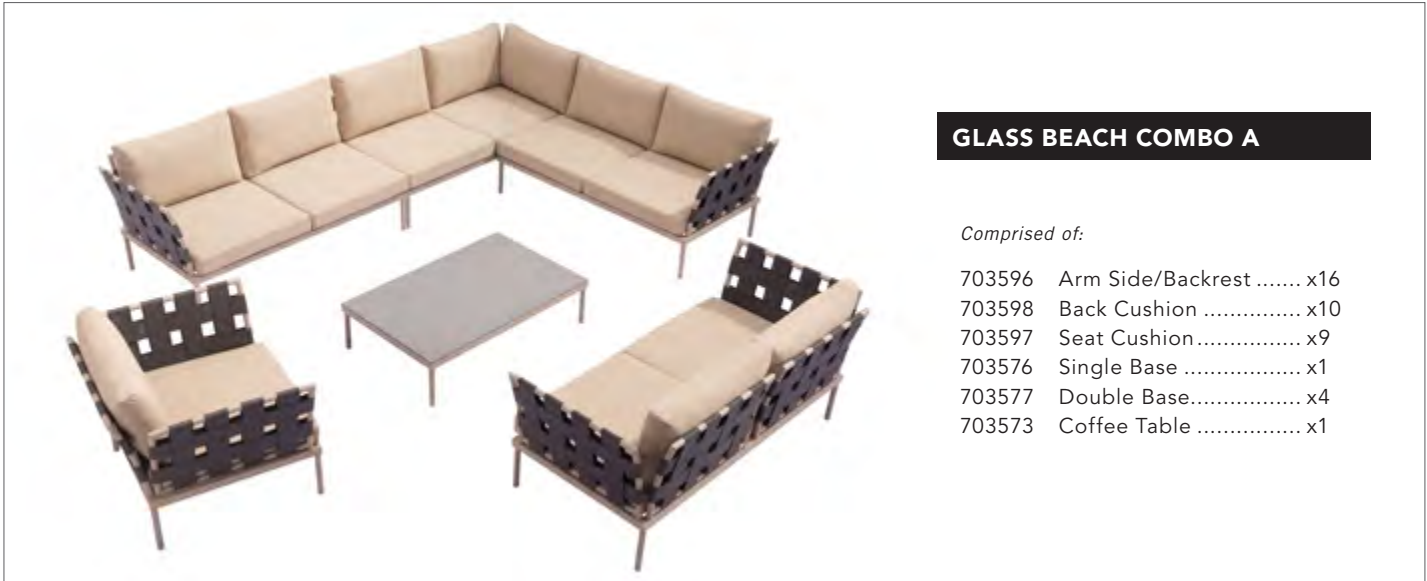

703573 Taupe & Granite

Granite Coated Tempered Glass & Powder Coated Aluminum
w 47 d 29.5 h 11.7

RETAIL CAD \$ 773

/ Outdoor Sectional, Side, Coffee Tables

MP 1 CPI 1

Granite Coated Tempered Glass

GLASS BEACH COMBO A