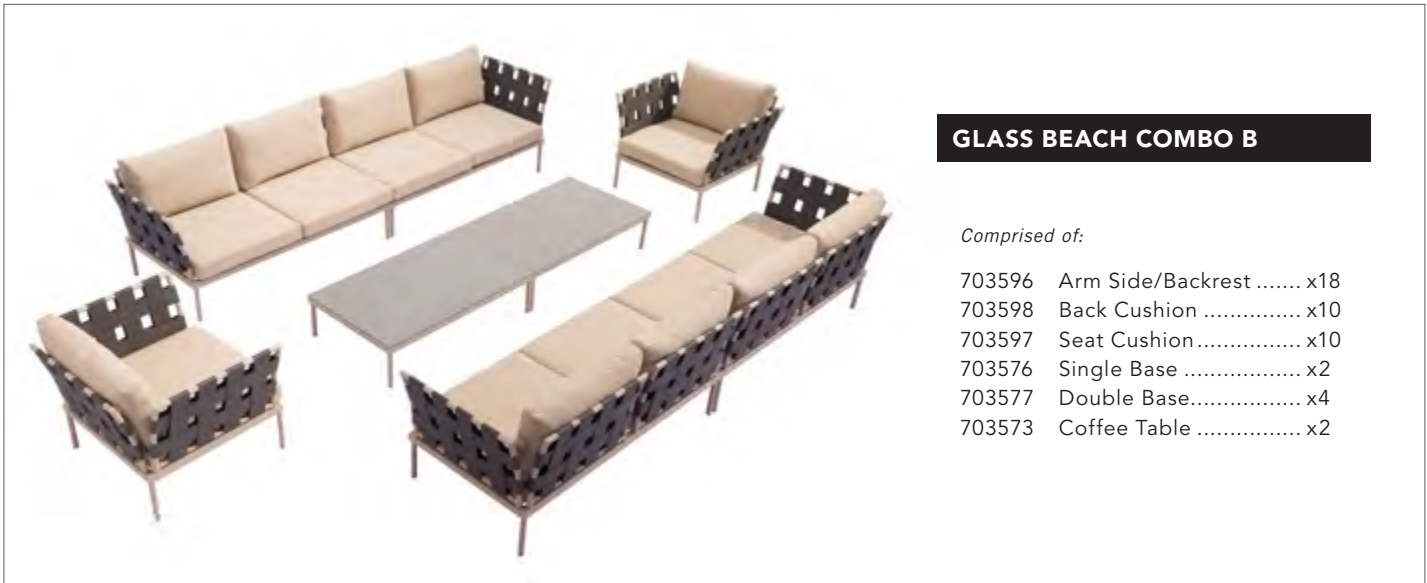

GLASS BEACH COMBO B

Comprised of:

- 703596 Arm Side/Backrest x18
- 703598 Back Cushion x10
- 703597 Seat Cushion x10
- 703576 Single Base x2
- 703577 Double Base..... x4
- 703573 Coffee Table x2