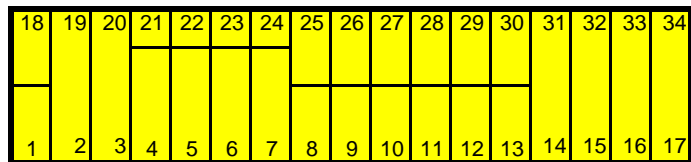

GRANT STREET

QUARRY PARK DRIVE

1415 Quarry Park Drive, De Pere

E
N
T
R
A
N
C
E

10x25"s
G

Building A -- All units are 10x20

Building B- - All units are 10x20

ALL BUILDINGS ARE COMPLETED NOW & READY TO RENT!