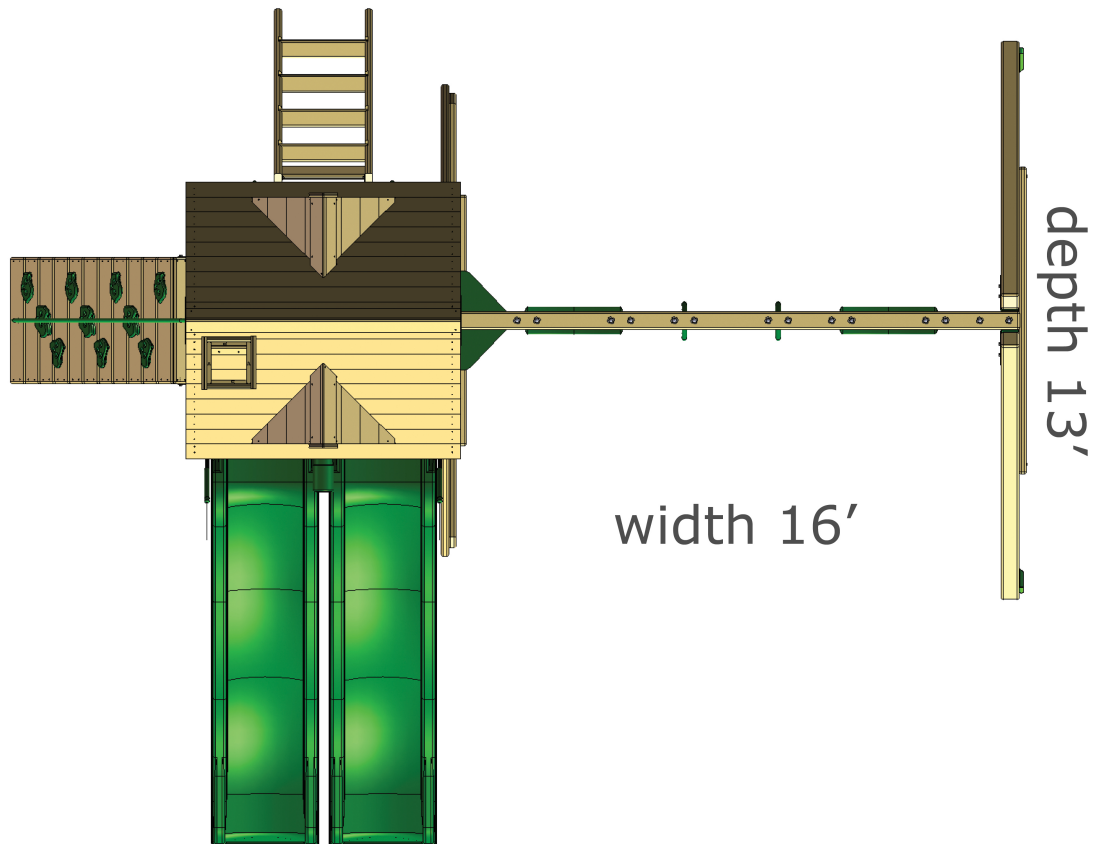

RECREATIONAL INDUSTRIES

Features:

Dimensions: 16'W x 13'D x 10'H

Wiki Wave Slide (2)

Rock Wall with Climbing Rope

Safe Entry Ladder w/Flat Wooden Steps

Belt Swings - 2

Trapeze Bar w/Rings

Built-In Sand Box

Steering Wheel & Flag Kit

Safety Handles

Tic-Tac-Toe Panel

Telescope

T&G Wood Roof: Sunburst & Dormers

4x4 Solid Wood Framing

4x6 3-Position Swing Beam

Patented One-Piece A-Frame Bracket

Available in Cedar with a Amber Finish

Upper Deck Working Windows & Shutters

Chimney on Roof

Gorilla Playset: Double Down

DIMENSIONS

height 10'

Included with Playset: