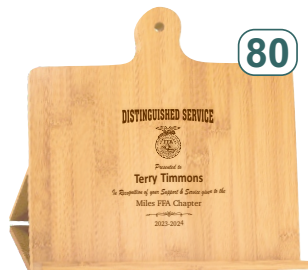

Tan Leatherette Manicure Set
\$15.95

74

Wood Pen Case w/wood Pen
\$18.95
add \$5.00 to engrave Pen

75

Blue Leatherette Mouse Pad
\$14.95

76

20oz Blue Stainless Steel Travel Tumbler w/Handle
\$29.85

77

22oz Blue Stainless Steel Skinny Tumbler
\$26.85

78

9x12 Portfolio w/Notepad
Gray Canvas/Rustic Leatherette
\$27.95

79

7x9 Portfolio w/Notepad
Gray Canvas/Rustic Leatherette
\$21.50

80

10.25"x10.5" Bamboo Chef's Easel
\$29.50

81

Tan Leatherette ID Wallet & Key Chain
\$15.65

82

6.5" Black Leatherette Coin/Junk Tray
\$14.95

83

Tan Leatherette Card & Dice Set
\$24.95

84

18" Bamboo Grill Scraper
\$15.65