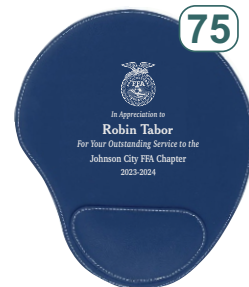

34

*Personalization on back of medal

2.5" - \$7.95
Medal w/Neck Ribbon

53

Black Garment Bag
\$32.95

60

Blue Power Bank & Wireless Charger includes USB Charging Cord
\$31.95

63

Black Backpack
\$31.00

64

Black Toiletry Bag
\$29.50

65

Black Duffel Bag
\$24.50

68

Heather Gray Fleece Blanket w/Patch
\$28.50

73

Tan Leatherette Manicure Set
\$15.95

74

Wood Pen Case w/wood Pen
\$18.95
add \$5.00 to engrave Pen

75

Blue Leatherette Mouse Pad
\$14.95

76

20oz Blue Stainless Steel Travel Tumbler w/Handle
\$29.85

77

22oz Blue Stainless Steel Skinny Tumbler
\$26.85

78

9x12 Portfolio w/Notepad
Gray Canvas/Rustic Leatherette
\$27.95

79

7x9 Portfolio w/Notepad
Gray Canvas/Rustic Leatherette
\$21.50

80

10.25"x10.5" Bamboo Chef's Easel
\$29.50