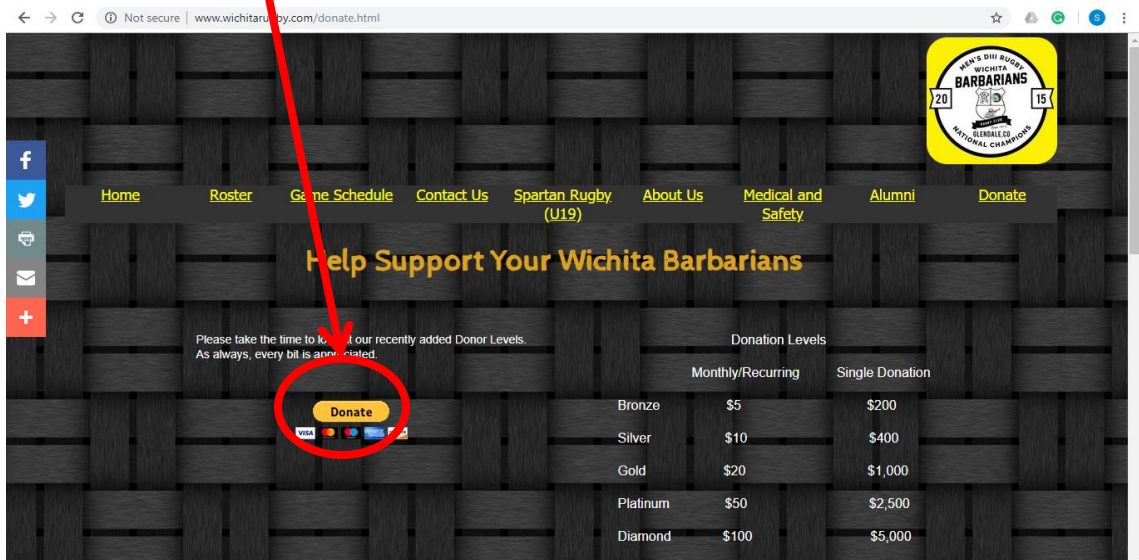

Wichita Rugby Foundation

Donation Button Guide

Step 1: Go to the Wichita Rugby website www.wichitarugby.com, and click on the “Donate” tab towards the top of the page

Step 2: Review the various donation levels, then click on the “Donate” button towards the lower left of that page