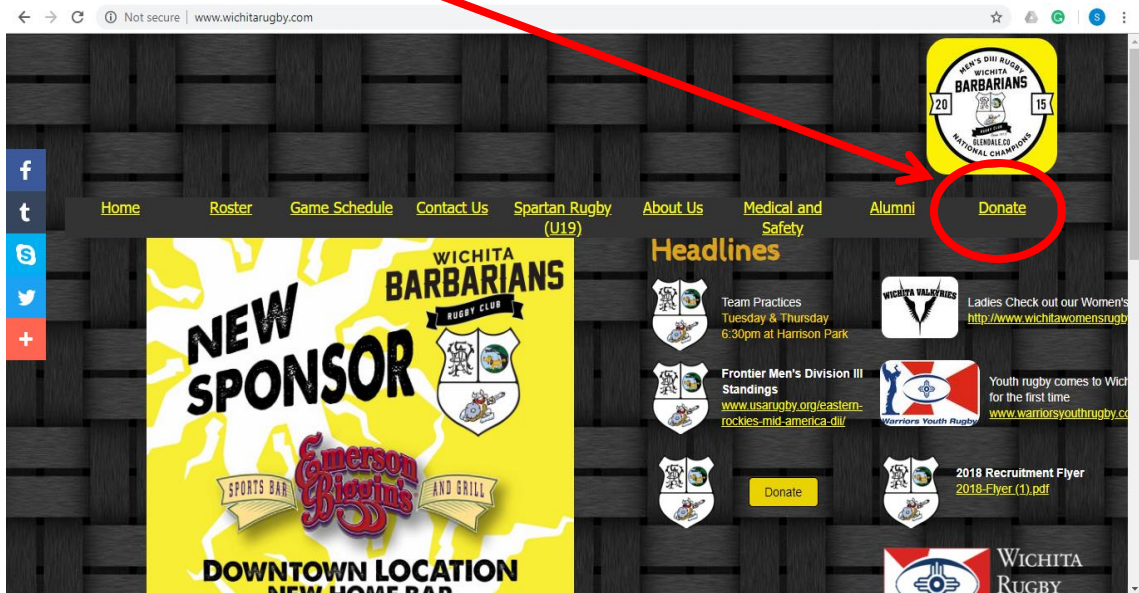

Wichita Rugby Foundation

Donation Button Guide

Step 1: Go to the Wichita Rugby website www.wichitarugby.com, and click on the “Donate” tab towards the top of the page

Step 2: Review the various donation levels, then click on the “Donate” button towards the lower left of that page