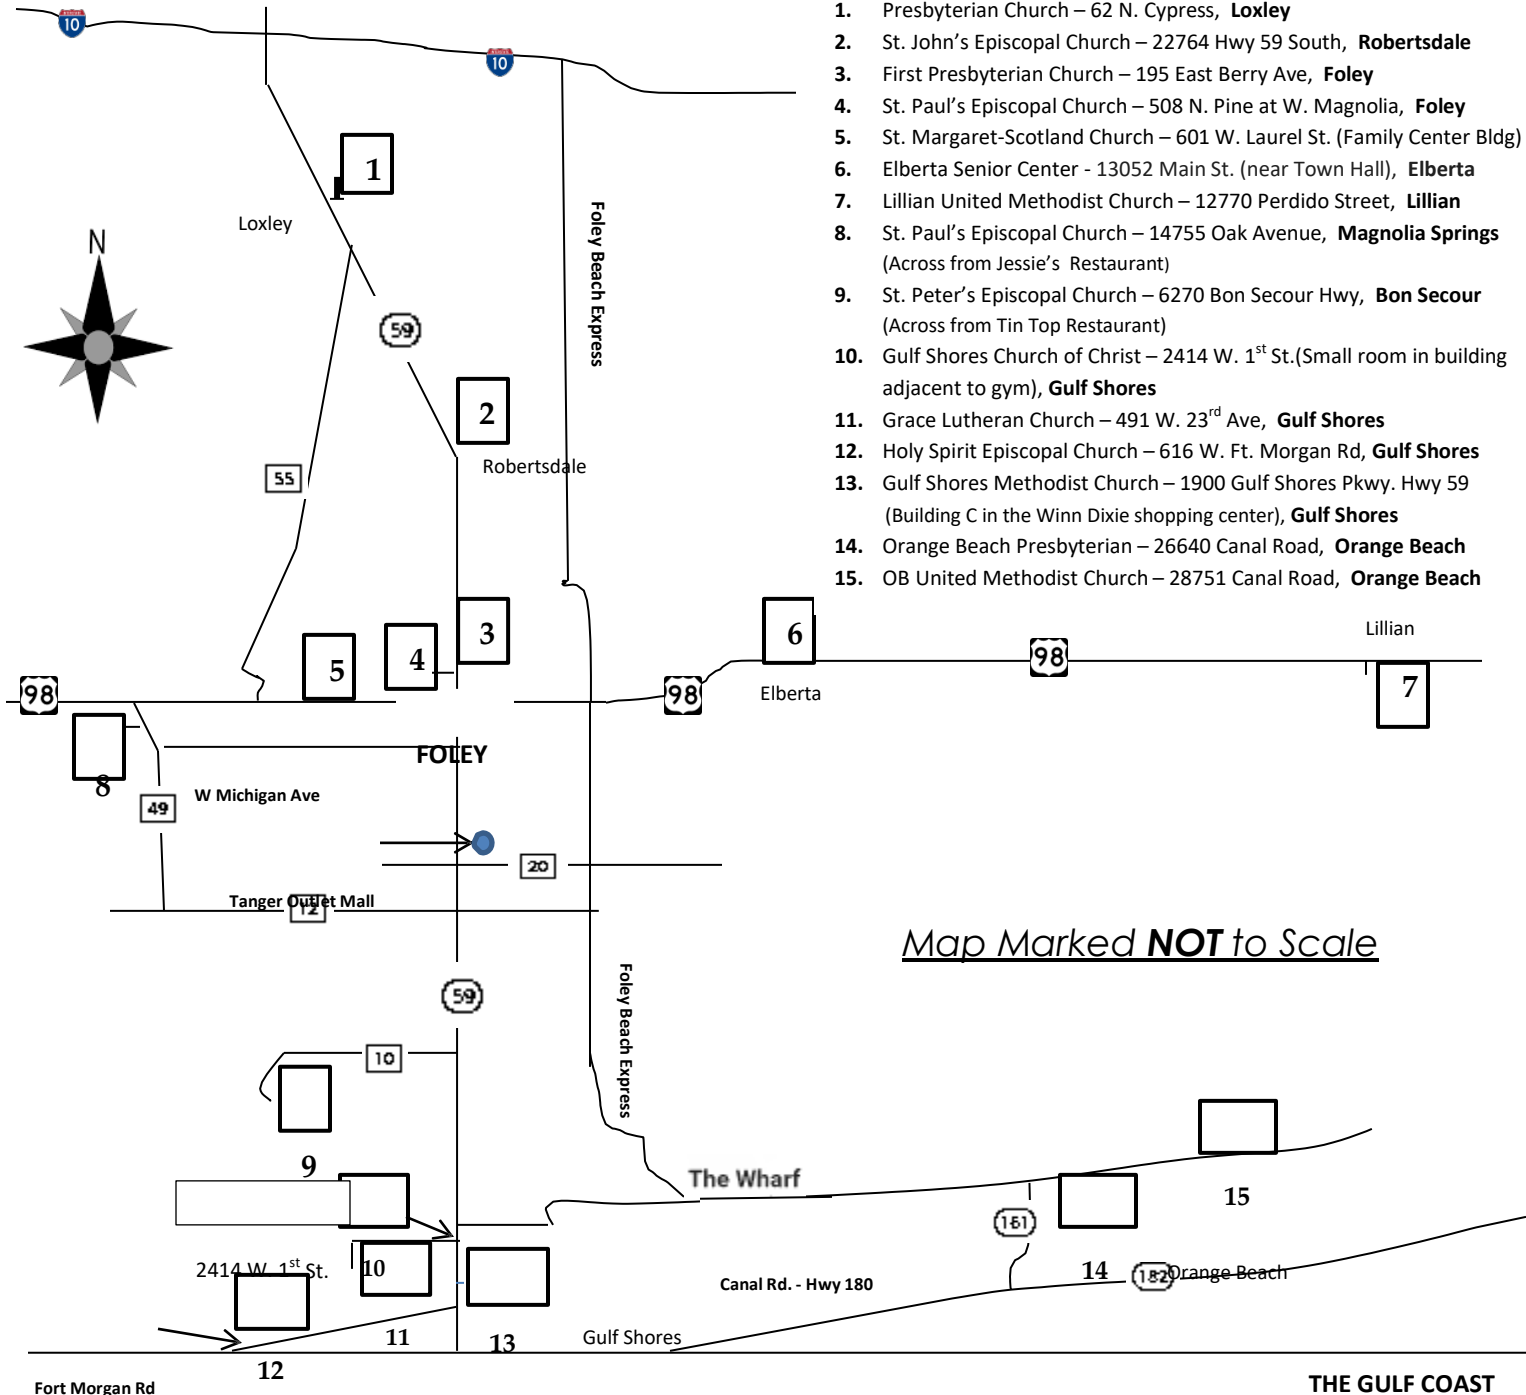

1. Presbyterian Church – 62 N. Cypress, **Loxley**
2. St. John’s Episcopal Church – 22764 Hwy 59 South, **Robertsdale**
3. First Presbyterian Church – 195 East Berry Ave, **Foley**
4. St. Paul’s Episcopal Church – 508 N. Pine at W. Magnolia, **Foley**
5. St. Margaret-Scotland Church – 601 W. Laurel St. (Family Center Bldg) **Foley**
6. Elberta Senior Center - 13052 Main St. (near Town Hall), **Elberta**
7. Lillian United Methodist Church – 12770 Perdido Street, **Lillian**
8. St. Paul’s Episcopal Church – 14755 Oak Avenue, **Magnolia Springs**
  (Across from Jessie’s Restaurant)
9. St. Peter’s Episcopal Church – 6270 Bon Secour Hwy, **Bon Secour**
  (Across from Tin Top Restaurant)
10. Gulf Shores Church of Christ – 2414 W. 1st St. (Small room in building adjacent to gym), **Gulf Shores**
11. Grace Lutheran Church – 491 W. 23rd Ave, **Gulf Shores**
12. Holy Spirit Episcopal Church – 616 W. Ft. Morgan Rd, **Gulf Shores**
13. Gulf Shores Methodist Church – 1900 Gulf Shores Pkwy. Hwy 59 (Building C in the Winn Dixie shopping center), **Gulf Shores**
14. Orange Beach Presbyterian – 26640 Canal Road, **Orange Beach**
15. OB United Methodist Church – 28751 Canal Road, **Orange Beach**

Map Marked **NOT** to Scale