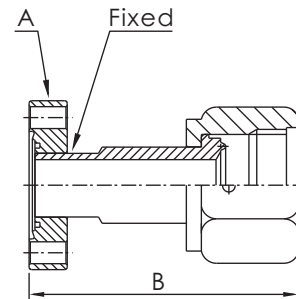

## CF FLANGES to MALE VCRES

\* CF Flange Material: SS 304L

\* VCR Material: SS 316L

Part Number	Size	A	B
AD-VCRM-CF133x025	CF1.33"(DN16)x¼"	CF1.33	36.30
AD-VCRM-CF133x038	CF1.33"(DN16)x⅜"	CF1.33	39.27
AD-VCRM-CF133x050	CF1.33"(DN16)x½"	CF1.33	39.27
AD-VCRM-CF275x025	CF2.75"(DN40)x¼"	CF2.75	38.61
AD-VCRM-CF275x038	CF2.75"(DN40)x⅜"	CF2.75	43.41
AD-VCRM-CF275x050	CF2.75"(DN40)x½"	CF2.75	43.41

## CF FLANGES to FEMALE VCRES

\* CF Flange Material: SS 304L

\* VCR Material: SS 316L

Part Number	Size	A	B
AD-VCRF-CF133x025	CF1.33"(DN16)x¼"	CF1.33	36.30
AD-VCRF-CF133x038	CF1.33"(DN16)x⅜"	CF1.33	39.27
AD-VCRF-CF133x050	CF1.33"(DN16)x½"	CF1.33	39.27
AD-VCRF-CF275x025	CF2.75"(DN40)x¼"	CF2.75	38.61
AD-VCRF-CF275x038	CF2.75"(DN40)x⅜"	CF2.75	43.41
AD-VCRF-CF275x050	CF2.75"(DN40)x½"	CF2.75	43.41