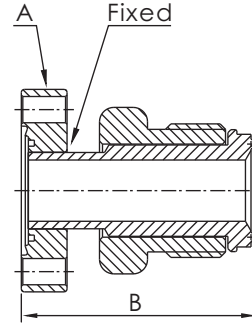

## CF FLANGES to MALE VCRES

\* CF Flange Material: SS 304L

\* VCR Material: SS 316L

Part Number	Size	A	B
AD-VCRM-CF133x025	CF1.33"(DN16)x¼"	CF1.33	36.30
AD-VCRM-CF133x038	CF1.33"(DN16)x⅜"	CF1.33	39.27
AD-VCRM-CF133x050	CF1.33"(DN16)x½"	CF1.33	39.27
AD-VCRM-CF275x025	CF2.75"(DN40)x¼"	CF2.75	38.61
AD-VCRM-CF275x038	CF2.75"(DN40)x⅜"	CF2.75	43.41
AD-VCRM-CF275x050	CF2.75"(DN40)x½"	CF2.75	43.41

## CF FLANGES to FEMALE VCRES

\* CF Flange Material: SS 304L

\* VCR Material: SS 316L

Part Number	Size	A	B
AD-VCRF-CF133x025	CF1.33"(DN16)x¼"	CF1.33	36.30
AD-VCRF-CF133x038	CF1.33"(DN16)x⅜"	CF1.33	39.27
AD-VCRF-CF133x050	CF1.33"(DN16)x½"	CF1.33	39.27
AD-VCRF-CF275x025	CF2.75"(DN40)x¼"	CF2.75	38.61
AD-VCRF-CF275x038	CF2.75"(DN40)x⅜"	CF2.75	43.41
AD-VCRF-CF275x050	CF2.75"(DN40)x½"	CF2.75	43.41