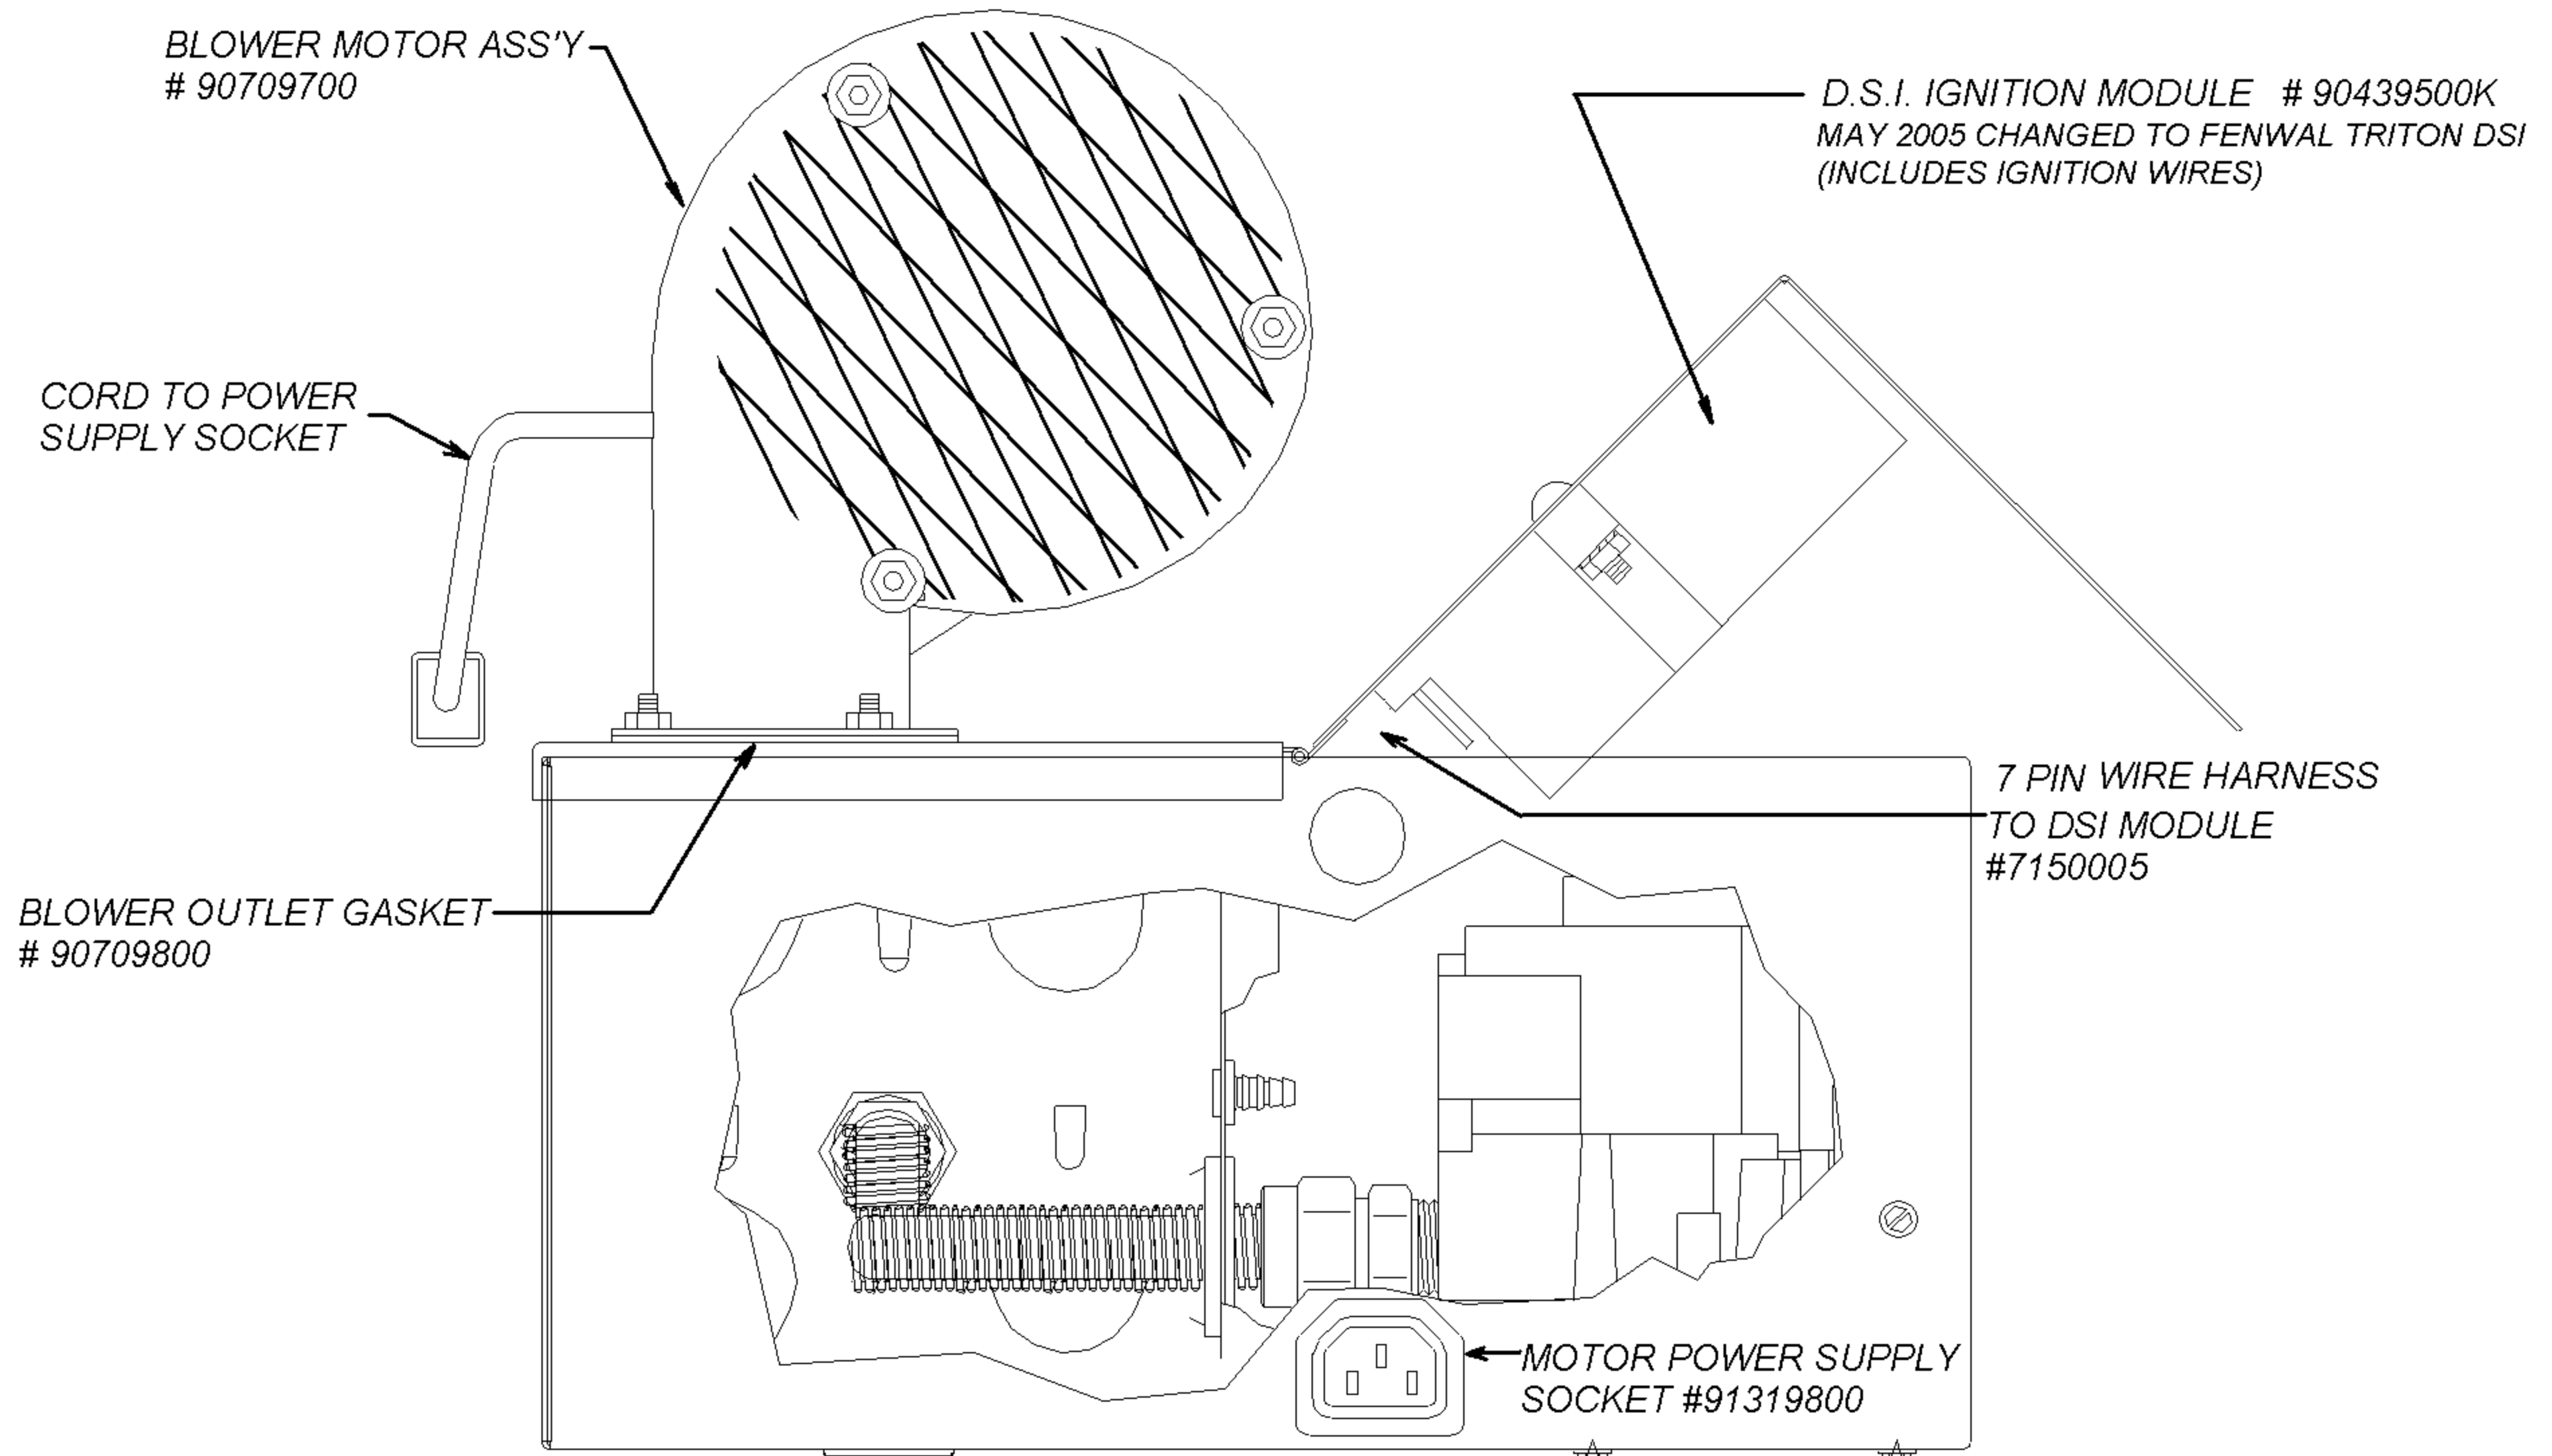

GordonRay® BH

REAR VIEW

TOP VIEW

PRESSURE SWITCH CHART

BTU	TODAY TO 12/00	PRIOR TO 12/00
BH-40	90439808K	90439807K
BH-60	90439805K	90439807K
BH-80	90439805K	90439803K
BH-100	90439805K	90439803K
BH-115	90439802K	N/A
BH-125	90439805K	90439803K
BH-140	90439802K	N/A
BH-150	90439803K	90439802K
BH-175	90439802K	90439802K
BH-200	90439801K	90439802K

ACCESSORIES PKG #7160000
(CONTAINS GASKET, NUTS, WASHERS
AND FRESH AIR ADAPTOR)