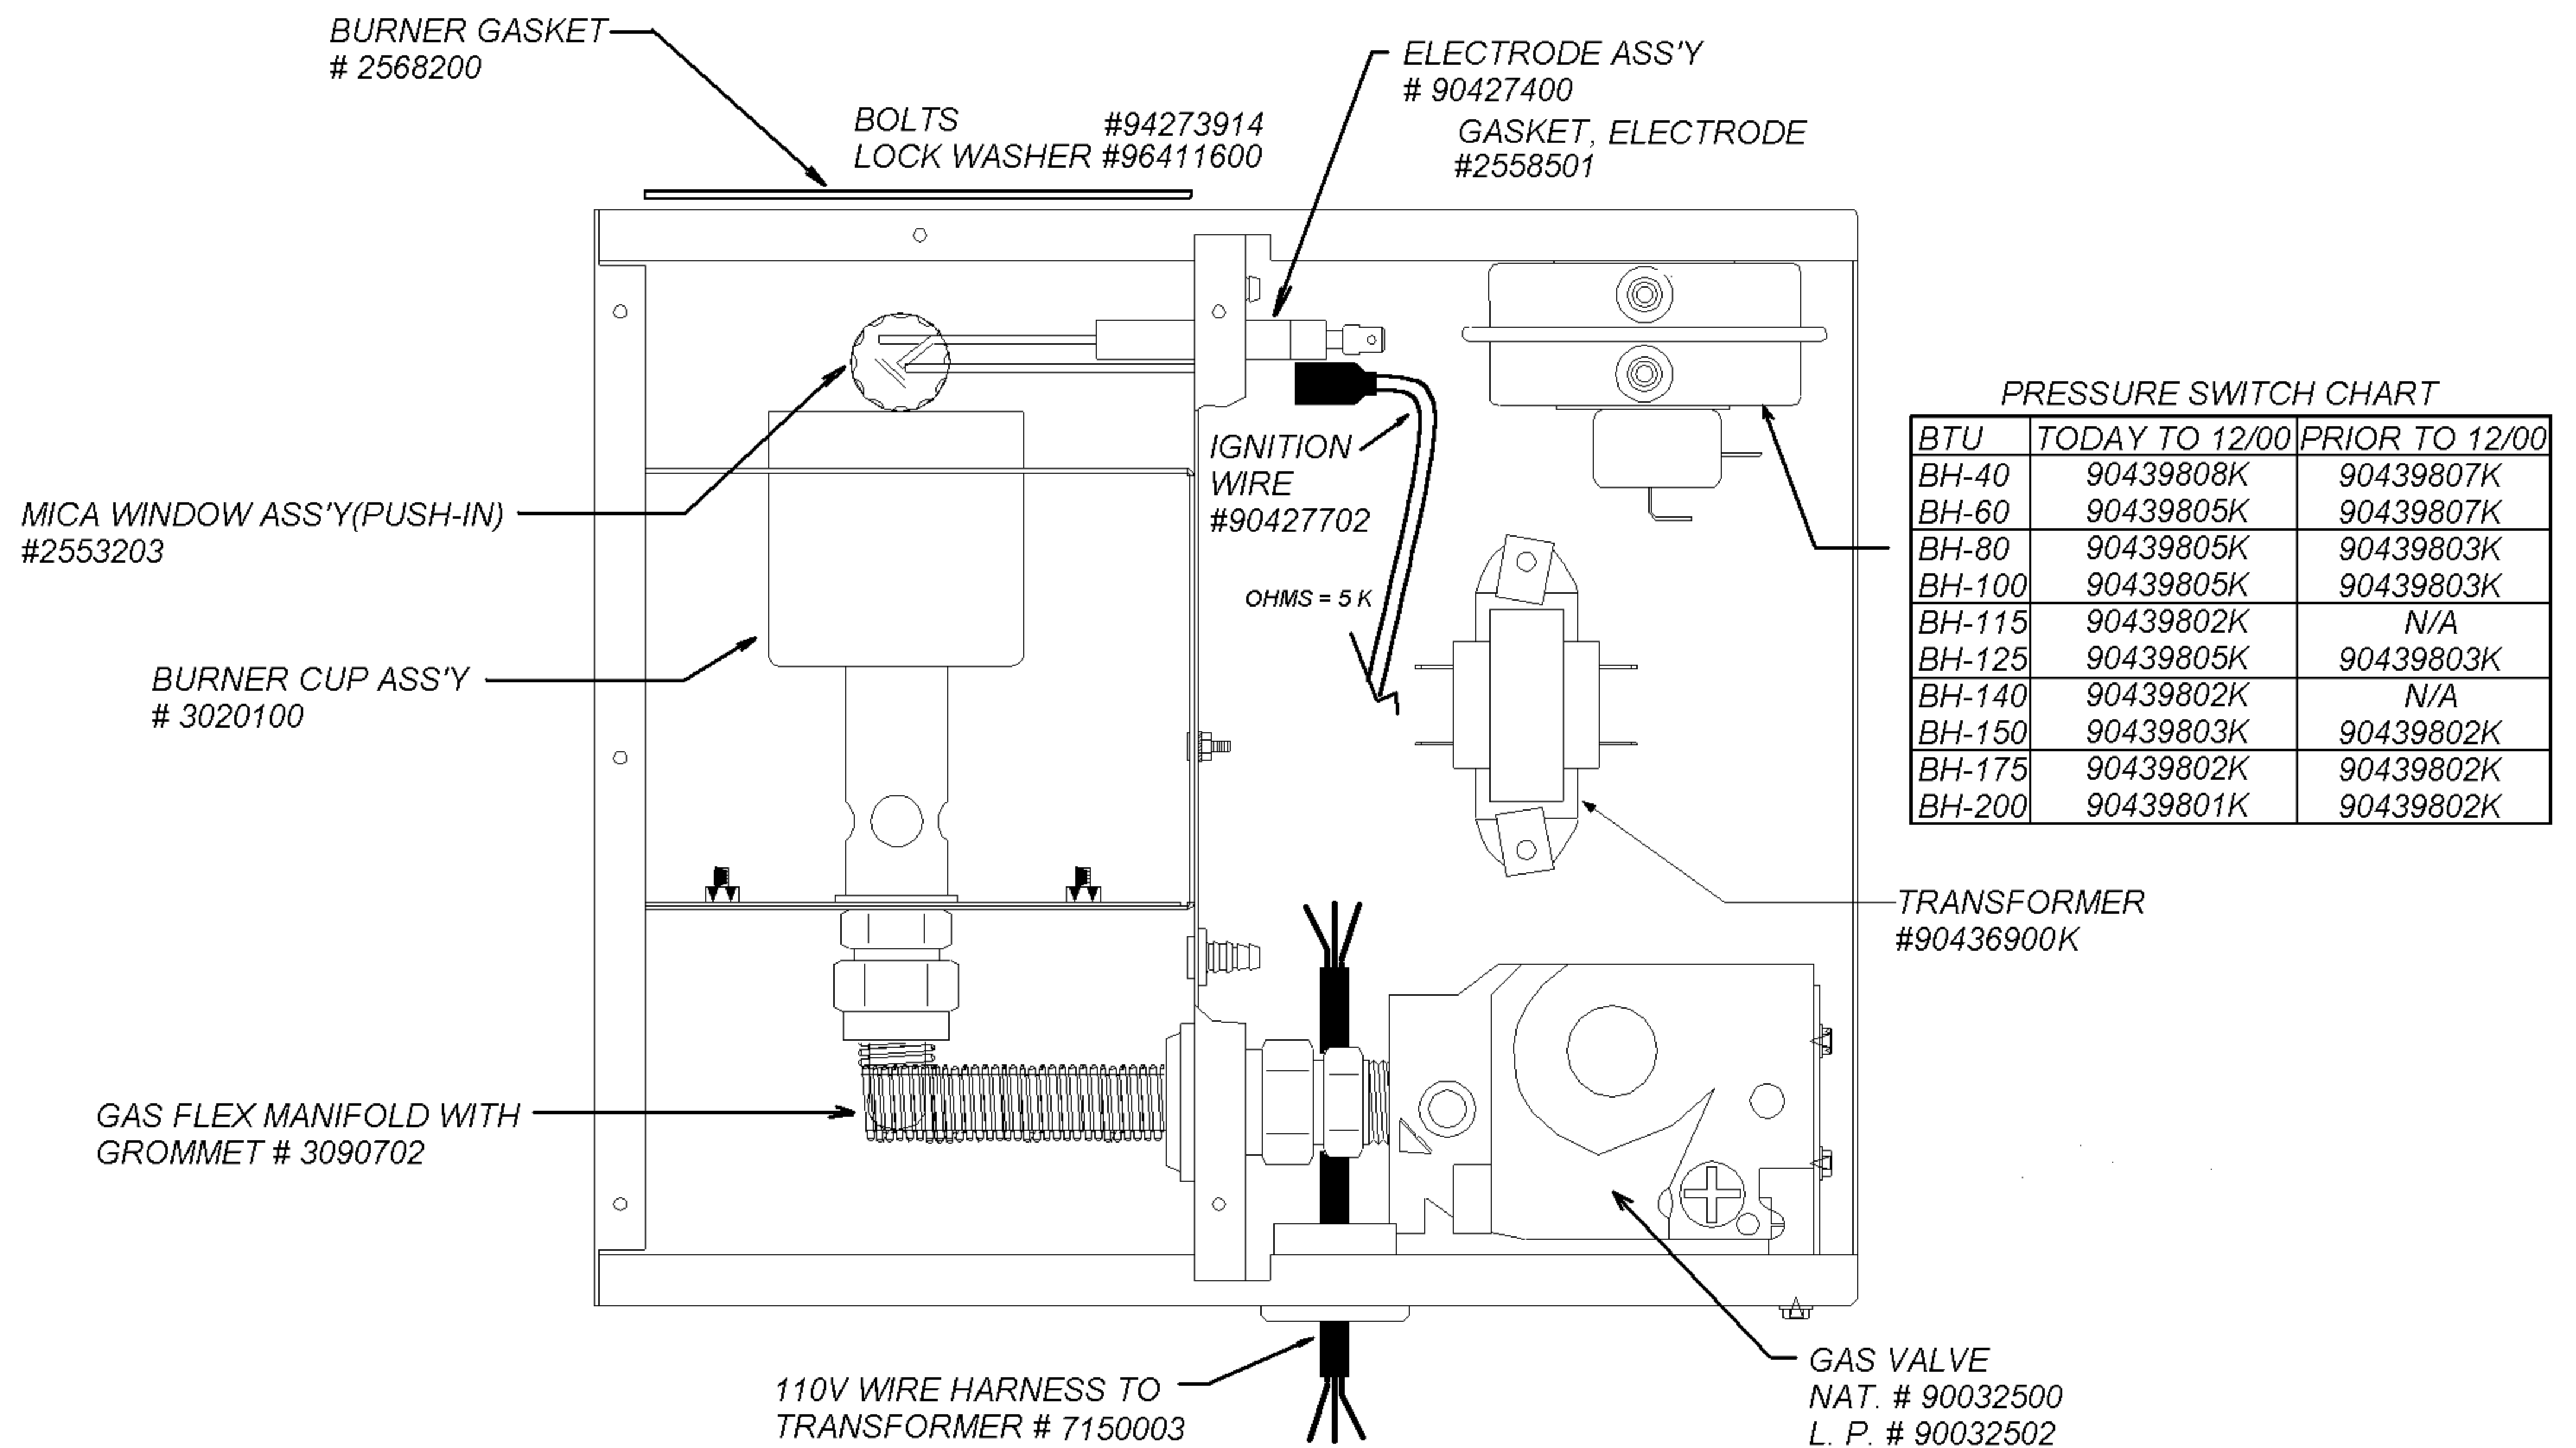

GordonRay® BH

REAR VIEW

TOP VIEW

PRESSURE SWITCH CHART

BTU	TODAY TO 12/00	PRIOR TO 12/00
BH-40	90439808K	90439807K
BH-60	90439805K	90439807K
BH-80	90439805K	90439803K
BH-100	90439805K	90439803K
BH-115	90439802K	N/A
BH-125	90439805K	90439803K
BH-140	90439802K	N/A
BH-150	90439803K	90439802K
BH-175	90439802K	90439802K
BH-200	90439801K	90439802K

ACCESSORIES PKG #7160000
(CONTAINS GASKET, NUTS, WASHERS
AND FRESH AIR ADAPTOR)