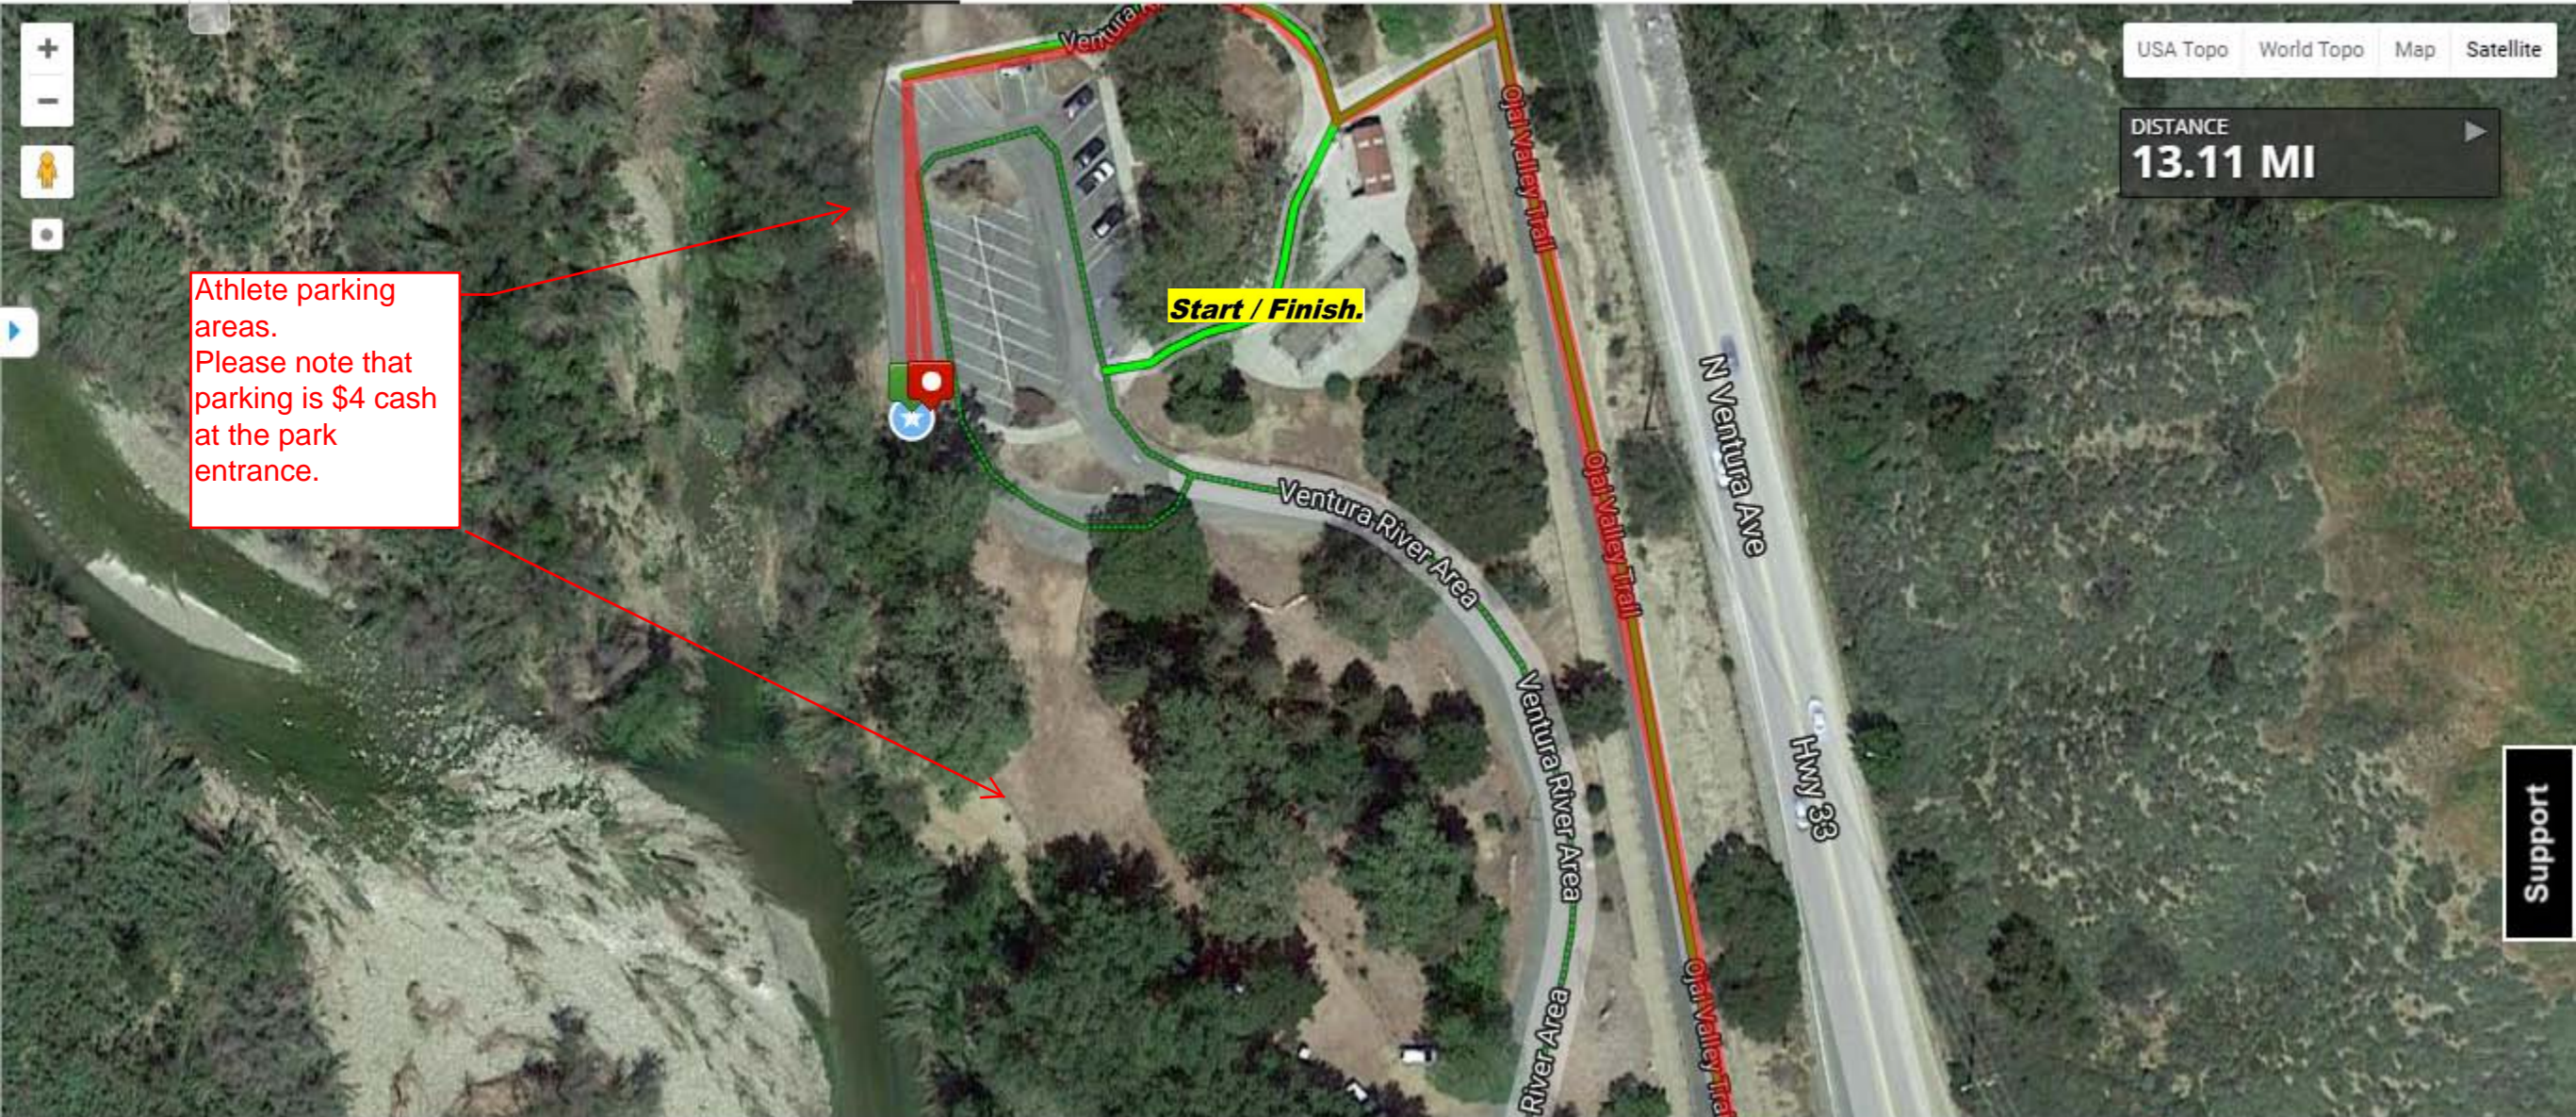

DISTANCE  
**13.11 MI**

Athlete parking areas.  
Please note that parking is \$4 cash at the park entrance.

**Start / Finish.**

Support