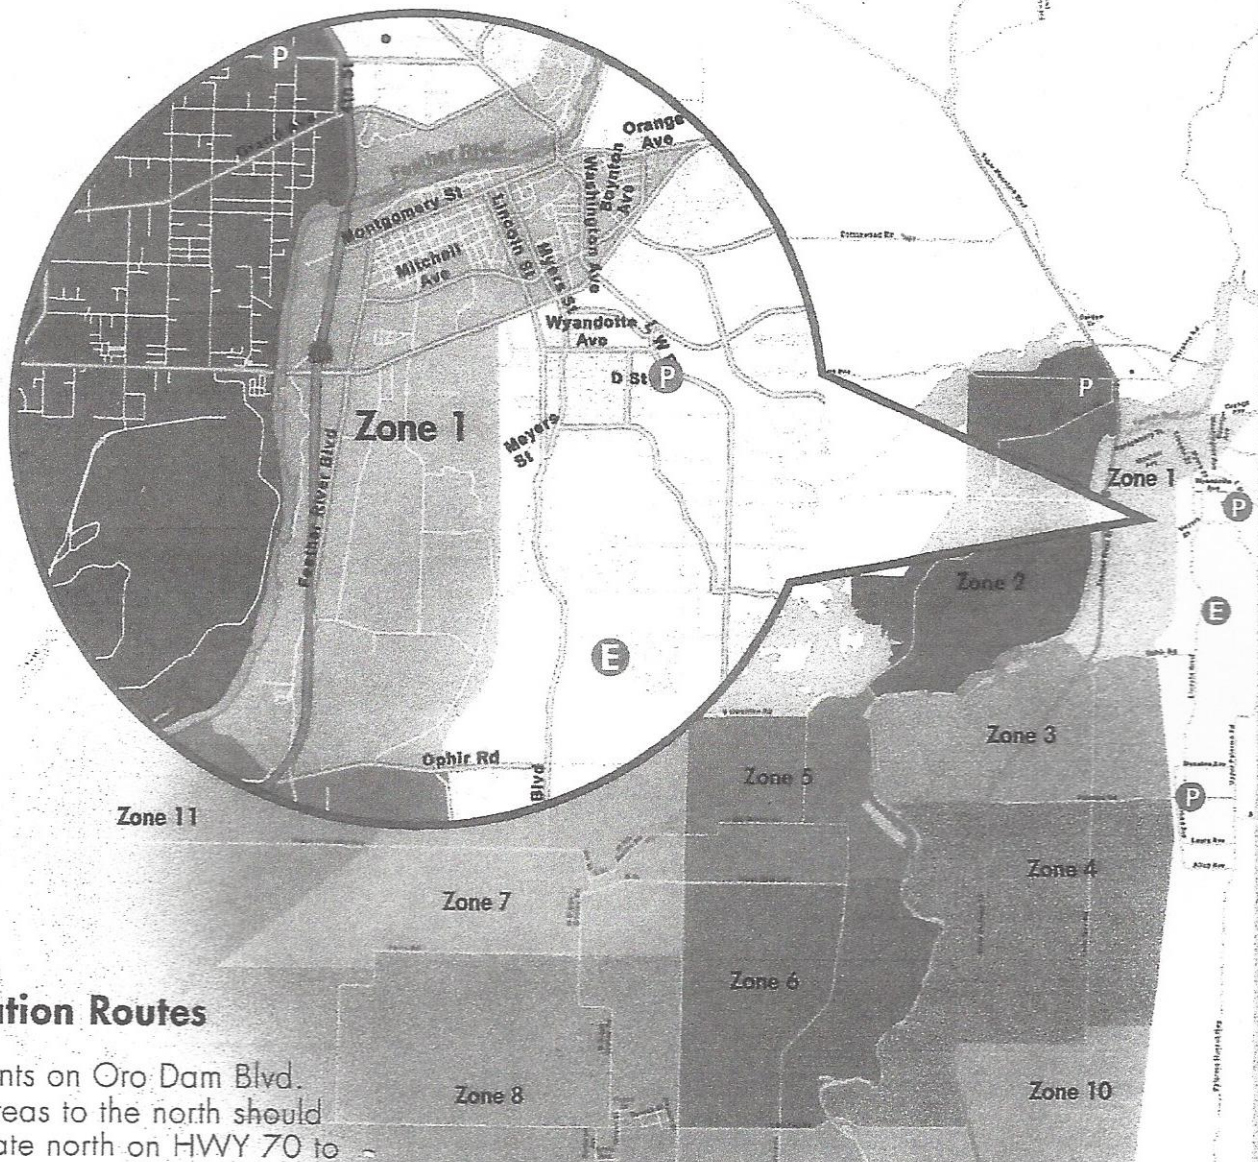

Flood Evacuation Map Oroville (Zone 1)

Sign up for Butte County
Emergency Mass Notifications:
www.buttecounty.net/MassNotification

Evacuation Routes

- Residents on Oro Dam Blvd. and areas to the north should evacuate north on HWY 70 to the Chico area.
- Residents east of the Feather River and south of Oro Dam Blvd. should evacuate south east.

Visit: www.buttecounty.net/oem
for an interactive map of these zones.

<p>P</p> <p>Public Assembly Points</p> <p>Temporary gathering areas for people who need transportation out of an evacuation area.</p> <p>South Side Community Center 2959 Lower Wyandotte Rd., Oroville</p>	<p>E</p> <p>Evacuation Centers</p> <p>Church of the Nazarene 2238 Monte Vista Ave, Oroville</p> <p>Neighborhood Church 2801 Notre Dame Blvd., Chico</p>
---	---