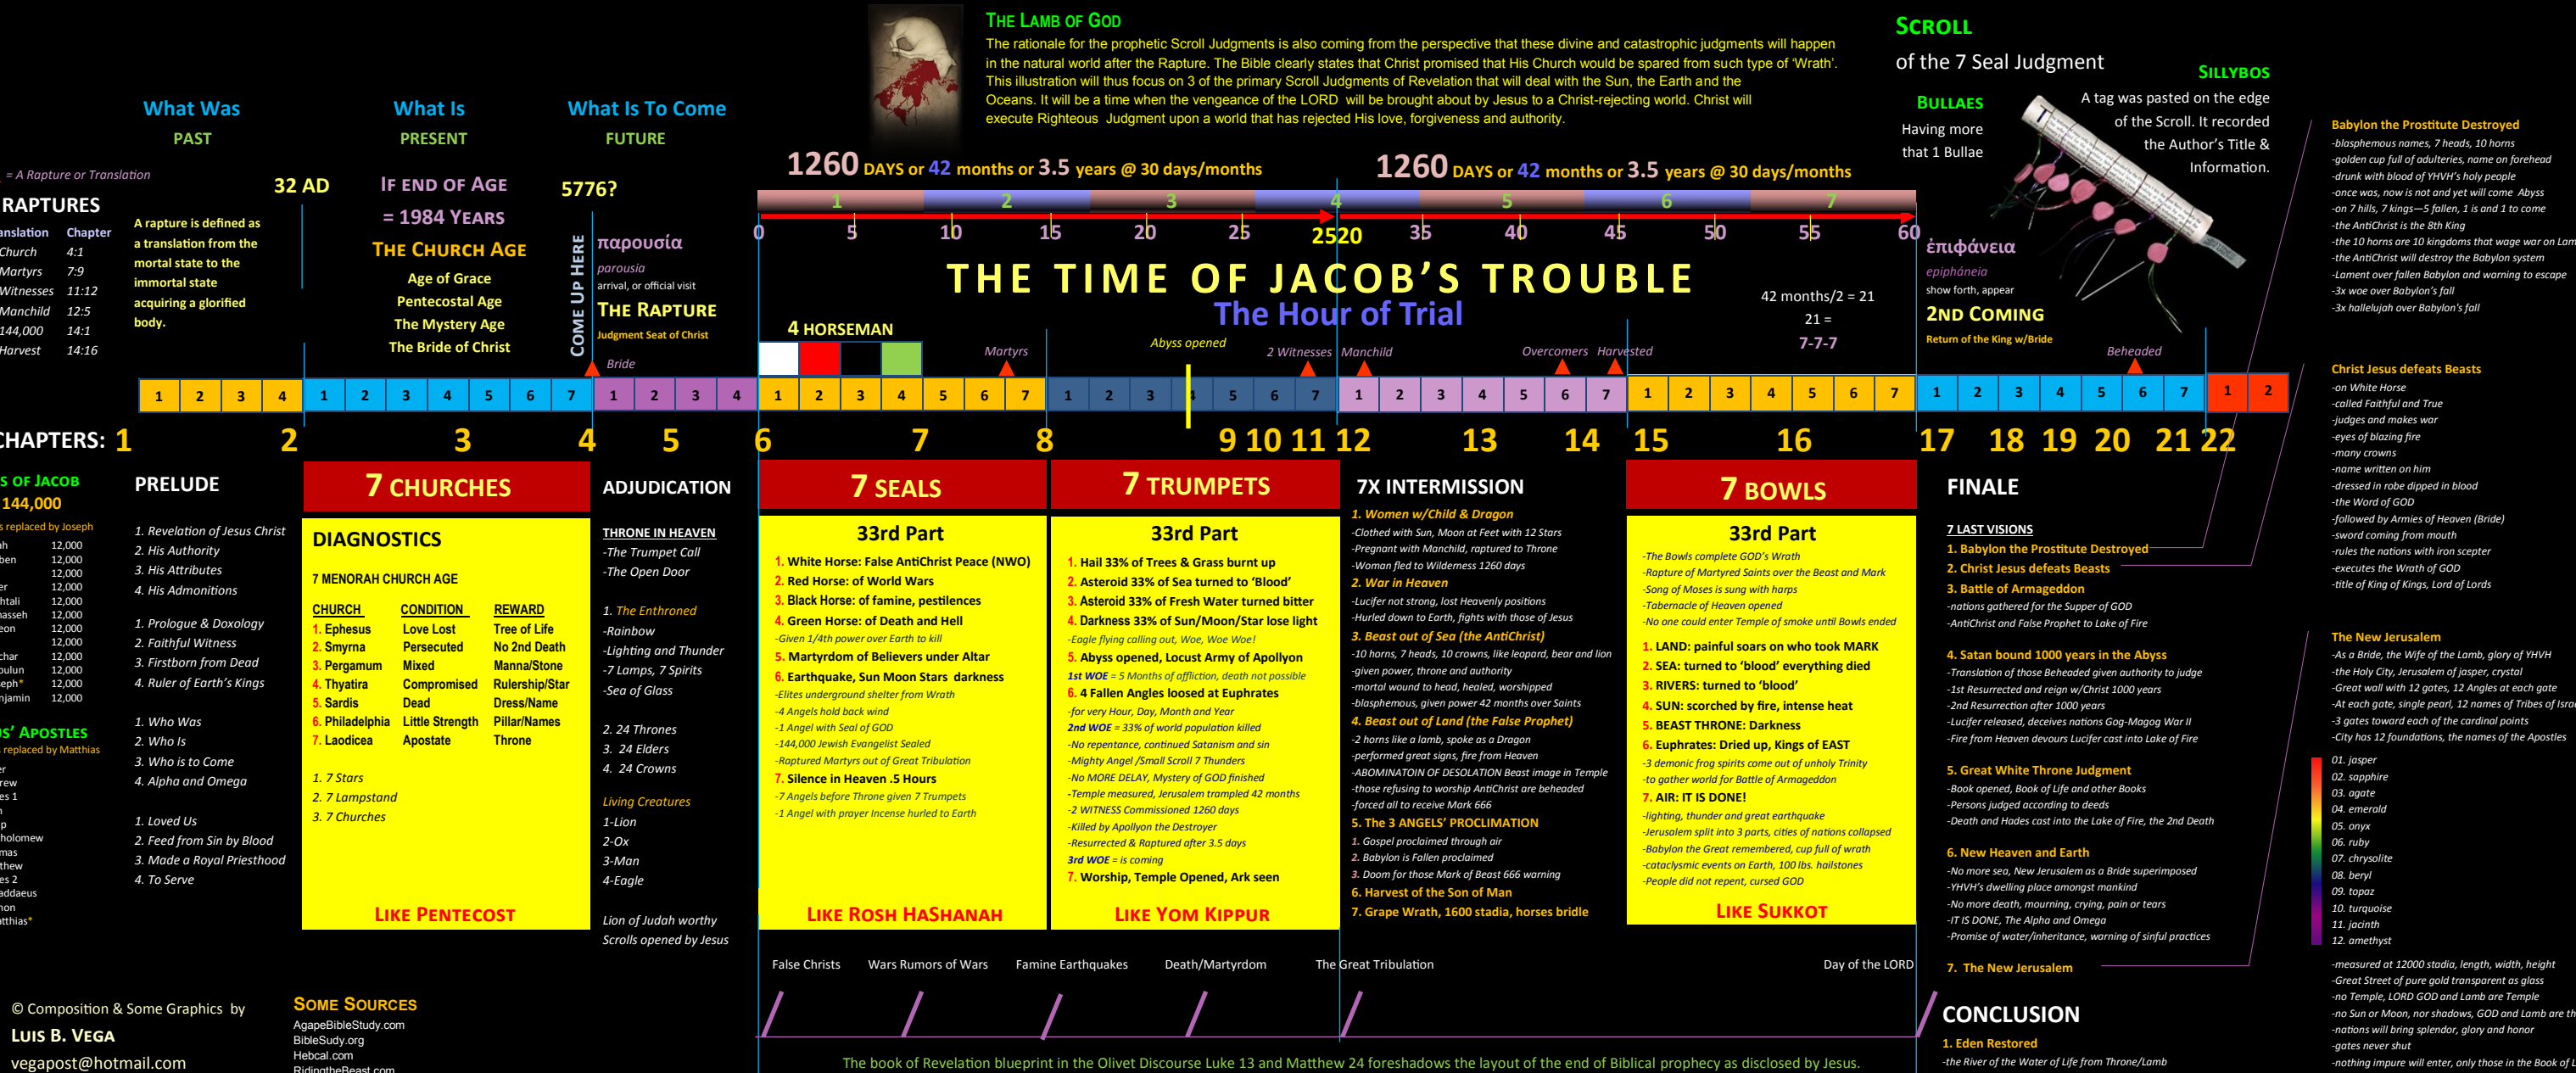

THE BOOK OF REVELATION

According to the Book of Revelation, the Divine Wrath of Jesus Christ is coming to Earth; upon a Christ-rejecting humanity. These judgments, in their consummation are directed towards the last years of this current world age. This is the case because thereafter the Millennial Kingdom of Christ is to be established on Earth. As the Last Generation is coming into focus, it can be ascertained that the likelihood of the effects of such scenarios that are affecting the Sun, Earth and Oceans is coming to pass, given what science knows and statistical Law of Probability that they will occur, just an issue of time. This illustration shows that there are 3 events, in particular, appear to correlate to 3 divine Scroll Judgments from the Book of Revelation. The magnitude of such events leads one to theorize that perhaps such events could indeed constitute the 'Wrath of the Lamb' that the LORD will pour out on a rebellious 'Last Generation'—according to what the Book of Revelation depicts. It is uncharacteristic to have a depiction of a 'Lamb' with a 'wrath'. Most lambs are known for their docility. Christ was slain as a lamb led to the slaughter at His 1st Advent; He will return to execute His vengeance upon His enemies as a Lion at His 2nd Advent. It will be the time when the 'Humble Lamb' that triumphed over the raging prideful 'red dragon' at the Cross will have His vengeance in the end.

What Was PAST

7 RAPTURES

Translation	Chapter
1. Church	4:1
2. Martyrs	7:9
3. Witnesses	11:12
4. Manchild	12:5
5. 144,000	14:1
6. Harvest	14:16

A rapture is defined as a translation from the mortal state to the immortal state acquiring a glorified body.

What Is PRESENT

IF END OF AGE = 1984 YEARS

THE CHURCH AGE

Age of Grace
Pentecostal Age
The Mystery Age
The Bride of Christ

What Is To Come FUTURE

5776? COME UP HERE

παρουσία
parousia
arrival, or official visit

THE RAPTURE
Judgment Seat of Christ
Bride

CHAPTERS: 1

SONS OF JACOB
The 144,000

*Dan is replaced by Joseph

1. Judah	12,000
2. Reuben	12,000
3. Gad	12,000
4. Asher	12,000
5. Naphtali	12,000
6. Manasseh	12,000
7. Simeon	12,000
8. Levi	12,000
9. Issachar	12,000
10. Zebulun	12,000
11. Joseph*	12,000
12. Benjamin	12,000

PRELUDE

1. Revelation of Jesus Christ
2. His Authority
3. His Attributes
4. His Admonitions

7 CHURCHES

CHURCH	CONDITION	REWARD
1. Ephesus	Love Lost	Tree of Life
2. Smyrna	Persecuted	No 2nd Death
3. Pergamum	Mixed	Manna/Stone
4. Thyatira	Compromised	Rulership/Star
5. Sardis	Dead	Dress/Name
6. Philadelphia	Little Strength	Pillar/Names
7. Laodicea	Apostate	Throne

1. 7 Stars
2. 7 Lampstand
3. 7 Churches

ADJUDICATION

THRONE IN HEAVEN

- The Trumpet Call
- The Open Door

1. The Enthroned
2. Rainbow
3. Lighting and Thunder
4. 7 Lamps, 7 Spirits
5. Sea of Glass
6. 24 Thrones
7. 24 Elders
8. 24 Crowns

Living Creatures

1. Lion
2. Ox
3. Man
4. Eagle

Lion of Judah worthy
Scrolls opened by Jesus

JESUS' APOSTLES

*Judas replaced by Matthias

1. Peter
2. Andrew
3. John
4. Philip
5. Bartholomew
6. Thomas
7. Matthew
8. James 2
9. Thaddaeus
10. Simon
11. Matthias*

LIKE PENTECOST

LIKE ROSH HASHANAH

© Composition & Some Graphics by
LUIS B. VEGA
vegapost@hotmail.com
www.PostScripts.org

SOME SOURCES

AgapeBibleStudy.com
BibleStudy.org
Hebcal.com
RidingTheBeast.com
TimeAndDate.com
Wikipedia.com

FOR ILLUSTRATION PURPOSES ONLY

THE LAMB OF GOD

The rationale for the prophetic Scroll Judgments is also coming from the perspective that these divine and catastrophic judgments will happen in the natural world after the Rapture. The Bible clearly states that Christ promised that His Church would be spared from such type of 'Wrath'. This illustration will thus focus on 3 of the primary Scroll Judgments of Revelation that will deal with the Sun, the Earth and the Oceans. It will be a time when the vengeance of the LORD will be brought about by Jesus to a Christ-rejecting world. Christ will execute Righteous Judgment upon a world that has rejected His love, forgiveness and authority.

SCROLL
of the 7 Seal Judgment

BULLAE
Having more than 1 Bullae

A tag was pasted on the edge of the Scroll. It recorded the Author's Title & Information.

SILLYBOS

2ND COMING
Return of the King w/Bride

éπιφάνεια
epipháneia
show forth, appear

Beheaded