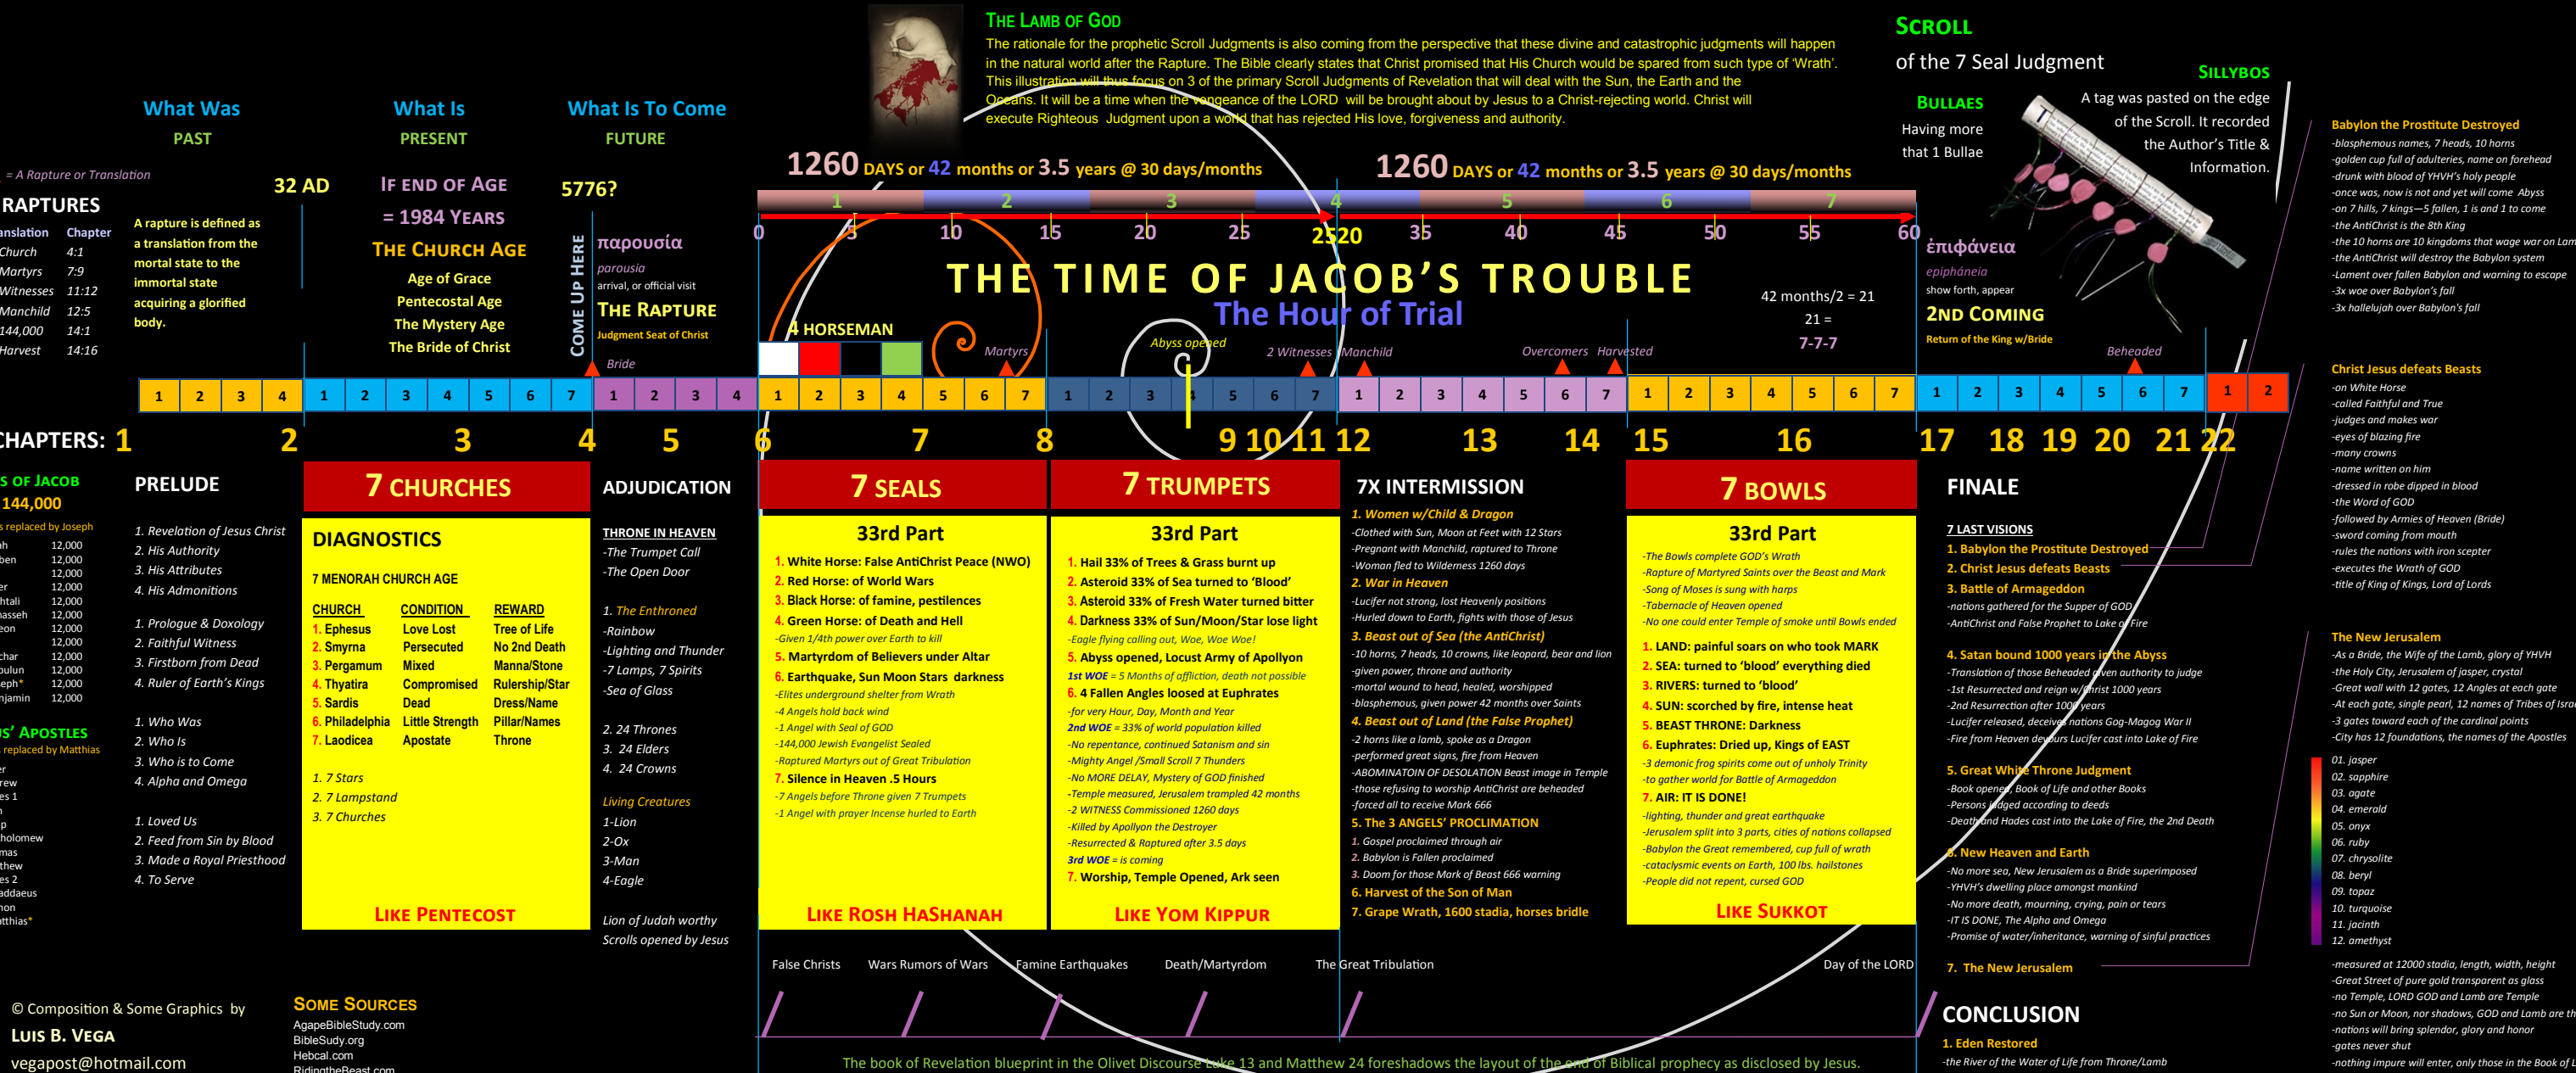

# THE BOOK OF REVELATION

According to the Book of Revelation, the Divine Wrath of Jesus Christ is coming to Earth; upon a Christ-rejecting humanity. These judgments, in their consummation are directed towards the last years of this current world age. This is the case because thereafter the Millennial Kingdom of Christ is to be established on Earth. As the Last Generation is coming into focus, it can be ascertained that the likelihood of the effects of such scenarios that are affecting the Sun, Earth and Oceans is coming to pass, given what science knows and statistical Law of Probability that they will occur, just an issue of time. This illustration shows that there are 3 events, in particular, appear to correlate to 3 divine Scroll Judgments from the Book of Revelation. The magnitude of such events leads one to theorize that perhaps such events could indeed constitute the 'Wrath of the Lamb' that the LORD will pour out on a rebellious 'Last Generation'—according to what the Book of Revelation depicts. It is uncharacteristic to have a depiction of a 'Lamb' with a 'wrath'. Most lambs are known for their docility. Christ was slain as a lamb led to the slaughter at His 1st Advent; He will return to execute His vengeance upon His enemies as a Lion at His 2nd Advent. It will be the time when the 'Humble Lamb' that triumphed over the raging prideful 'red dragon' at the Cross will have His vengeance in the end.

Beheaded

**Babylon the Prostitute Destroyed**

- blasphemous names, 7 heads, 10 horns
- golden cup full of adulteries, name on forehead
- drunk with blood of YHVH's holy people
- once was, now is not and yet will come. Abyss
- on 7 hills, 7 kings—5 fallen, 1 is and 1 to come
- the AntiChrist is the 8th King
- the 10 horns are 10 kingdoms that wage war on Lamb
- the AntiChrist will destroy the Babylon system
- Lament over fallen Babylon and warning to escape
- 3x woe over Babylon's fall
- 3x hallelujah over Babylon's fall