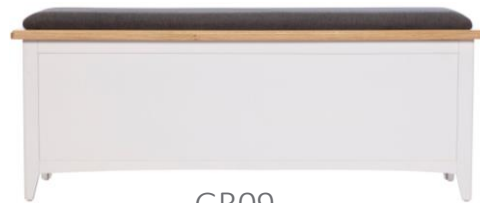

Geneva Bedroom

THE 
FURNITURE
— QUARTER —

Geneva Bedroom

CODE	DESCRIPTION	Height (mm)	Width (mm)	Depth (mm)	RRP (£)
GR01	135cm Bedstead	1175	1500	2050	399
GR02	150cm Bedstead	1175	1660	2160	449
GR03	1 Drawer Bedside	570	390	350	125
GR04	Gents Wardrobe	1900	1000	550	549
GR05	Ladies Wardrobe	1900	1000	550	475
GR06	3 Drawer Chest	780	800	400	349
GR07	6 Drawer Wide Chest	780	1250	400	449
GR08	5 Drawer Tall Chest	1020	530	400	299
GR09	Blanket Box	520	1350	450	225
GR10	Dressing Table	750	1100	400	219
GR11	Gallery Mirror	633	485	160	75
GR12	Upholstered Stool	470	400	300	49

We try to keep the majority of pieces in stock but should we need to order pieces in, the approximate lead time is 3 to 4 weeks.

Geneva Bedroom

GR07

GR03

GR12

GR10

GR11

GR06