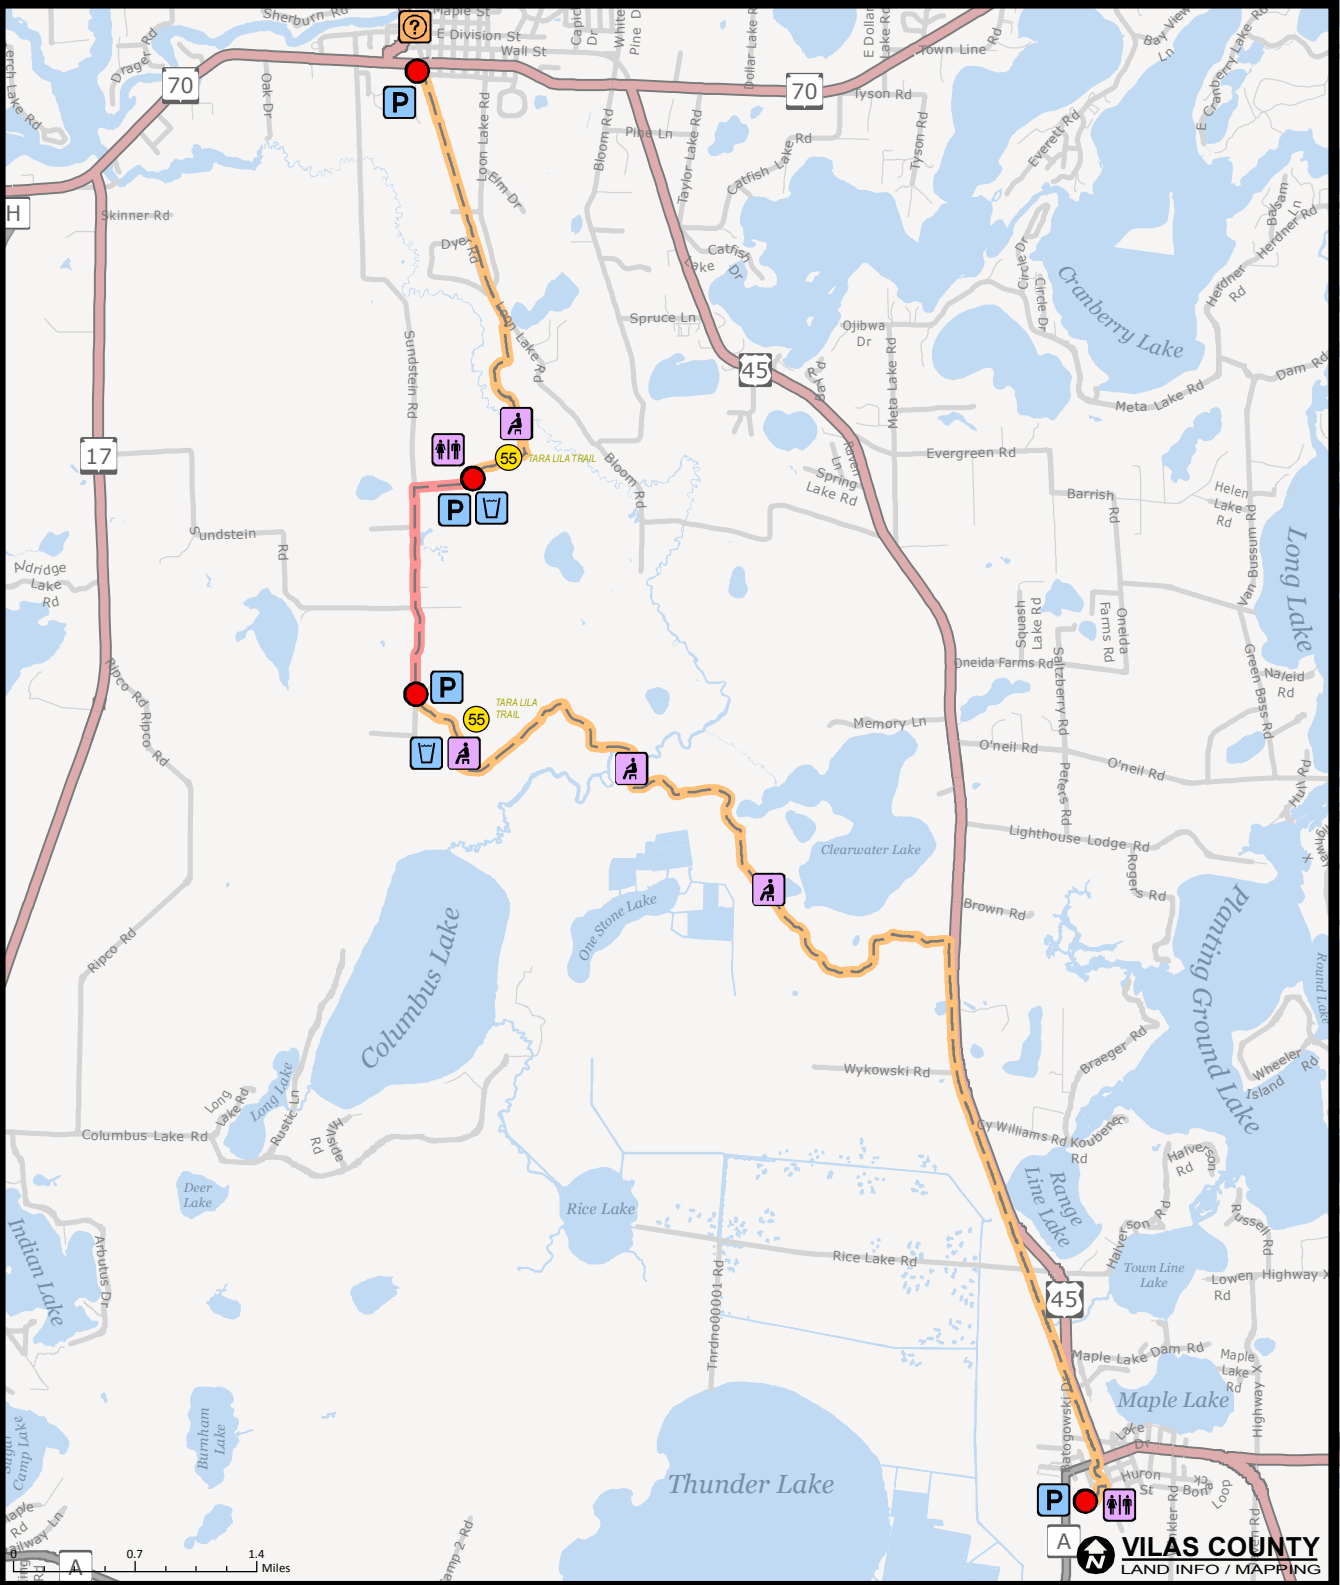

Hiking

Groomed Skiing

Improved Biking

Leashed Pets Allowed

Hard Surface Trail

Route

Land Trail

Parking

Water

Restroom

Bench

Info/Chamber

Trail Head