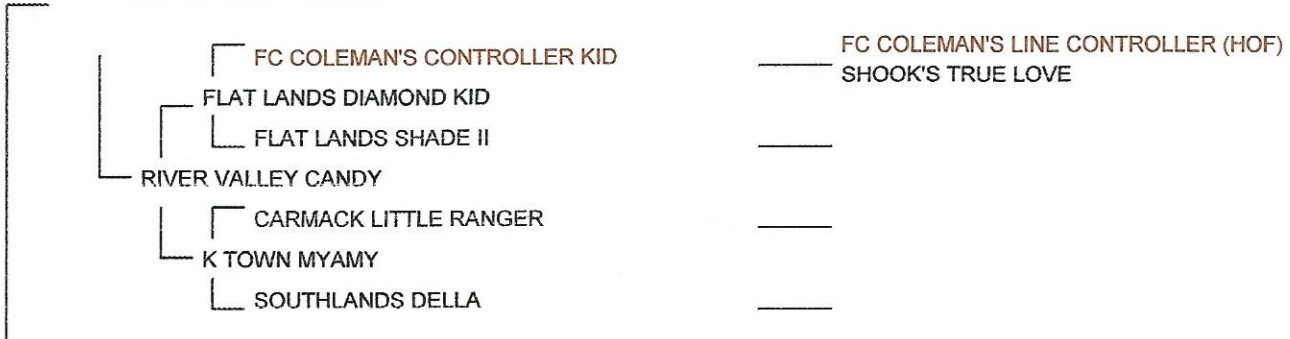

FC RANDOMSHOT'S BETTY