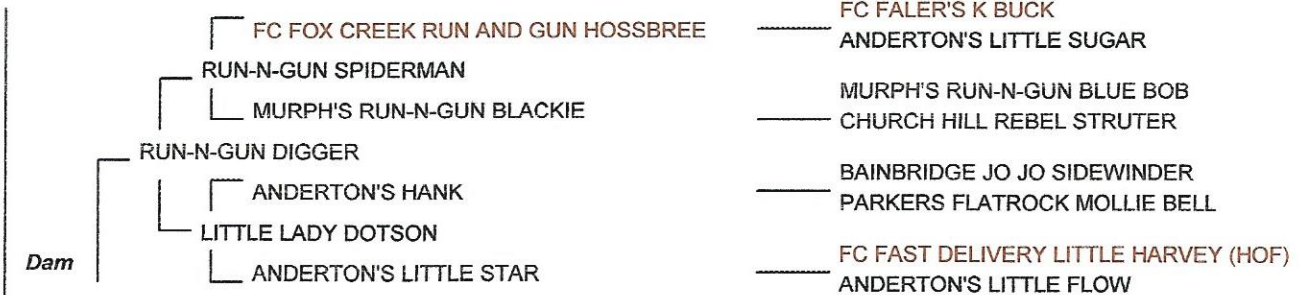

HERBERT'S RUN-N-GUN BECKY