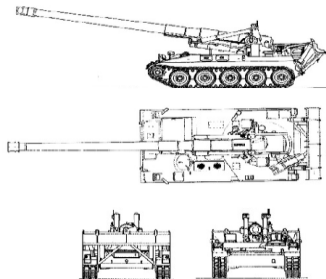

M-110A2

Ratings

Front Armor: 1
Flank Armor: 1
Speed: 3
Mobility: Tracked (T)

M110A2
Weapon: M115 203mm Howitzer

Special Abilities: Indirect Fire
OPTICS: Passive Driver Only

Weapon	Value (HE)	Max ROF	ICM	Incend Smoke	Chem Smoke	Range (Hexes)	Ammo Supply								
							HE	ICM	Incend Smoke	Chem Smoke	Illum.	CLGP	RAP	FASCAM	
203mm Howitzer M110A2	4	X4	X3	—	—	100	14	4	—	—	—	—	2	120	—

Values are per strength point.

Ammo supply is the number of turns of fire except for smoke, which is the total number of smoke screens allowed.