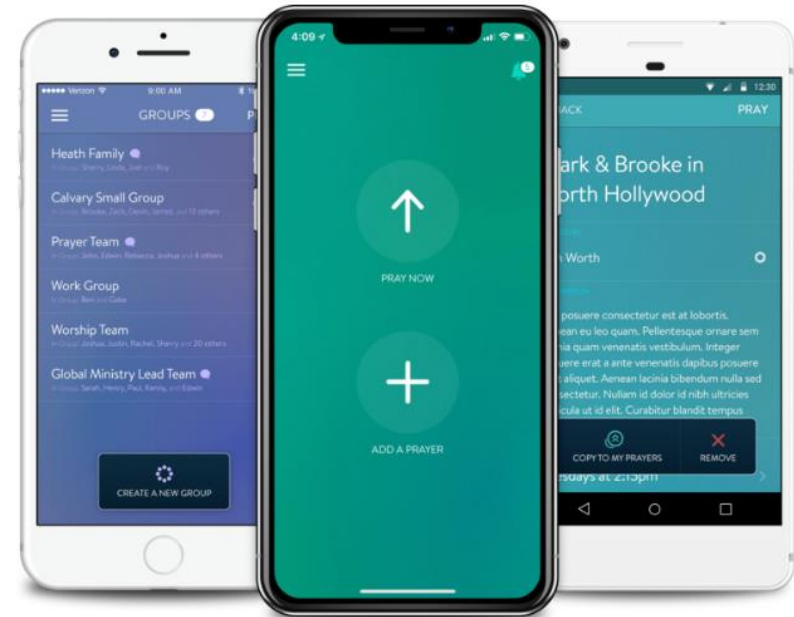

PRAY FOR REVITALIZATION

Don't forget to pray this week for God to revitalize our church and community.

Service will start promptly at 11am...

Echo Prayer App...

In your phone's app center
Search for the ***Echo*** Prayer App
Download and install
Go to "Feeds" menu item
Search for and subscribe to:
"Prayers for Pawnee"

Service will start promptly at 11am...

Church Phone App...

Member Phone #s,
Addresses,
Church Calendar,
Send Messages...

Download this App →

Contact Bro Joel for login credentials.

< Search

Church Office ChMS