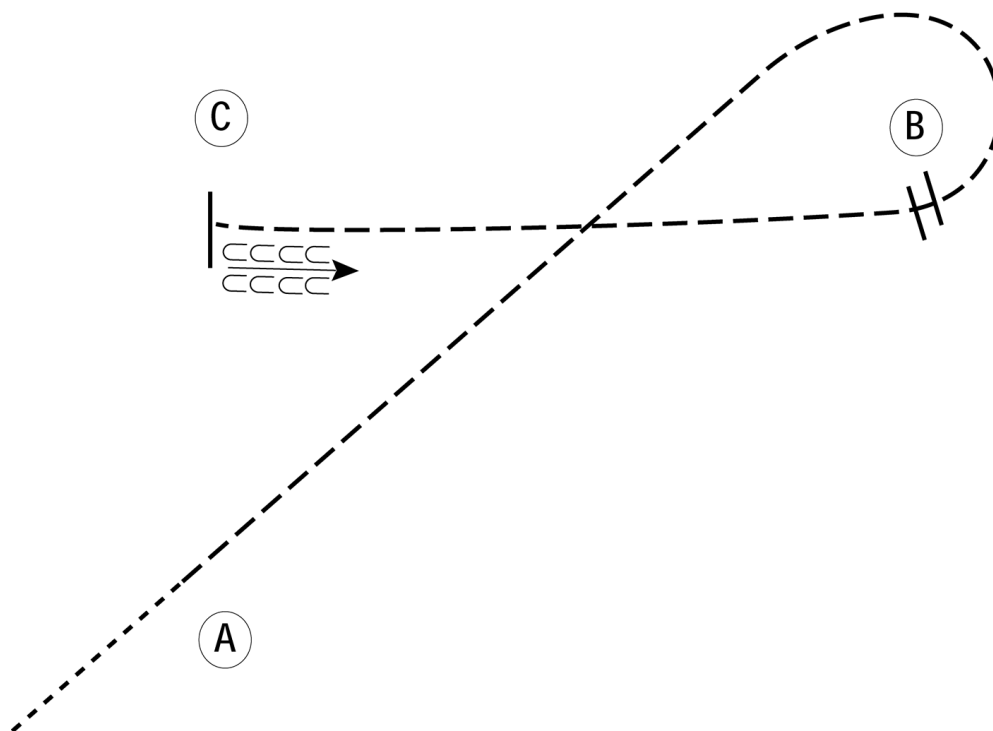

# AR ApHC Spooktacular Show

Walk/Trot Hunt Seat Equitation (W/T: 10 & Under; 11-18; Non Pro)

Show Date: 10-13-2018

w w w . H o r s e S h o w P a t t e r n s . c o m

w w w . H o r s e S h o w P a t t e r n s . c o m

Be ready before A.

1. Walk to A.
2. Posting trot on the left diagonal from A to and around B.
3. Change diagonals at B.
4. Posting trot on the right diagonal around to C.
5. Stop at C. Back approximately one horse length.
6. Follow the instructions of your ring steward.

Walk	-----
Trot	- - - - -
Extended Trot	— — — —
Canter	—————
Leg Yield	
Lead Change	— / —
Back	← 3333
Marker	Ⓚ
Sidepass	← — — — →
Hand Gallop	— — — —

[HSE/WT-19]

Pattern Provided by:

*Sarah Enoch*